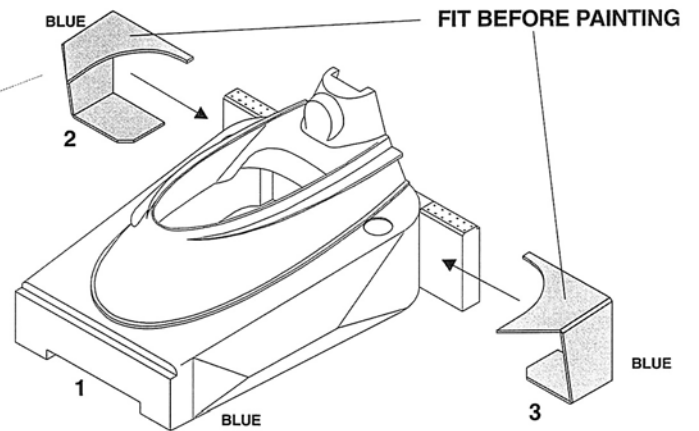

**WORLD
CHAMPION**

Tyrrell 006

JACKIE STEWART WORLD CHAMPION 1973

WCT

1/43 SCALE KIT No.34 WHITE METAL PIECES - No.34 TURNED BRAS PIECES - No.22 SPARE PARTS - No.65 PHOTOETCHEDS

1 BODY ASSEMBLING

2 SEAT/DASH PANEL ASSEMBLY