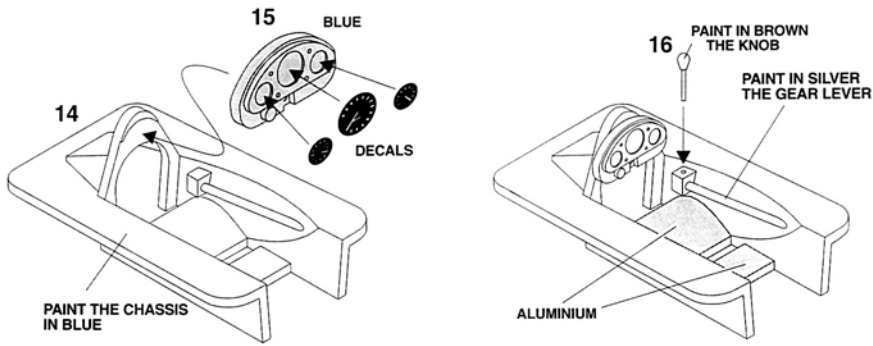

**WORLD
CHAMPION**

Tyrrell 006

JACKIE STEWART WORLD CHAMPION 1973

WCT

1/43 SCALE KIT No.34 WHITE METAL PIECES - No.34 TURNED BRAS PIECES - No.22 SPARE PARTS - No.65 PHOTOETCHEDS

1 BODY ASSEMBLING

2 SEAT/DASH PANEL ASSEMBLY