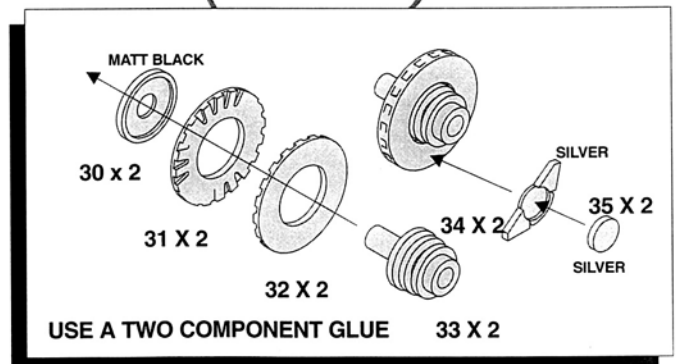

3 FRONT SUSPENSIONS ASSEMBLY