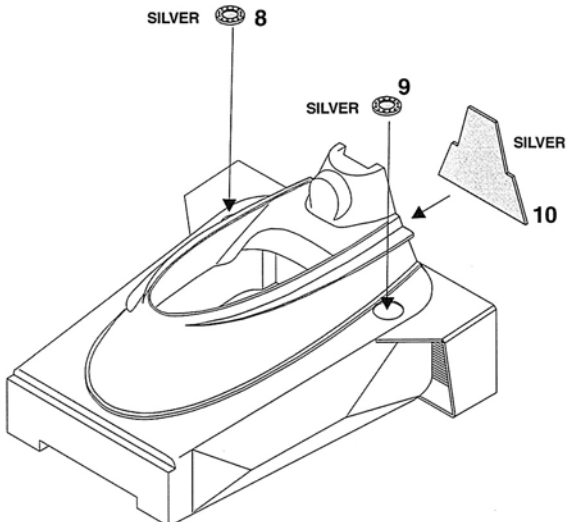

**WORLD
CHAMPION**

Tyrrell 006

JACKIE STEWART WORLD CHAMPION 1973

WCT

1/43 SCALE KIT No.34 WHITE METAL PIECES - No.34 TURNED BRAS PIECES - No.22 SPARE PARTS - No.65 PHOTOETCHEDS

1 BODY ASSEMBLING

2 SEAT/DASH PANEL ASSEMBLY