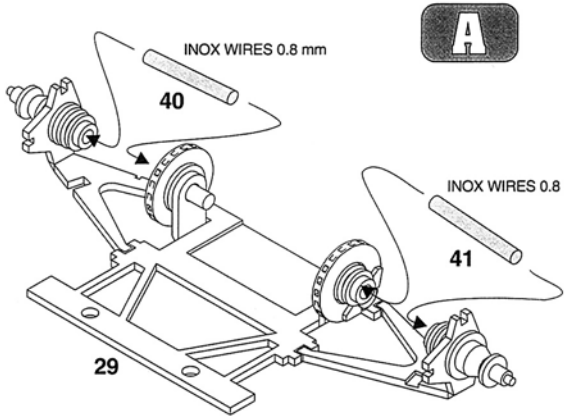

3 FRONT SUSPENSIONS ASSEMBLY

GLUE THESE PARTS USING TWO COMPONENT GLUE

LITTLE SHOCK ABSORBER