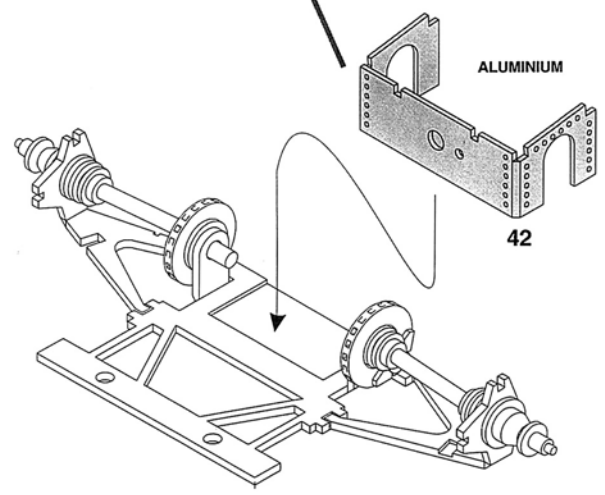

3 FRONT SUSPENSIONS ASSEMBLY

GLUE THESE PARTS USING TWO COMPONENT GLUE

LITTLE SHOCK ABSORBER