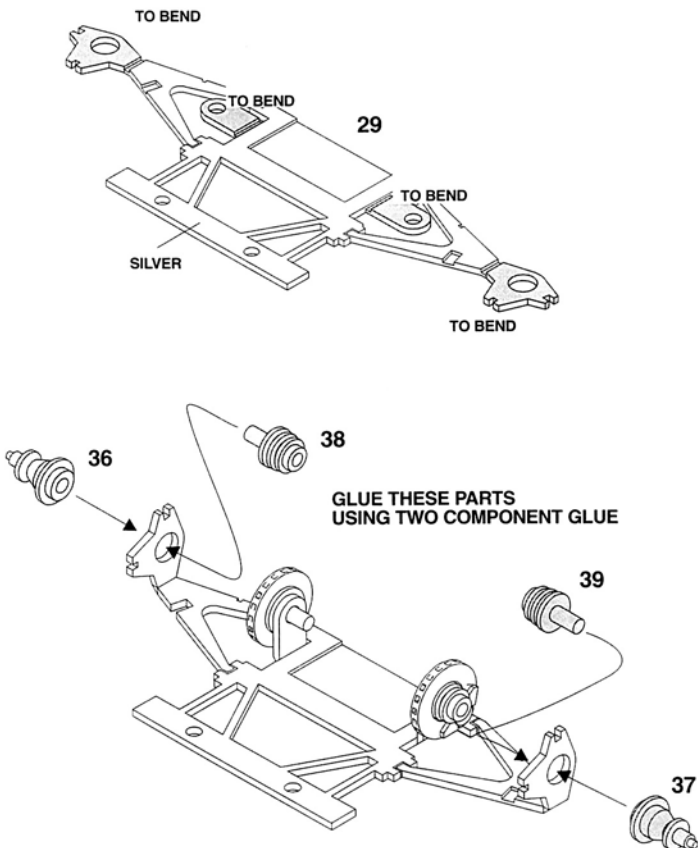

**WORLD
CHAMPION**

Tyrrell 006

JACKIE STEWART WORLD CHAMPION 1973

WCT

1/43 SCALE KIT No.34 WHITE METAL PIECES - No.34 TURNED BRAS PIECES - No.22 SPARE PARTS - No.65 PHOTOETCHEDS

1 BODY ASSEMBLING

2 SEAT/DASH PANEL ASSEMBLY

3 FRONT SUSPENSIONS ASSEMBLY

3 FRONT SUSPENSIONS ASSEMBLY

GLUE THESE PARTS USING TWO COMPONENT GLUE

LITTLE SHOCK ABSORBER

4 FIT SUSPENSIONS

5

ENGINE ASSEMBLY

6