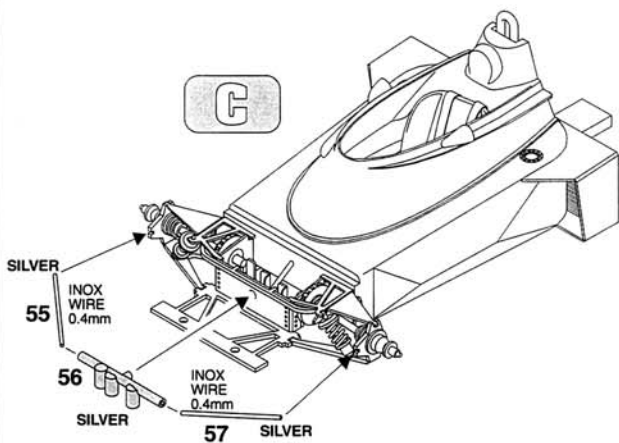

**WORLD
CHAMPION**

Tyrrell 006

JACKIE STEWART WORLD CHAMPION 1973

WCT

1/43 SCALE KIT No.34 WHITE METAL PIECES - No.34 TURNED BRAS PIECES - No.22 SPARE PARTS - No.65 PHOTOETCHEDS

1 BODY ASSEMBLING

2 SEAT/DASH PANEL ASSEMBLY

3 FRONT SUSPENSIONS ASSEMBLY

3 FRONT SUSPENSIONS ASSEMBLY

GLUE THESE PARTS USING TWO COMPONENT GLUE

LITTLE SHOCK ABSORBER

4 FIT SUSPENSIONS

5

ENGINE ASSEMBLY

6

GEAR BOX ASSEMBLING

7

REAR SUSPENSION ASSEMBLY

7 REAR SUSPENSION ASSEMBLY

8 FIT ENGINE / GEARBOX

9

FINAL ASSEMBLY

PHOTOETCHEDS