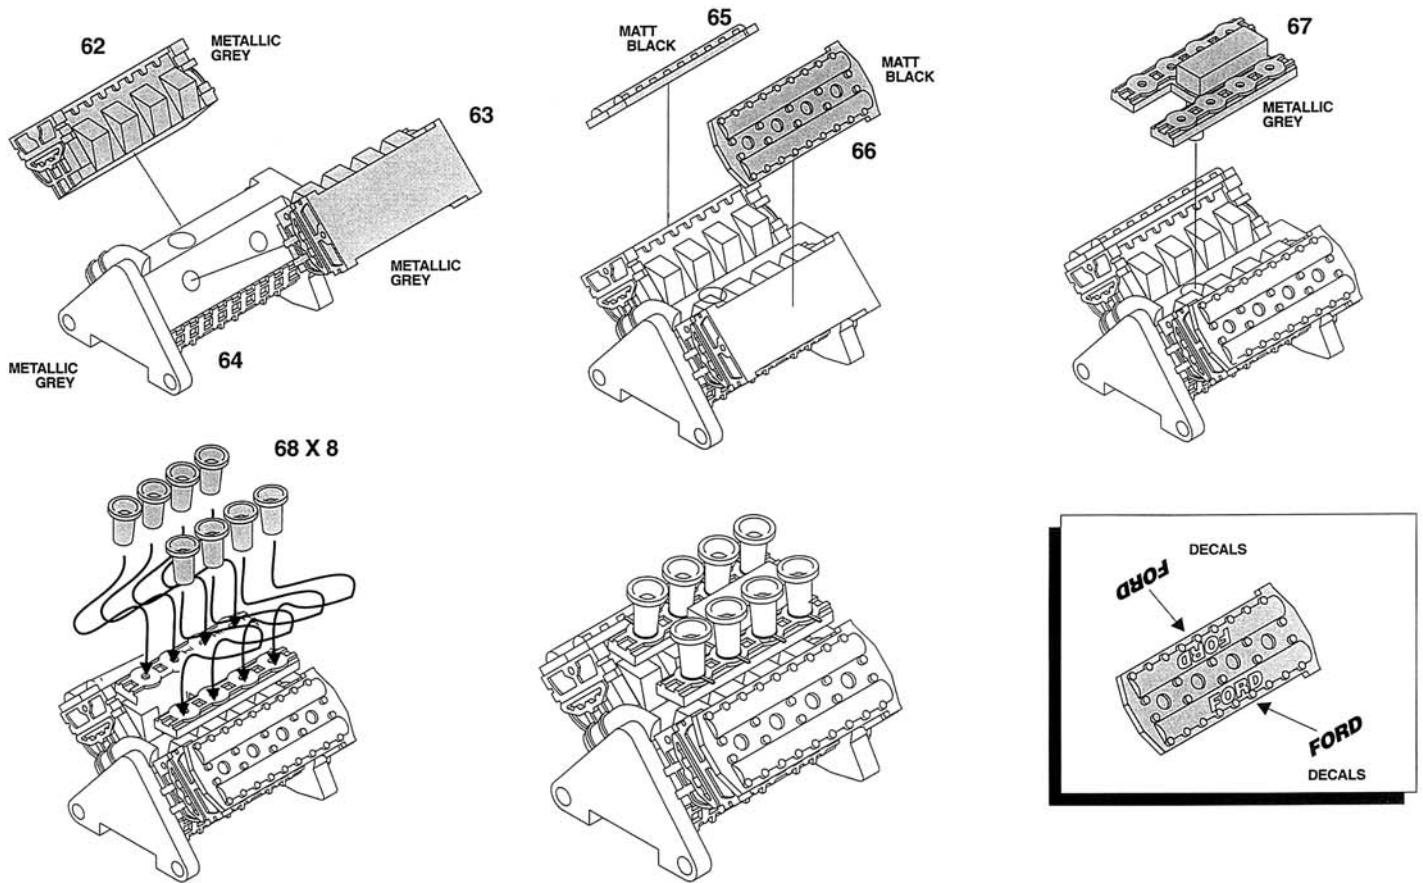

**WORLD
CHAMPION**

Tyrrell 006

JACKIE STEWART WORLD CHAMPION 1973

WCT

1/43 SCALE KIT No.34 WHITE METAL PIECES - No.34 TURNED BRAS PIECES - No.22 SPARE PARTS - No.65 PHOTOETCHEDS

1 BODY ASSEMBLING

2 SEAT/DASH PANEL ASSEMBLY

3 FRONT SUSPENSIONS ASSEMBLY

3 FRONT SUSPENSIONS ASSEMBLY

GLUE THESE PARTS USING TWO COMPONENT GLUE

LITTLE SHOCK ABSORBER

4 FIT SUSPENSIONS

5

ENGINE ASSEMBLY

6

GEAR BOX ASSEMBLING

7

REAR SUSPENSION ASSEMBLY

7 REAR SUSPENSION ASSEMBLY

8 FIT ENGINE / GEARBOX

9

FINAL ASSEMBLY

PHOTOETCHEDS