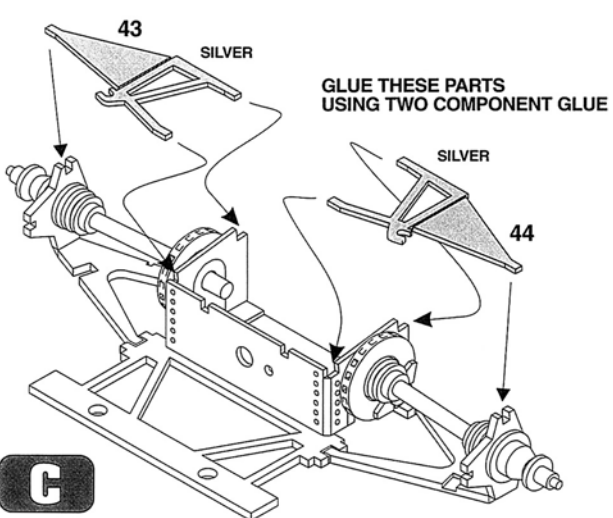

3 FRONT SUSPENSIONS ASSEMBLY

GLUE THESE PARTS USING TWO COMPONENT GLUE

LITTLE SHOCK ABSORBER