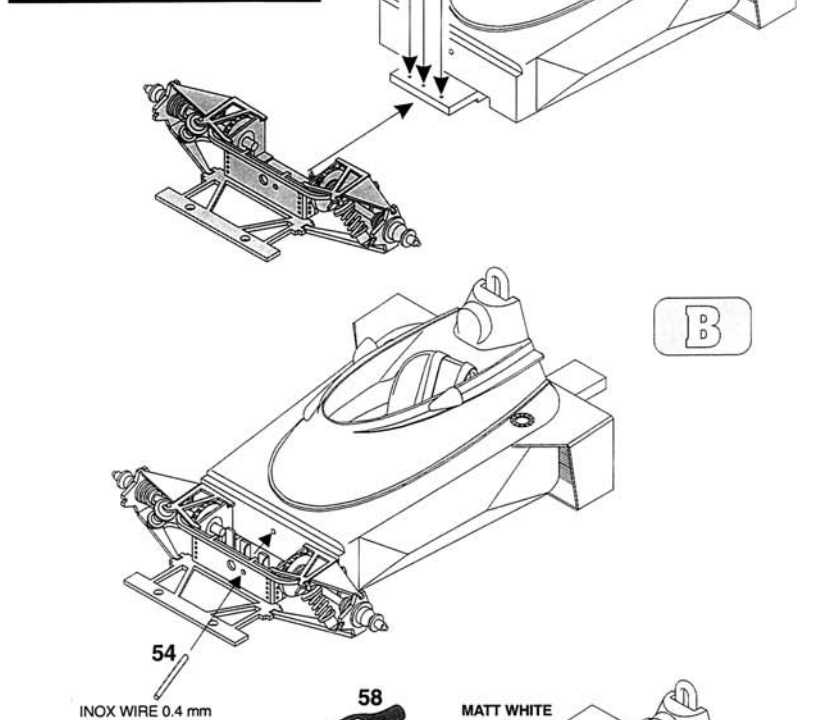

**WORLD
CHAMPION**

Tyrrell 006

JACKIE STEWART WORLD CHAMPION 1973

WCT

1/43 SCALE KIT No.34 WHITE METAL PIECES - No.34 TURNED BRAS PIECES - No.22 SPARE PARTS - No.65 PHOTOETCHEDS

1 BODY ASSEMBLING

2 SEAT/DASH PANEL ASSEMBLY

3 FRONT SUSPENSIONS ASSEMBLY

3 FRONT SUSPENSIONS ASSEMBLY

GLUE THESE PARTS USING TWO COMPONENT GLUE

LITTLE SHOCK ABSORBER

4 FIT SUSPENSIONS

5

ENGINE ASSEMBLY

6

GEAR BOX ASSEMBLING

7

REAR SUSPENSION ASSEMBLY

7 REAR SUSPENSION ASSEMBLY

8 FIT ENGINE / GEARBOX

9

FINAL ASSEMBLY

PHOTOETCHEDS