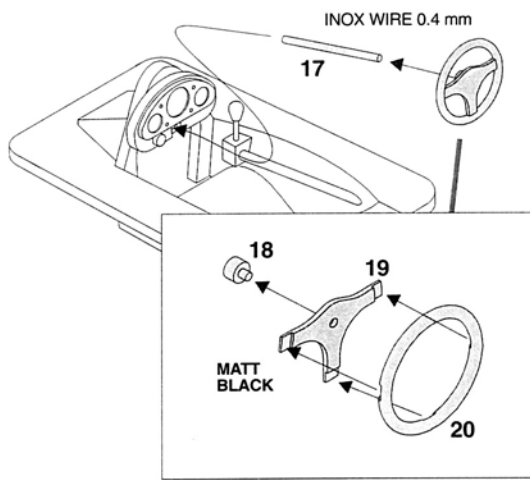

**WORLD
CHAMPION**

Tyrrell 006

JACKIE STEWART WORLD CHAMPION 1973

WCT

1/43 SCALE KIT No.34 WHITE METAL PIECES - No.34 TURNED BRAS PIECES - No.22 SPARE PARTS - No.65 PHOTOETCHEDS

1 BODY ASSEMBLING

2 SEAT/DASH PANEL ASSEMBLY