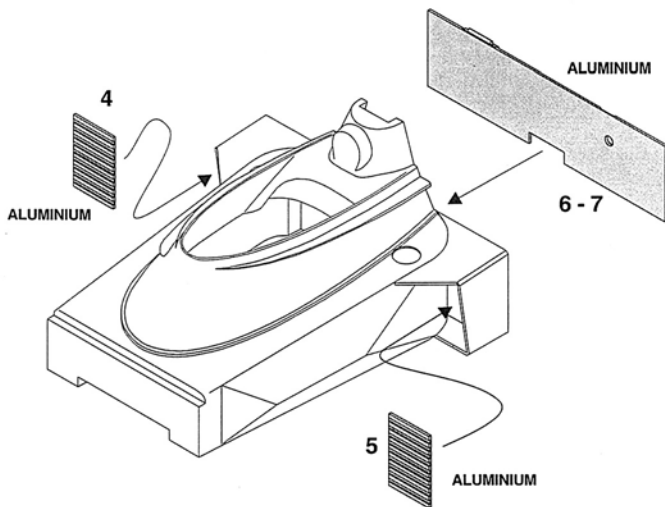

**WORLD
CHAMPION**

Tyrrell 006

JACKIE STEWART WORLD CHAMPION 1973

WCT

1/43 SCALE KIT No.34 WHITE METAL PIECES - No.34 TURNED BRAS PIECES - No.22 SPARE PARTS - No.65 PHOTOETCHEDS

1 BODY ASSEMBLING

2 SEAT/DASH PANEL ASSEMBLY