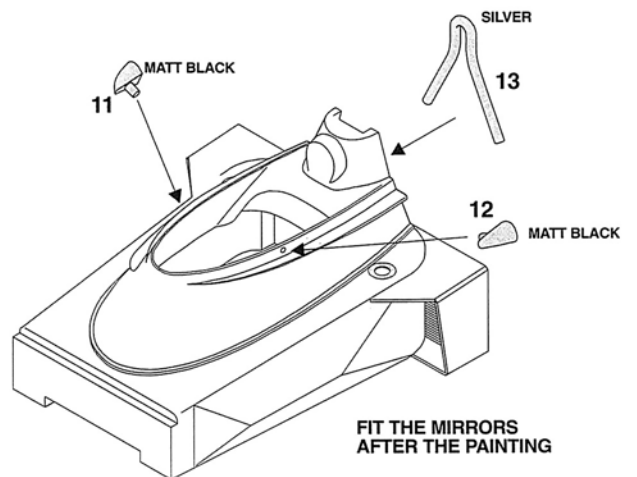

**WORLD
CHAMPION**

Tyrrell 006

JACKIE STEWART WORLD CHAMPION 1973

WCT

1/43 SCALE KIT No.34 WHITE METAL PIECES - No.34 TURNED BRAS PIECES - No.22 SPARE PARTS - No.65 PHOTOETCHEDS

1 BODY ASSEMBLING

2 SEAT/DASH PANEL ASSEMBLY