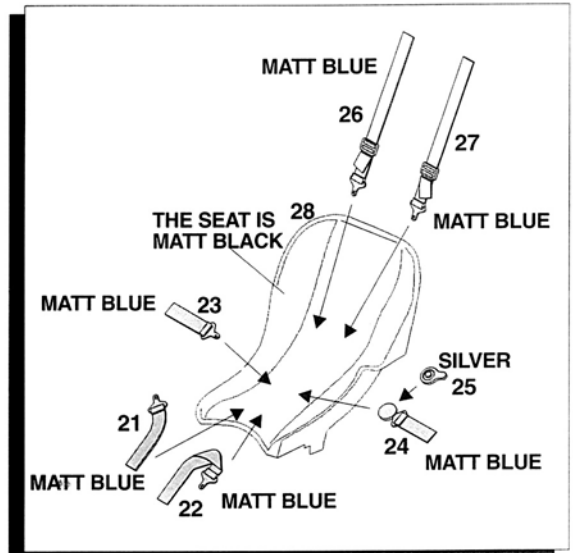

**WORLD
CHAMPION**

Tyrrell 006

JACKIE STEWART WORLD CHAMPION 1973

WCT

1/43 SCALE KIT No.34 WHITE METAL PIECES - No.34 TURNED BRAS PIECES - No.22 SPARE PARTS - No.65 PHOTOETCHEDS

1 BODY ASSEMBLING

2 SEAT/DASH PANEL ASSEMBLY

3 FRONT SUSPENSIONS ASSEMBLY

3 FRONT SUSPENSIONS ASSEMBLY

GLUE THESE PARTS USING TWO COMPONENT GLUE

LITTLE SHOCK ABSORBER

4 FIT SUSPENSIONS

5

ENGINE ASSEMBLY

6