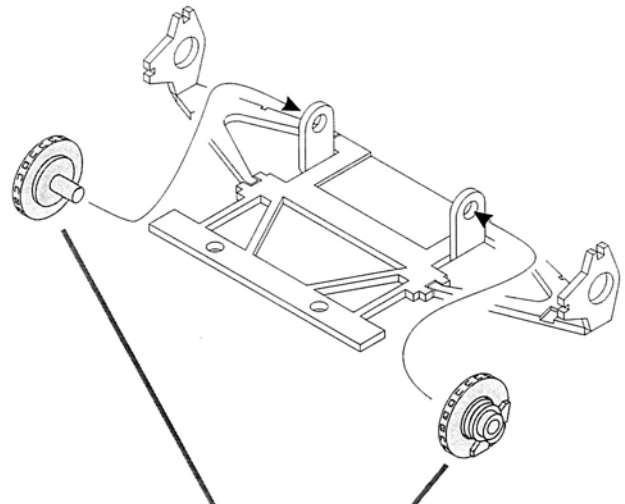

**WORLD
CHAMPION**

Tyrrell 006

JACKIE STEWART WORLD CHAMPION 1973

WCT

1/43 SCALE KIT No.34 WHITE METAL PIECES - No.34 TURNED BRAS PIECES - No.22 SPARE PARTS - No.65 PHOTOETCHEDS

1 BODY ASSEMBLING

2 SEAT/DASH PANEL ASSEMBLY

3 FRONT SUSPENSIONS ASSEMBLY

3 FRONT SUSPENSIONS ASSEMBLY

GLUE THESE PARTS USING TWO COMPONENT GLUE

LITTLE SHOCK ABSORBER

4 FIT SUSPENSIONS

5

ENGINE ASSEMBLY

6