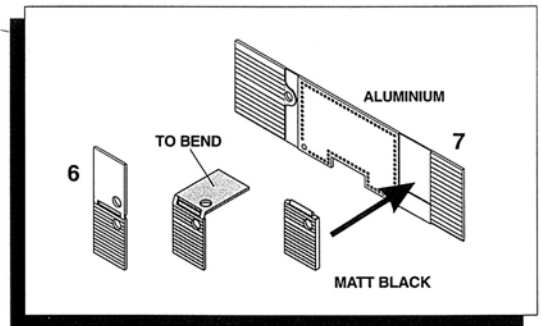

**WORLD
CHAMPION**

Tyrrell 006

JACKIE STEWART WORLD CHAMPION 1973

WCT

1/43 SCALE KIT No.34 WHITE METAL PIECES - No.34 TURNED BRAS PIECES - No.22 SPARE PARTS - No.65 PHOTOETCHEDS

1 BODY ASSEMBLING

2 SEAT/DASH PANEL ASSEMBLY