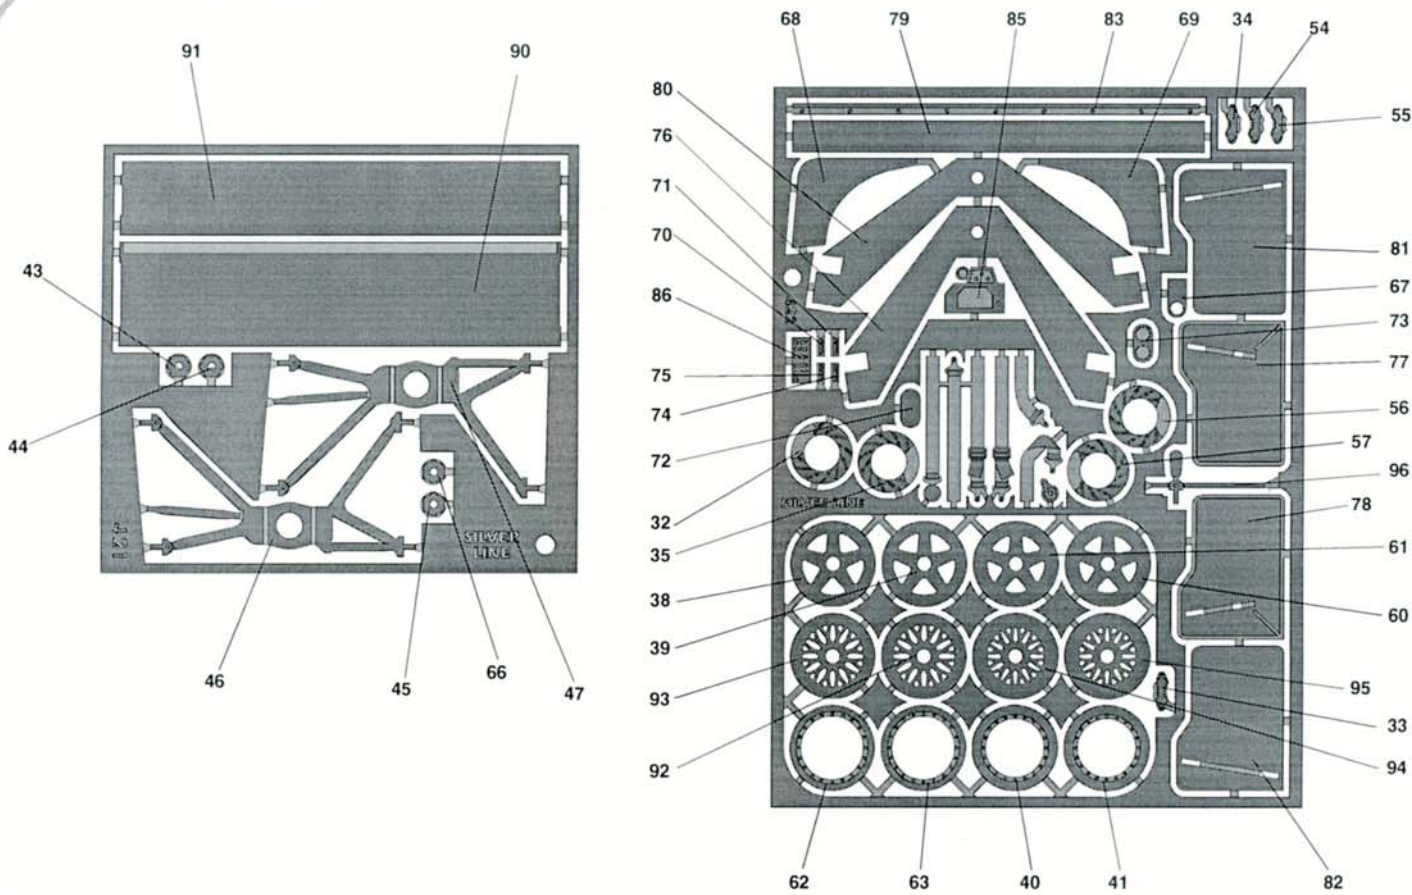

# FERRARI 333SP

"ATEC"

BY **SilverLine**

PHOTOETCHEDS

DECALS LAYOUT