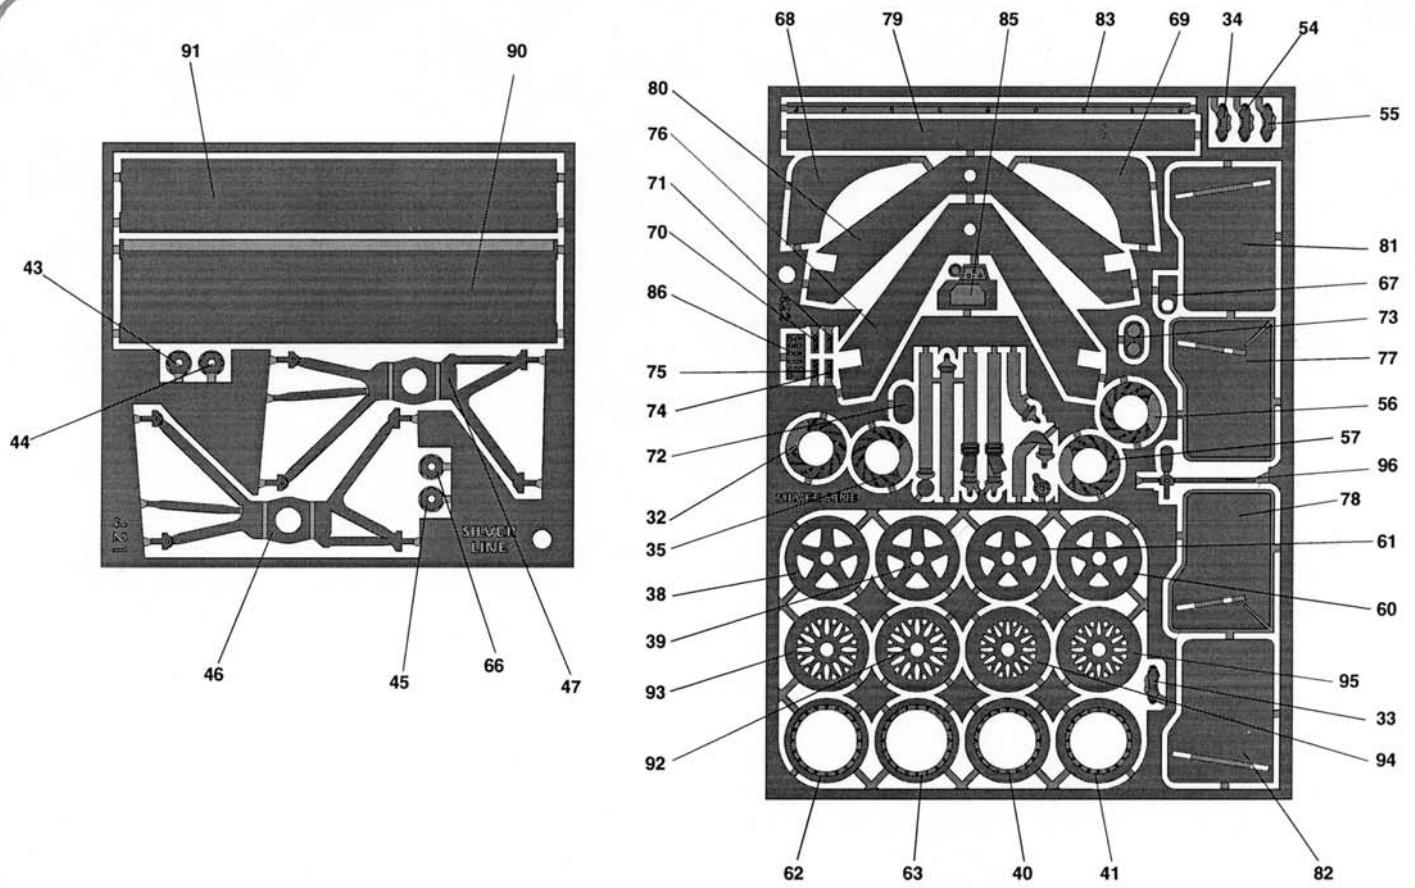

FERRARI 333SP

"MOMO"

BY *SilverLine*

PHOTOETCHEDS

DECALS LAYOUT