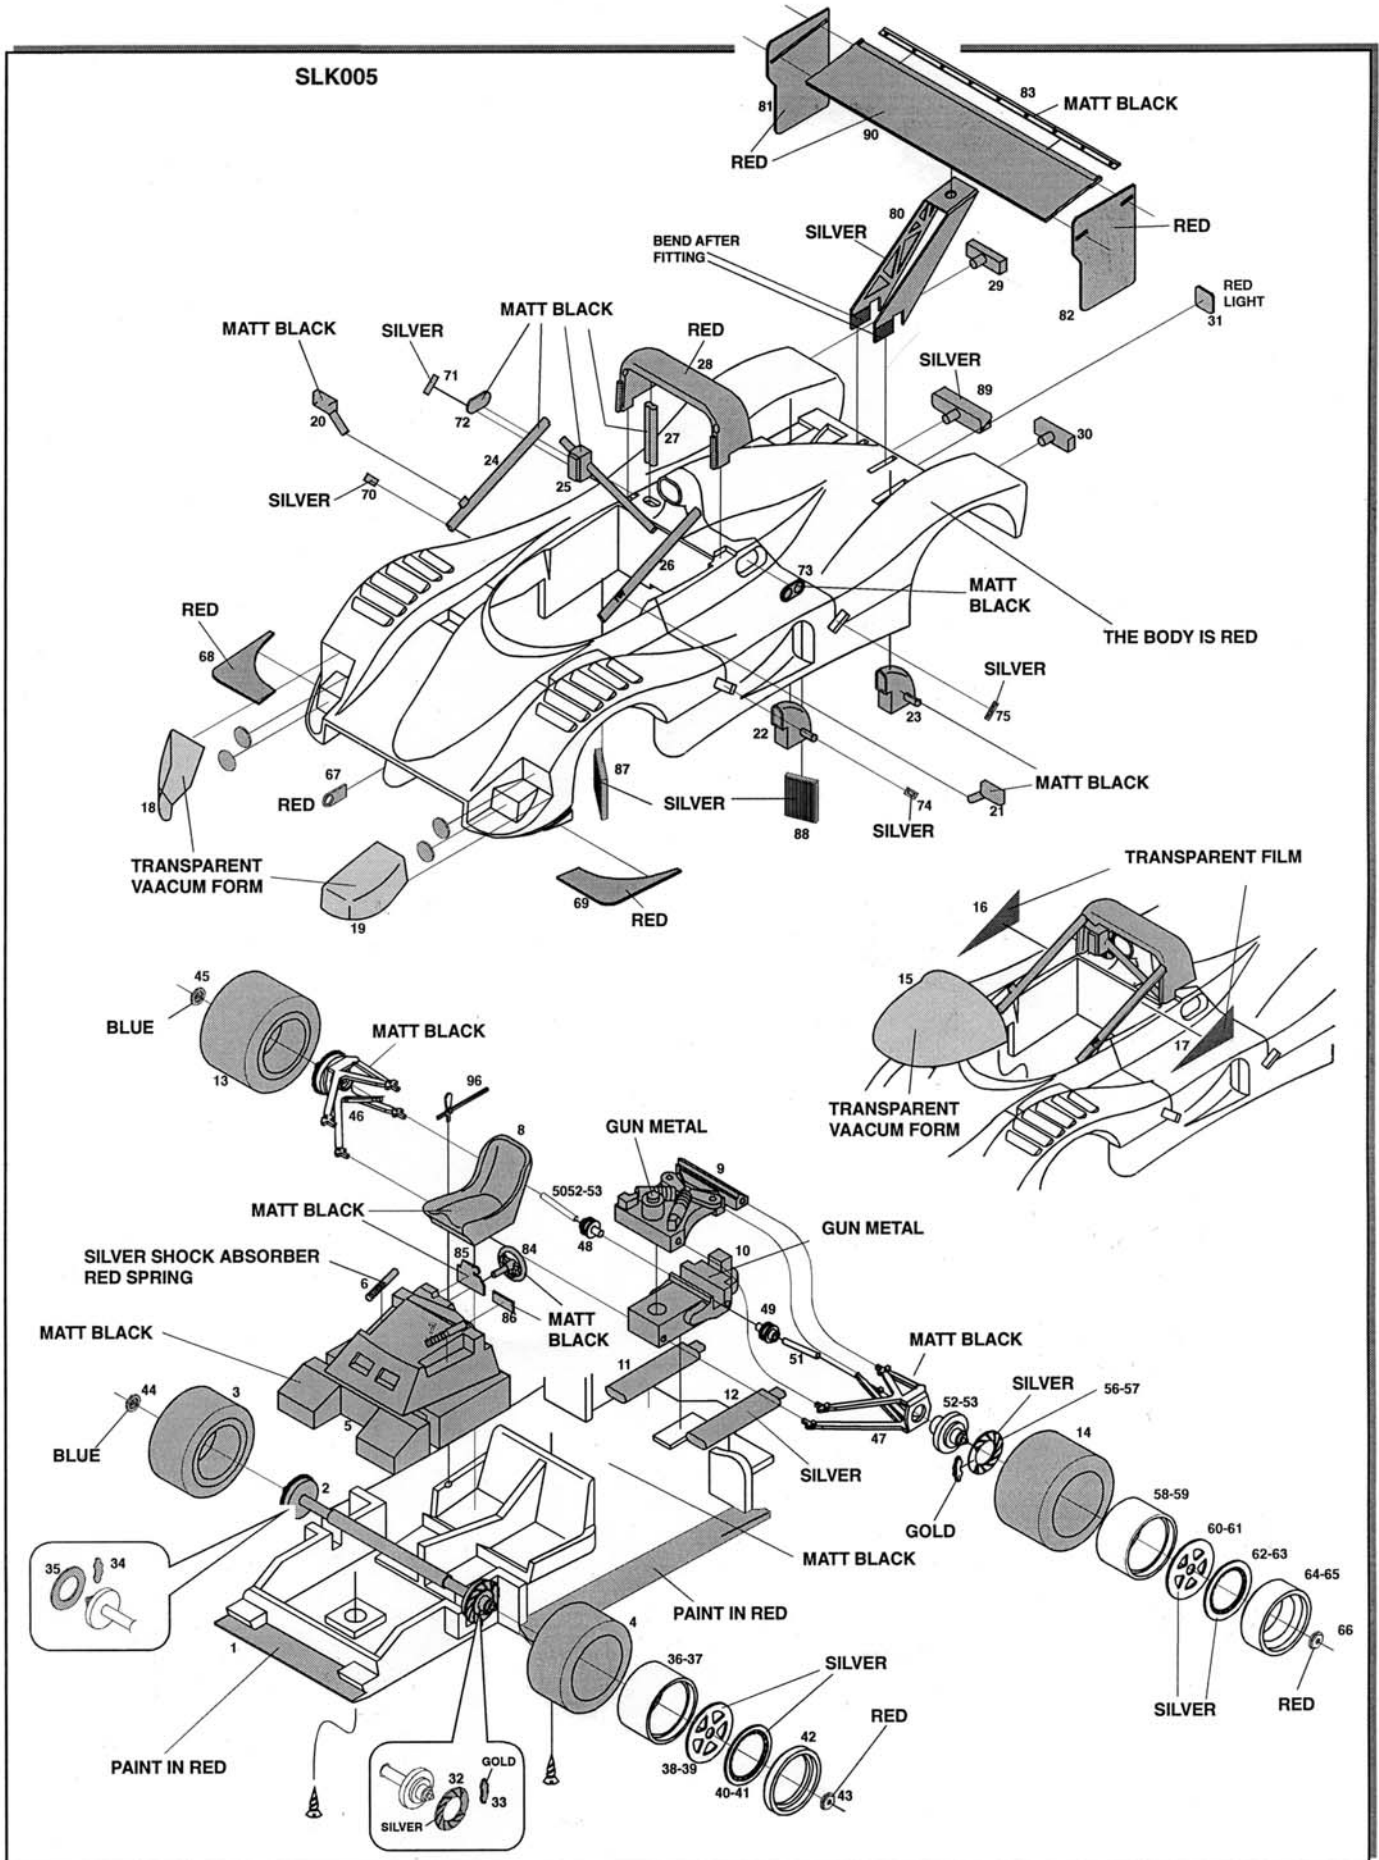

FERRARI 333SP

"MOMO"

BY *SilverLine*

PHOTOETCHEDS

DECALS LAYOUT