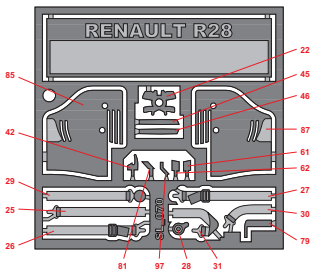

SilverLine
distributed by Tameo Kits

SLK063
RENAULT R28
Japanese GP 2008
F. Alonso - N. Piquet Jr
Winner F. Alonso

SilverLine distributed by Tameo Kits

Via Valle, 111 - P.O. Box 61
17022 BORGIO VEREZZI - SV - ITALY
Tel. 39 019 - 615.250 - Fax. 39 019 - 615.310