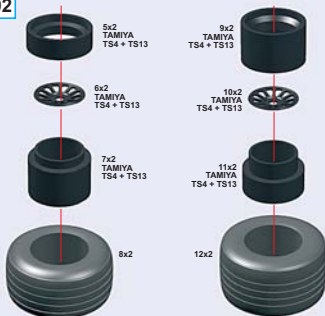

SilverLine
distributed by Tameo Kits

SLK063
RENAULT R28
Japanese GP 2008
F. Alonso - N. Piquet Jr
Winner F. Alonso

SilverLine distributed by Tameo Kits

Via Valle, 111 - P.O. Box 61
17022 BORGIO VEREZZI - SV - ITALY
Tel. 39 019 - 615.250 - Fax. 39 019 - 615.310

01

02