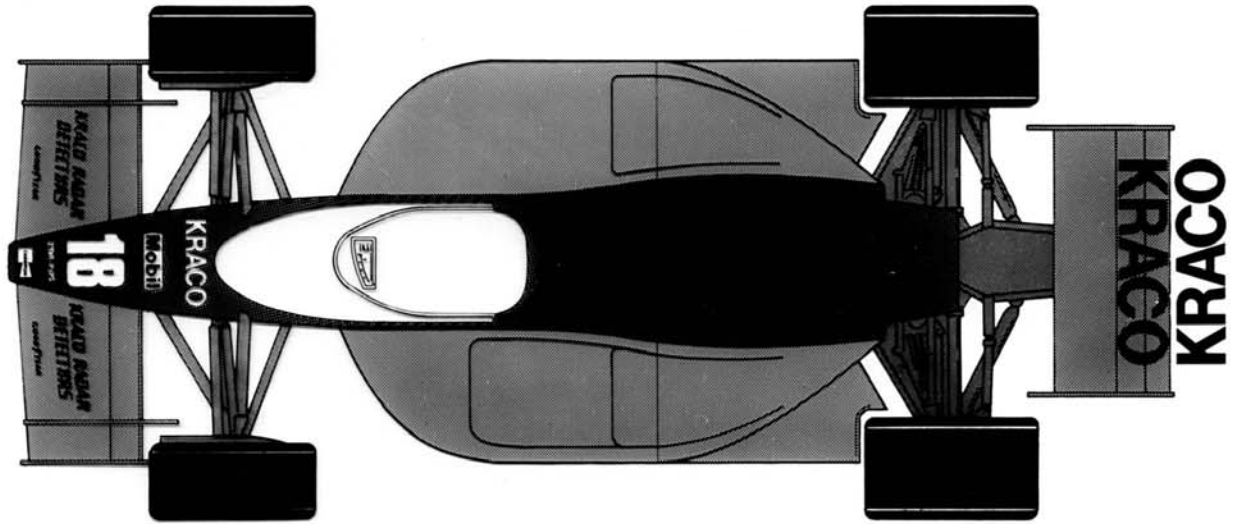

Fotoincisioni/Photoetched

Ruote/Wheels

N° 18 **BOBBY RAHAL**

- The photos are by Jim Stanton, George Webster, Photo 4. Tameo Kits would like to thank Mr. George Maxwell, Mr. K.C. Knott and Mr. M. Moore

Made in Italy. Collector 1/43 Scale Models. Not for sale to person under 14 years of age. Dangerous if swallowed. Keep out of the reach of children. Tameo shall not be held responsible for any damage or injury resulting from improper use of the product.