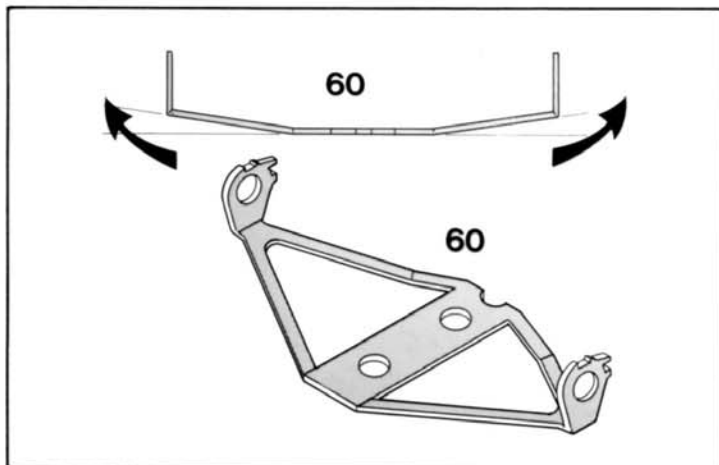

Fotoincisioni/Photoetched

Ruote/Wheels

N° 18 **BOBBY RAHAL**

- The photos are by Jim Stanton, George Webster, Photo 4. Tameo Kits would like to thank Mr. George Maxwell, Mr. K.C. Knott and Mr. M. Moore

Made in Italy. Collector 1/43 Scale Models. Not for sale to person under 14 years of age. Dangerous if swallowed. Keep out of the reach of children. Tameo shall not be held responsible for any damage or injury resulting from improper use of the product.