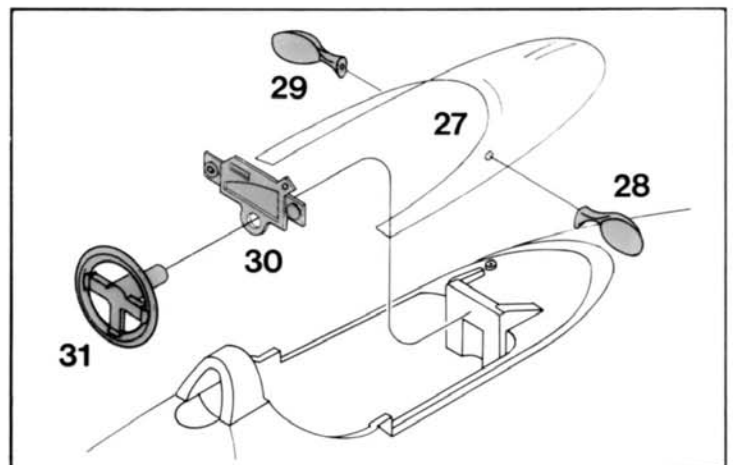

Fotoincisioni/Photoetched

Ruote/Wheels

N° 18 **BOBBY RAHAL**

- The photos are by Jim Stanton, George Webster, Photo 4. Tameo Kits would like to thank Mr. George Maxwell, Mr. K.C. Knott and Mr. M. Moore

Made in Italy. Collector 1/43 Scale Models. Not for sale to person under 14 years of age. Dangerous if swallowed. Keep out of the reach of children. Tameo shall not be held responsible for any damage or injury resulting from improper use of the product.