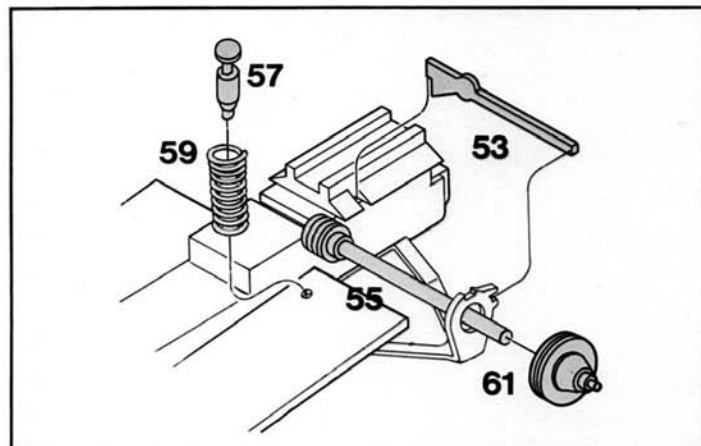

Fotoincisioni/Photoetched

Ruote/Wheels

N° 18 **BOBBY RAHAL**

- The photos are by Jim Stanton, George Webster, Photo 4. Tameo Kits would like to thank Mr. George Maxwell, Mr. K.C. Knott and Mr. M. Moore

Made in Italy. Collector 1/43 Scale Models. Not for sale to person under 14 years of age. Dangerous if swallowed. Keep out of the reach of children. Tameo shall not be held responsible for any damage or injury resulting from improper use of the product.