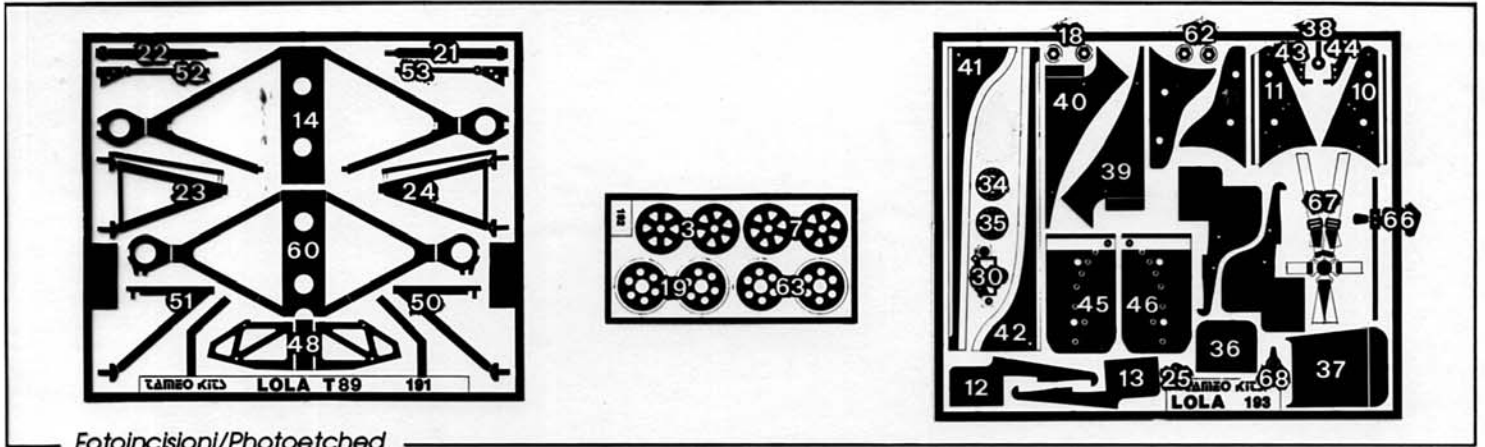

Fotoincisioni/Photoetched

Ruote/Wheels

N° 18 **BOBBY RAHAL**

- The photos are by Jim Stanton, George Webster, Photo 4. Tameo Kits would like to thank Mr. George Maxwell, Mr. K.C. Knott and Mr. M. Moore

Made in Italy. Collector 1/43 Scale Models. Not for sale to person under 14 years of age. Dangerous if swallowed. Keep out of the reach of children. Tameo shall not be held responsible for any damage or injury resulting from improper use of the product.