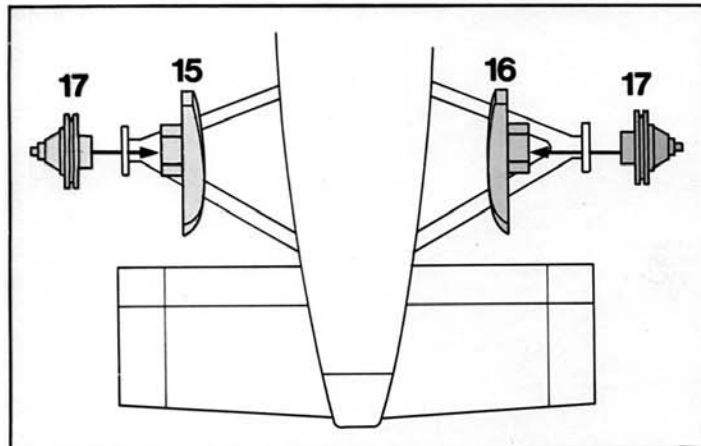

Fotoincisioni/Photoetched

Ruote/Wheels

N° 18 **BOBBY RAHAL**

- The photos are by Jim Stanton, George Webster, Photo 4. Tameo Kits would like to thank Mr. George Maxwell, Mr. K.C. Knott and Mr. M. Moore

Made in Italy. Collector 1/43 Scale Models. Not for sale to person under 14 years of age. Dangerous if swallowed. Keep out of the reach of children. Tameo shall not be held responsible for any damage or injury resulting from improper use of the product.