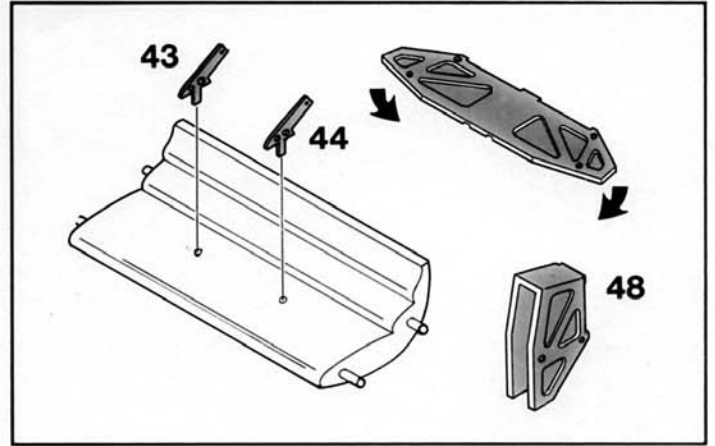

Fotoincisioni/Photoetched

Ruote/Wheels

N° 18 **BOBBY RAHAL**

- The photos are by Jim Stanton, George Webster, Photo 4. Tameo Kits would like to thank Mr. George Maxwell, Mr. K.C. Knott and Mr. M. Moore

Made in Italy. Collector 1/43 Scale Models. Not for sale to person under 14 years of age. Dangerous if swallowed. Keep out of the reach of children. Tameo shall not be held responsible for any damage or injury resulting from improper use of the product.