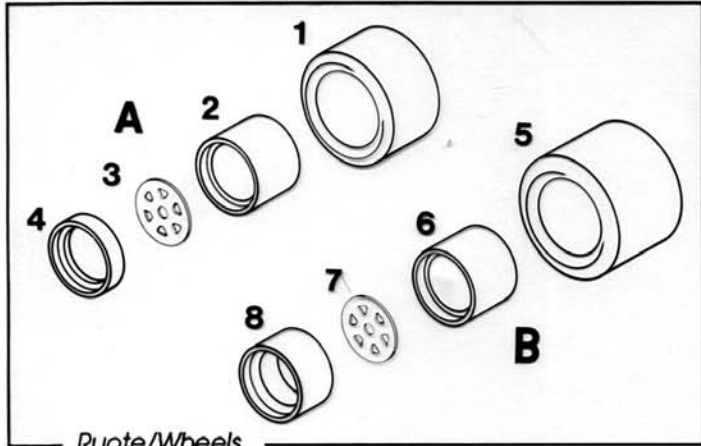

Fotoincisioni/Photoetched

Ruote/Wheels

N° 18 **BOBBY RAHAL**

- The photos are by Jim Stanton, George Webster, Photo 4. Tameo Kits would like to thank Mr. George Maxwell, Mr. K.C. Knott and Mr. M. Moore

Made in Italy. Collector 1/43 Scale Models. Not for sale to person under 14 years of age. Dangerous if swallowed. Keep out of the reach of children. Tameo shall not be held responsible for any damage or injury resulting from improper use of the product.