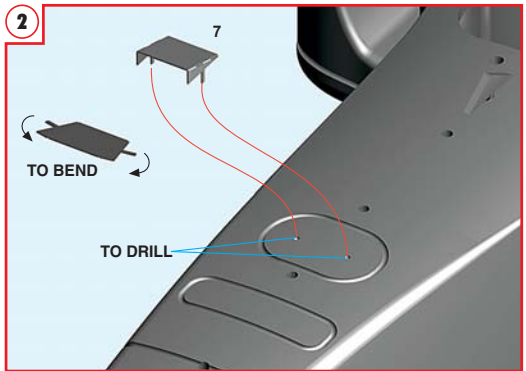

TAMEO kits
scale racing car models

TLK004
1/24 scale

FRENCH G.P. 2002
FERRARI F2002

Ferrari

OFFICIAL LICENSED PRODUCT

GERMAN G.P. 2002

La figura del pilota non é inclusa nel kit di montaggio. The driver's figure is not included in this kit.