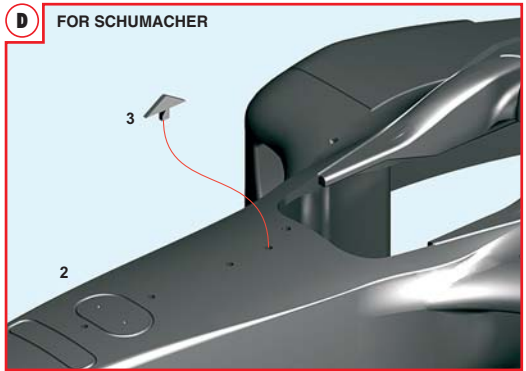

TAMEO kits
scale racing car models

TLK004
1/24 scale

FRENCH G.P. 2002
FERRARI F2002

Ferrari

OFFICIAL LICENSED PRODUCT

GERMAN G.P. 2002

La figura del pilota non é inclusa nel kit di montaggio. The driver's figure is not included in this kit.