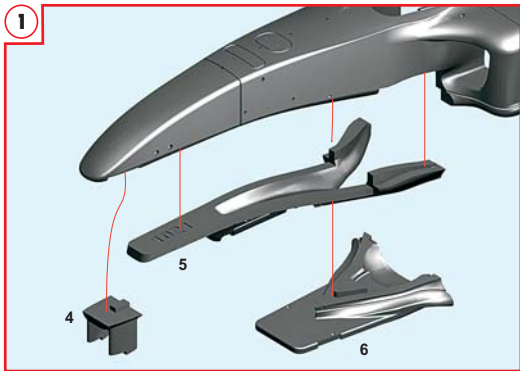

TAMEO kits
scale racing car models

TLK004
1/24 scale

FRENCH G.P. 2002
FERRARI F2002

Ferrari

OFFICIAL LICENSED PRODUCT

GERMAN G.P. 2002

La figura del pilota non é inclusa nel kit di montaggio. The driver's figure is not included in this kit.