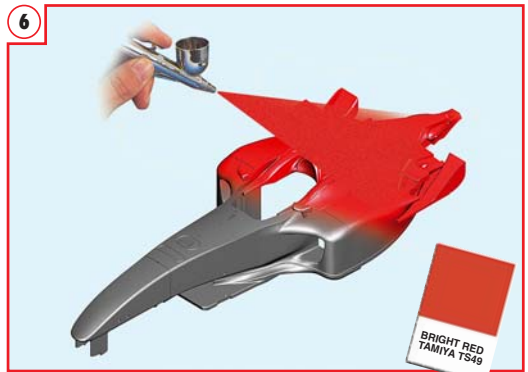

TAMEO kits
scale racing car models

TLK004
1/24 scale

FRENCH G.P. 2002
FERRARI F2002

Ferrari

OFFICIAL LICENSED PRODUCT

GERMAN G.P. 2002

La figura del pilota non é inclusa nel kit di montaggio. The driver's figure is not included in this kit.