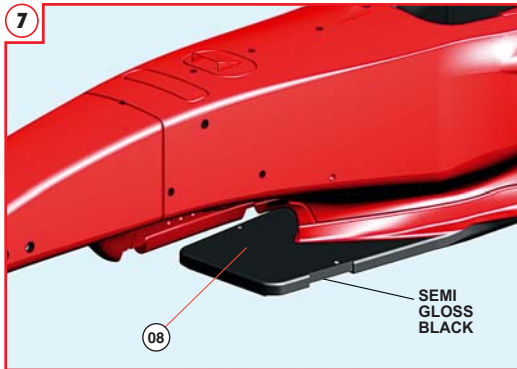

TAMEO kits
scale racing car models

TLK004
1/24 scale

FRENCH G.P. 2002
FERRARI F2002

Ferrari

OFFICIAL LICENSED PRODUCT

GERMAN G.P. 2002

La figura del pilota non é inclusa nel kit di montaggio. The driver's figure is not included in this kit.