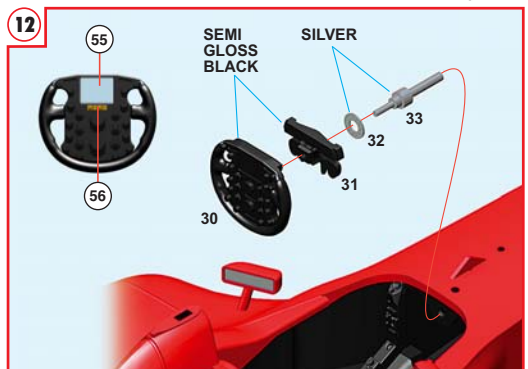

TAMEO kits
scale racing car models

TLK004
1/24 scale

FRENCH G.P. 2002
FERRARI F2002

Ferrari

OFFICIAL LICENSED PRODUCT

GERMAN G.P. 2002

La figura del pilota non é inclusa nel kit di montaggio. The driver's figure is not included in this kit.