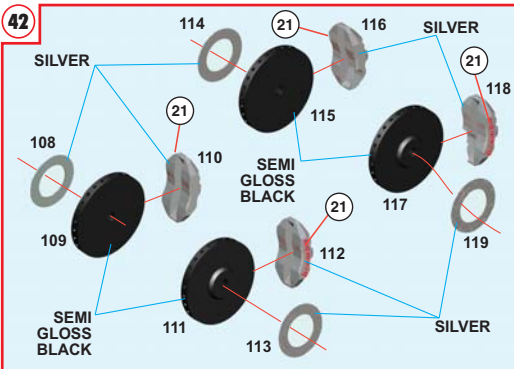

100
SILVER

101
RED

102
SEMI
GLOSS
BLACK

TO DRILL

PARTS N. 100
STEEL WIRE
DIAM. 0,4 mm

41

103
SEMI
GLOSS
BLACK

104
SILVER

106

105
SILVER

PARTS N. 104
STEEL WIRE
DIAM. 0,4 mm

TO DRILL

PARTS N. 107
ONLY FOR
SCHUMACHER
FRENCH G.P.
DON'T USE FOR
GERMAN G.P.

107 SEMI GLOSS BLACK

42

43