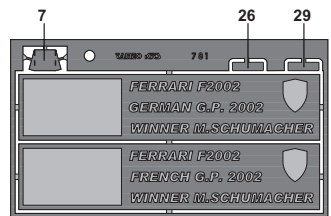

TAMEO kits
scale racing car models

TLK004
1/24 scale

FRENCH G.P. 2002
FERRARI F2002

Ferrari

OFFICIAL LICENSED PRODUCT

GERMAN G.P. 2002

La figura del pilota non é inclusa nel kit di montaggio. The driver's figure is not included in this kit.

13

14

15

16

17

18

19

20