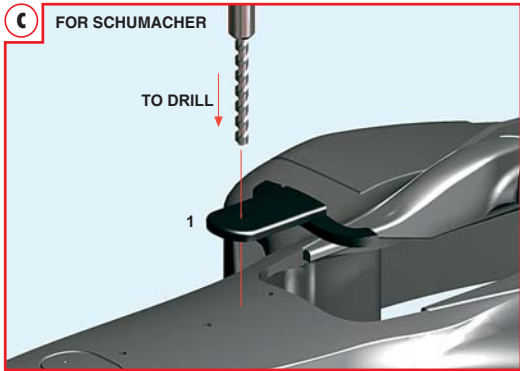

TAMEO kits
scale racing car models

TLK004
1/24 scale

FRENCH G.P. 2002
FERRARI F2002

Ferrari

OFFICIAL LICENSED PRODUCT

GERMAN G.P. 2002

La figura del pilota non é inclusa nel kit di montaggio. The driver's figure is not included in this kit.