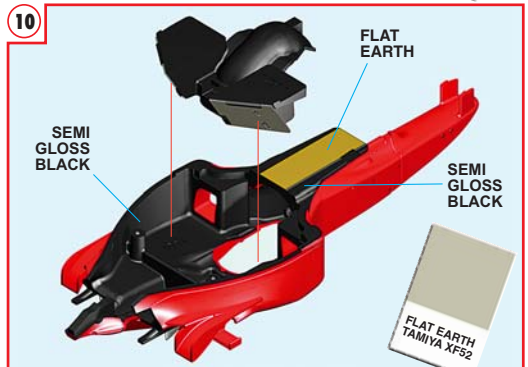

TAMEO kits
scale racing car models

TLK004
1/24 scale

FRENCH G.P. 2002
FERRARI F2002

Ferrari

OFFICIAL LICENSED PRODUCT

GERMAN G.P. 2002

La figura del pilota non é inclusa nel kit di montaggio. The driver's figure is not included in this kit.