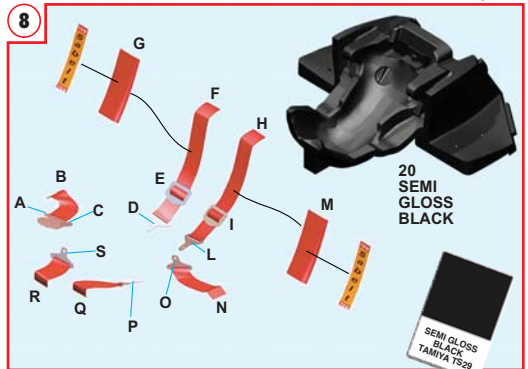

TAMEO kits
scale racing car models

TLK004
1/24 scale

FRENCH G.P. 2002
FERRARI F2002

Ferrari

OFFICIAL LICENSED PRODUCT

GERMAN G.P. 2002

La figura del pilota non é inclusa nel kit di montaggio. The driver's figure is not included in this kit.