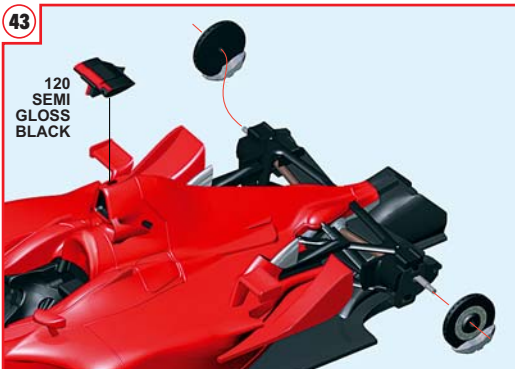

106

105
SILVER

PARTS N. 104
STEEL WIRE
DIAM. 0,4 mm

TO DRILL

PARTS N. 107
ONLY FOR
SCHUMACHER
FRENCH G.P.
DON'T USE FOR
GERMAN G.P.

107 SEMI GLOSS BLACK

42

43