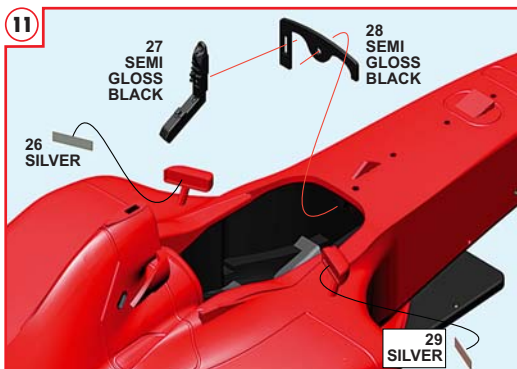

TAMEO kits
scale racing car models

TLK004
1/24 scale

FRENCH G.P. 2002
FERRARI F2002

Ferrari

OFFICIAL LICENSED PRODUCT

GERMAN G.P. 2002

La figura del pilota non é inclusa nel kit di montaggio. The driver's figure is not included in this kit.