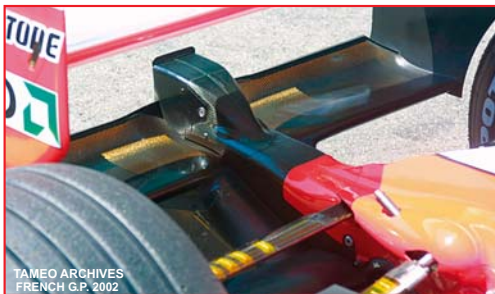

TAMEO ARCHIVES

FRENCH G.P. 2002

PHOTO 4