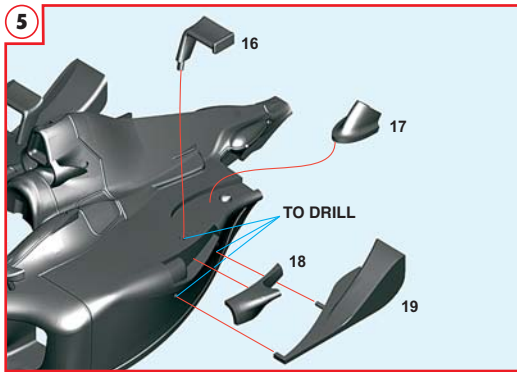

TAMEO kits
scale racing car models

TLK004
1/24 scale

FRENCH G.P. 2002
FERRARI F2002

Ferrari

OFFICIAL LICENSED PRODUCT

GERMAN G.P. 2002

La figura del pilota non é inclusa nel kit di montaggio. The driver's figure is not included in this kit.