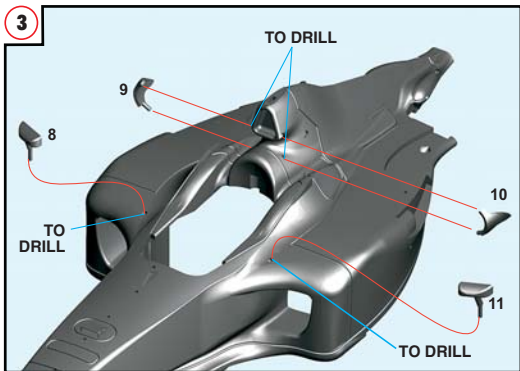

TAMEO kits
scale racing car models

TLK004
1/24 scale

FRENCH G.P. 2002
FERRARI F2002

Ferrari

OFFICIAL LICENSED PRODUCT

GERMAN G.P. 2002

La figura del pilota non é inclusa nel kit di montaggio. The driver's figure is not included in this kit.