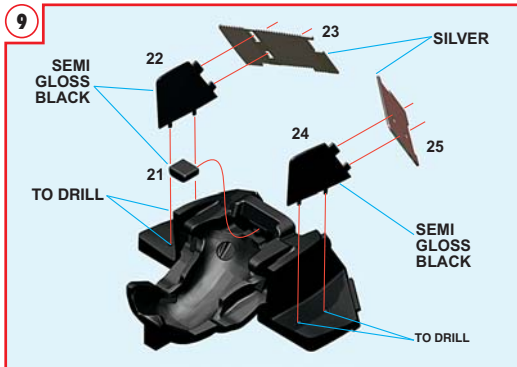

TAMEO kits
scale racing car models

TLK004
1/24 scale

FRENCH G.P. 2002
FERRARI F2002

Ferrari

OFFICIAL LICENSED PRODUCT

GERMAN G.P. 2002

La figura del pilota non é inclusa nel kit di montaggio. The driver's figure is not included in this kit.