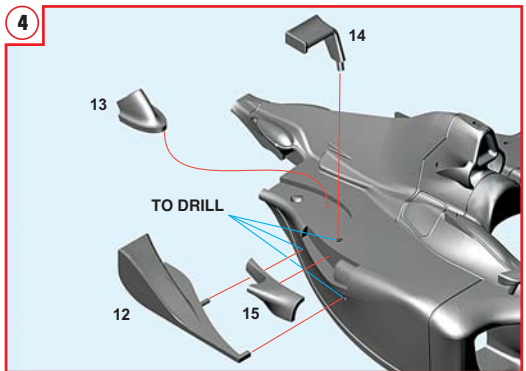

TAMEO kits
scale racing car models

TLK004
1/24 scale

FRENCH G.P. 2002
FERRARI F2002

Ferrari

OFFICIAL LICENSED PRODUCT

GERMAN G.P. 2002

La figura del pilota non é inclusa nel kit di montaggio. The driver's figure is not included in this kit.