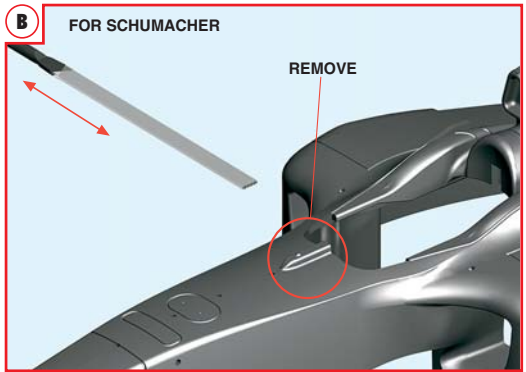

TAMEO kits
scale racing car models

TLK004
1/24 scale

FRENCH G.P. 2002
FERRARI F2002

Ferrari

OFFICIAL LICENSED PRODUCT

GERMAN G.P. 2002

La figura del pilota non é inclusa nel kit di montaggio. The driver's figure is not included in this kit.