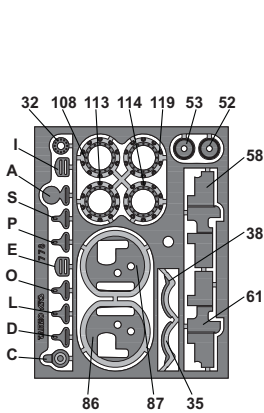

TAMEO kits
scale racing car models

TLK004
1/24 scale

FRENCH G.P. 2002
FERRARI F2002

Ferrari

OFFICIAL LICENSED PRODUCT

GERMAN G.P. 2002

La figura del pilota non é inclusa nel kit di montaggio. The driver's figure is not included in this kit.