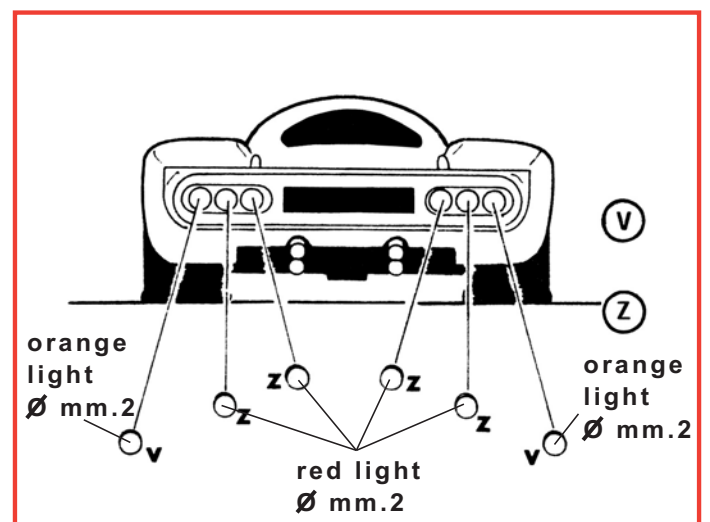

Put the parts 26/27/H/I/L/M before painting

Oro / Gold :	TAMIYA X12
Rosso Opaco / Matt Red :	TAMIYA XF7
Argento / Silver :	TAMIYA X11
Bianco Opaco / Matt White :	TAMIYA XF2
Giallo / Yellow :	TAMIYA X8
Grigio / Grey :	TAMIYA XF20
Nero opaco / Matt Black :	TAMIYA XF1
Nero Satinato / Semi Gloss Black	TAMIYA X18

1. Rosso / Red : FERRARI 322 ROSSO CORSA 2CT
   FIAT 101/A ROSSO CORSA
   FORD 2251 / EM / P9 RADIANT RED
   BMW 257 TOPROT