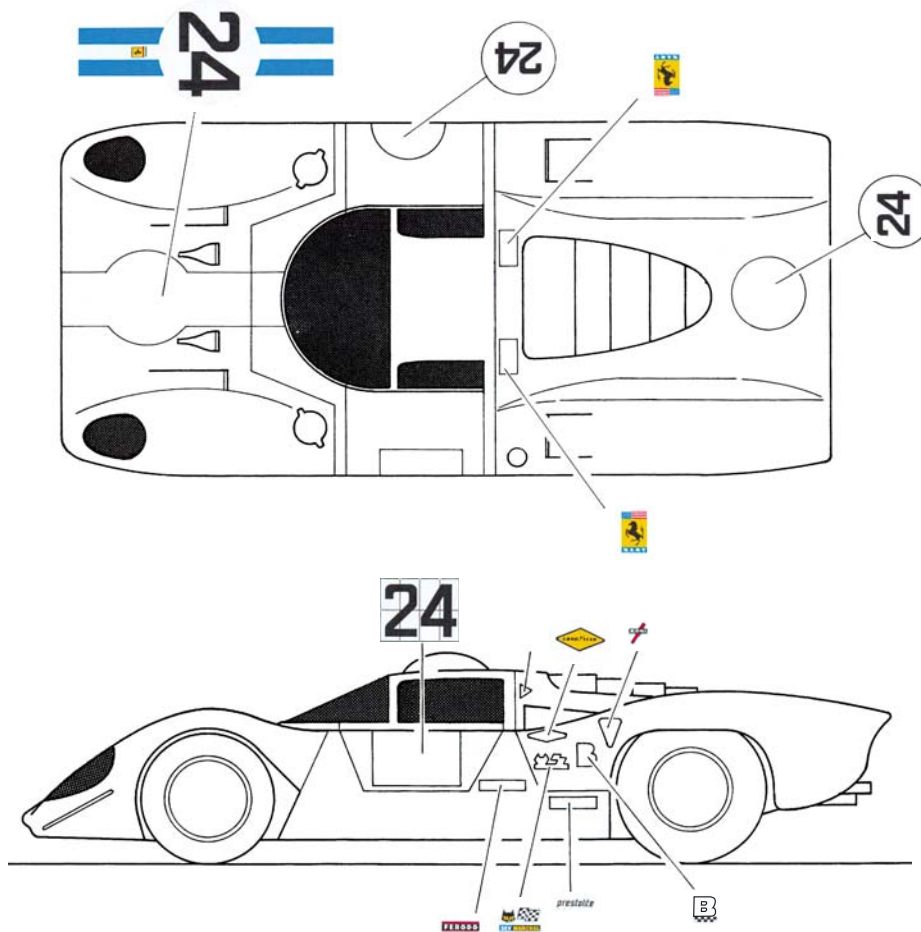

TAMEO KITS srl
Via Valle, 111 - P.O. Box 61
17022 BORGIO VEREZZI SV ITALY
Tel. 39 019 - 615.250
Fax. 39 019 - 615.310
www.tameokits.com
sales@tameokits.com
technical@tameokits.com

Made in Italy. Modello per collezionisti in scala 1/43. Vietata la vendita ai minori di 14 anni. Nocivo per ingestione. Conservare fuori dalla portata dei bambini. Tameo Kits declina ogni responsabilità per un uso improprio del prodotto.
Made in Italy. Collector 1/43 Scale Models. Not for sale to persons under 14 years of age. Dangerous if swallowed. Keep out of reach of children. Tameo Kits not held responsible for any damage or injury resulting from improper use of the product.
Made in Italy. Modèle pour collectionneurs échelle 1/43. Vente interdite aux enfants de moins de 14 ans. Dangereux si avalé. Conserver hors de la portée des enfants. Tameo Kits décline toute responsabilité dans le cas de dommages dérivants de l'usage non approprié du produit.
Made in Italy. Sammlermodell im Massstab 1/43. Verkauf an Jugendliche unter 14 Jahren verboten. Schädlich bei Verschlucken. Tameo Kits lehnt jede Verantwortung bei unsachgemässer Benutzung des Produktes ab.
Hecho en Italia. Colección de modelos a escala 1/43. Prohibida la venta a menores de 14 años. No comestible. Mantener fuera del alcance de los niños. Tameo Kits no se hace responsable de los daños causados por el uso incorrecto de este producto.