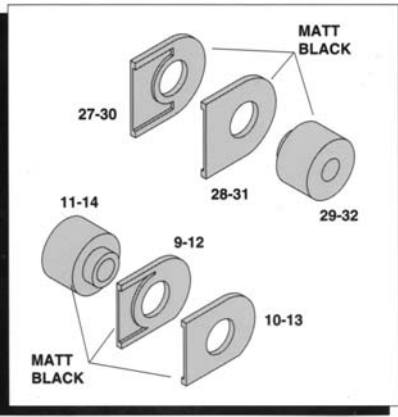

A

B

C

TO ROUND
ARROTONDARE
ABRUNDEN
ARRONDIR
REDONDEAR

TO BEND
PIEGARE
BIEGEN
PLIER
DOBLAR