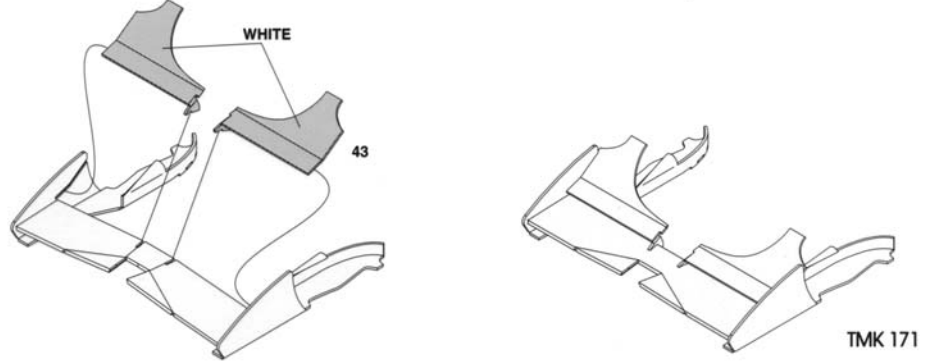

A

B

C

TO ROUND
ARROTONDARE
ABRUNDEN
ARRONDIR
REDONDEAR

TO BEND
PIEGARE
BIEGEN
PLIER
DOBLAR