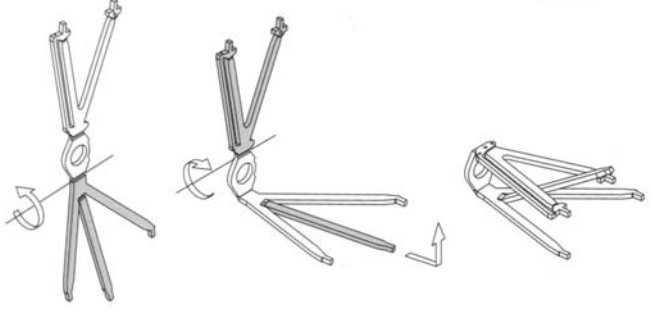

A

B

C

TO ROUND
ARROTONDARE
ABRUNDEN
ARRONDIR
REDONDEAR

TO BEND
PIEGARE
BIEGEN
PLIER
DOBLAR