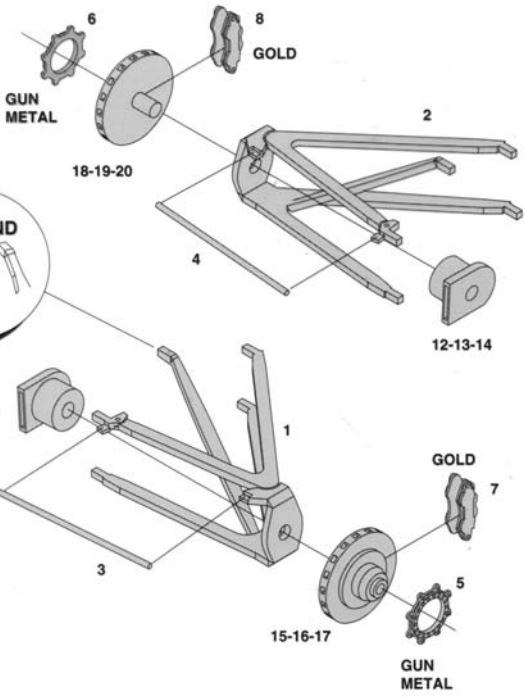

A

B

C

TO ROUND
ARROTONDARE
ABRUNDEN
ARRONDIR
REDONDEAR

TO BEND
PIEGARE
BIEGEN
PLIER
DOBLAR