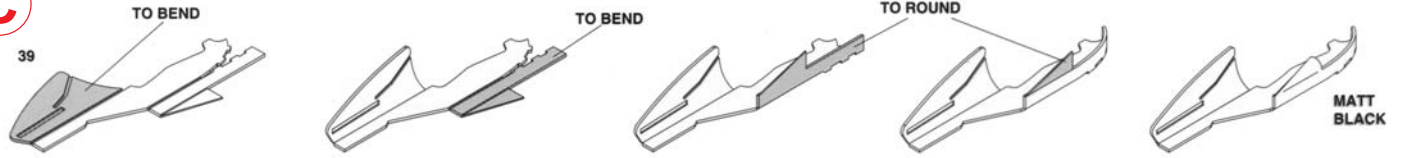

A

B

C

TO ROUND
ARROTONDARE
ABRUNDEN
ARRONDIR
REDONDEAR

TO BEND
PIEGARE
BIEGEN
PLIER
DOBLAR