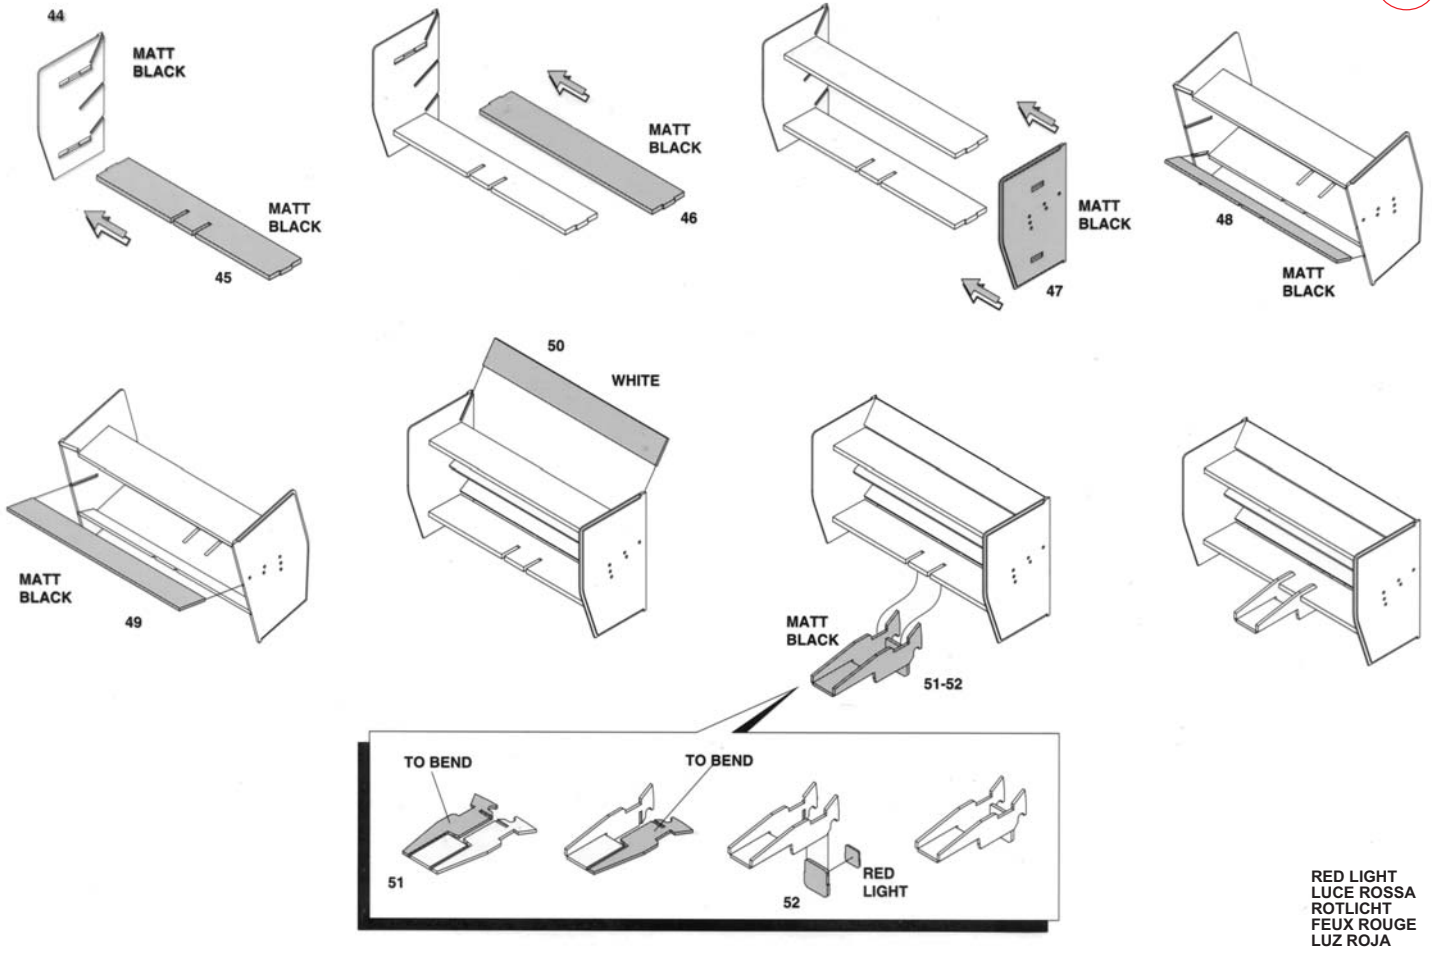

RED LIGHT
LUCE ROSSA
ROT LICHT
FEUX ROUGE
LUZ ROJA