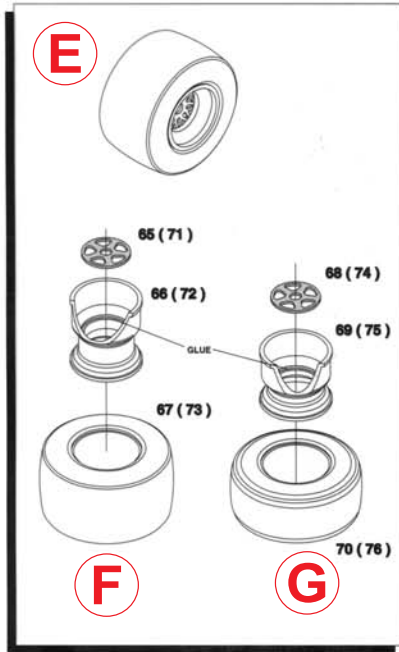

TMK 171

TAMEO KITS srl
Via Valle, 111 - P.O. Box 61
17022 BORGIO VEREZZI SV ITALY
Tel. 39 019 - 615.250
Fax. 39 019 - 615.310
www.tameokits.com
sales@tameokits.com
technical@tameokits.com

Made in Italy. Modello per collezionisti in scala 1/43. Vietata la vendita ai minori di 14 anni. Nocivo per ingestione. Conservare fuori dalla portata dei bambini. Tameo Kits declina ogni responsabilità per un uso improprio del prodotto.
Made in Italy. Collector 1/43 Scale Models. Not for sale to persons under 14 years of age. Dangerous if swallowed. Keep out of reach of children. Tameo Kits not held responsible for any damage or injury resulting from improper use of the product.
Made in Italy. Modèle pour collectionneurs échelle 1/43. Vente interdite aux enfants de moins de 14 ans. Dangereux si avalé. Conserver hors de la portée des enfants. Tameo Kits décline toute responsabilité dans le cas de dommages dérivants de l'usage non approprié du produit.
Made in Italy. Sammlermodell im Massstab 1/43. Verkauf an Jugendliche unter 14 Jahren verboten. Schädlich bei Verschlucken. Tameo Kits lehnt jede Verantwortung bei unsachgemässer Benutzung des Produktes ab.
Hecho en Italia. Colección de modelos a escala 1/43. Prohibida la venta a menores de 14 años. No comestible. Mantener fuera del alcance de los niños. Tameo Kits no se hace responsable de los daños causados por el uso incorrecto de este producto.