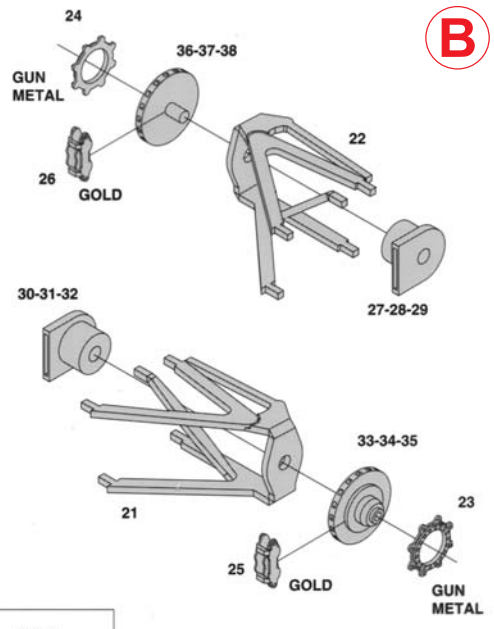

A

B

C

TO ROUND
ARROTONDARE
ABRUNDEN
ARRONDIR
REDONDEAR

TO BEND
PIEGARE
BIEGEN
PLIER
DOBLAR