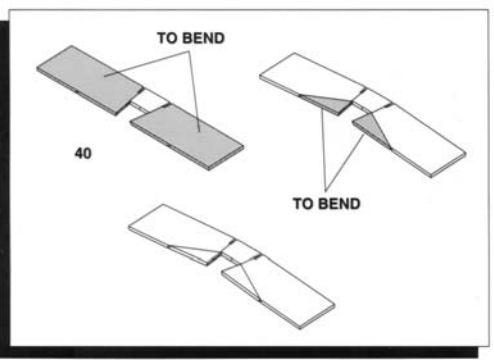

A

B

C

TO ROUND
ARROTONDARE
ABRUNDEN
ARRONDIR
REDONDEAR

TO BEND
PIEGARE
BIEGEN
PLIER
DOBLAR