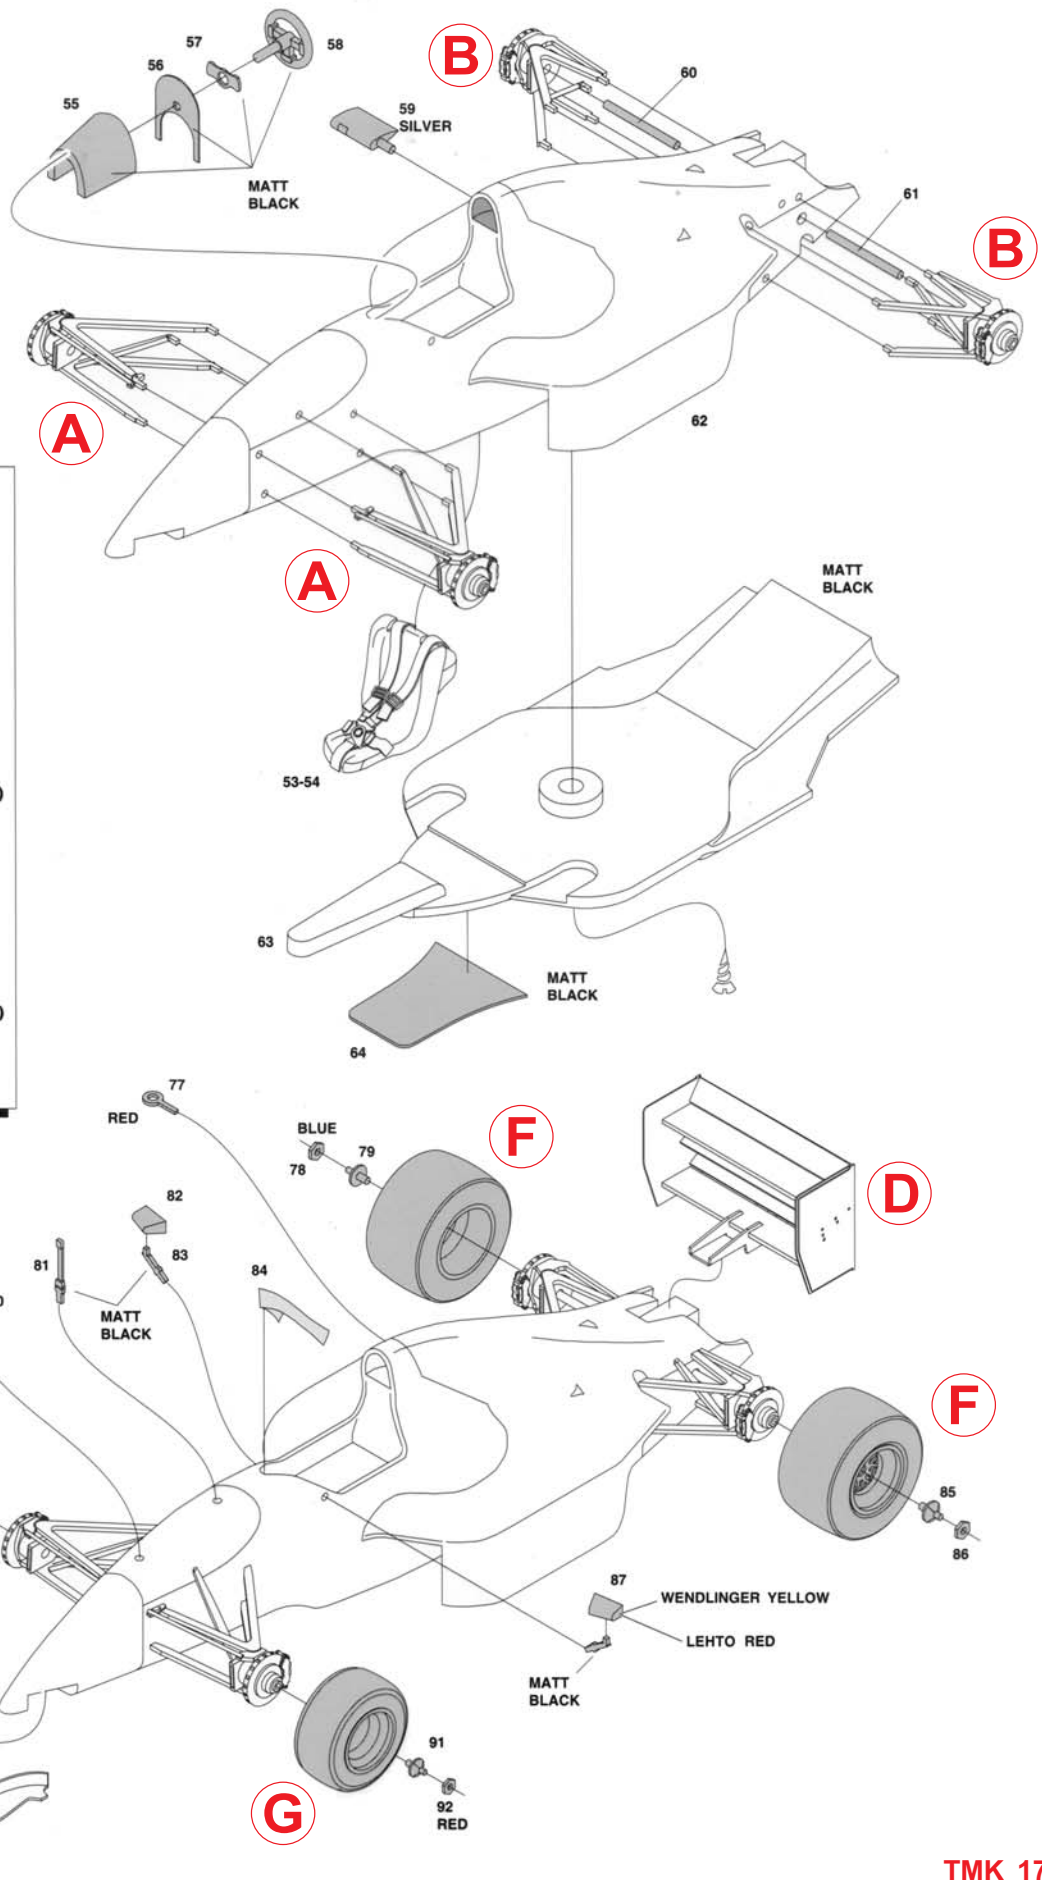

TMK 171

TAMEO KITS srl
Via Valle, 111 - P.O. Box 61
17022 BORGIO VEREZZI SV ITALY
Tel. 39 019 - 615.250
Fax. 39 019 - 615.310
www.tameokits.com
sales@tameokits.com
technical@tameokits.com

Made in Italy. Modello per collezionisti in scala 1/43. Vietata la vendita ai minori di 14 anni. Nocivo per ingestione. Conservare fuori dalla portata dei bambini. Tameo Kits declina ogni responsabilità per un uso improprio del prodotto.
Made in Italy. Collector 1/43 Scale Models. Not for sale to persons under 14 years of age. Dangerous if swallowed. Keep out of reach of children. Tameo Kits not held responsible for any damage or injury resulting from improper use of the product.
Made in Italy. Modèle pour collectionneurs échelle 1/43. Vente interdite aux enfants de moins de 14 ans. Dangereux si avalé. Conserver hors de la portée des enfants. Tameo Kits décline toute responsabilité dans le cas de dommages dérivants de l'usage non approprié du produit.
Made in Italy. Sammlermodell im Massstab 1/43. Verkauf an Jugendliche unter 14 Jahren verboten. Schädlich bei Verschlucken. Tameo Kits lehnt jede Verantwortung bei unsachgemässer Benutzung des Produktes ab.
Hecho en Italia. Colección de modelos a escala 1/43. Prohibida la venta a menores de 14 años. No comestible. Mantener fuera del alcance de los niños. Tameo Kits no se hace responsable de los daños causados por el uso incorrecto de este producto.