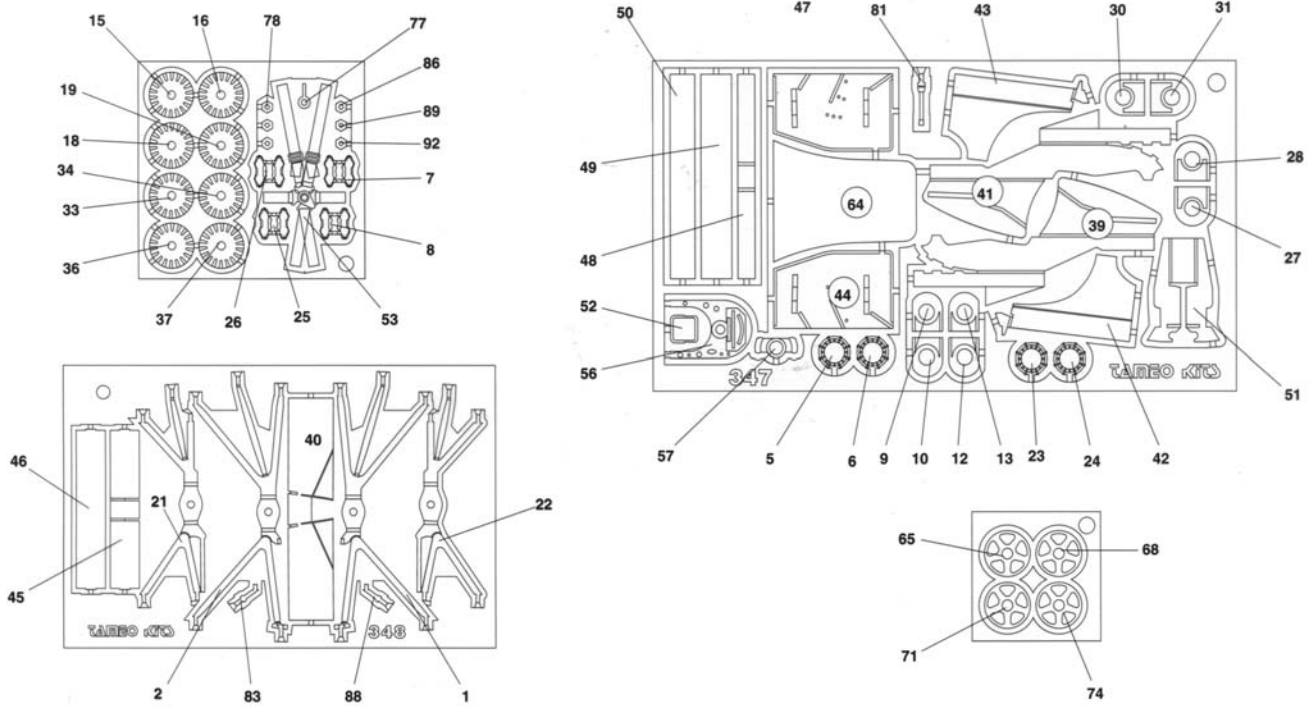

Colour conversion - Conversione colori - Farbenumwandlung
Conversion de couleurs - Colores convensionados

**FIAT 602
SCHWARTZ
MET.**