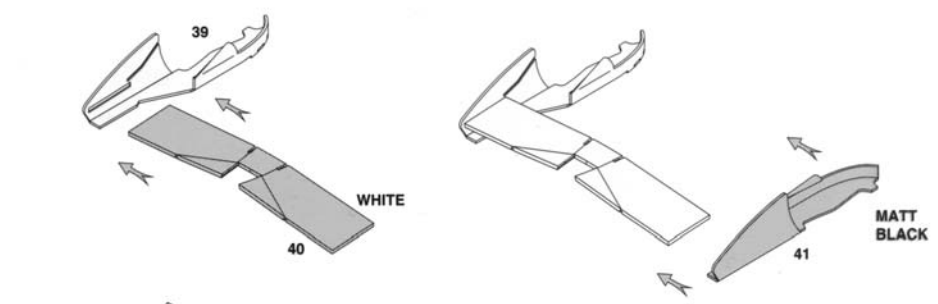

A

B

C

TO ROUND
ARROTONDARE
ABRUNDEN
ARRONDIR
REDONDEAR

TO BEND
PIEGARE
BIEGEN
PLIER
DOBLAR