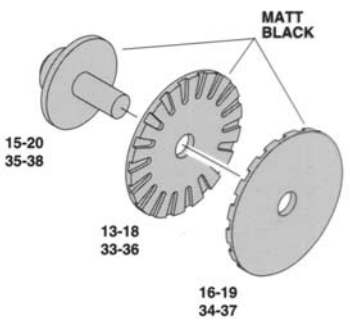

A

B

C

TO ROUND
ARROTONDARE
ABRUNDEN
ARRONDIR
REDONDEAR

TO BEND
PIEGARE
BIEGEN
PLIER
DOBLAR