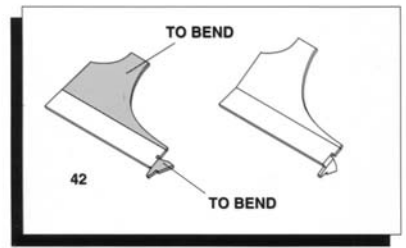

A

B

C

TO ROUND
ARROTONDARE
ABRUNDEN
ARRONDIR
REDONDEAR

TO BEND
PIEGARE
BIEGEN
PLIER
DOBLAR