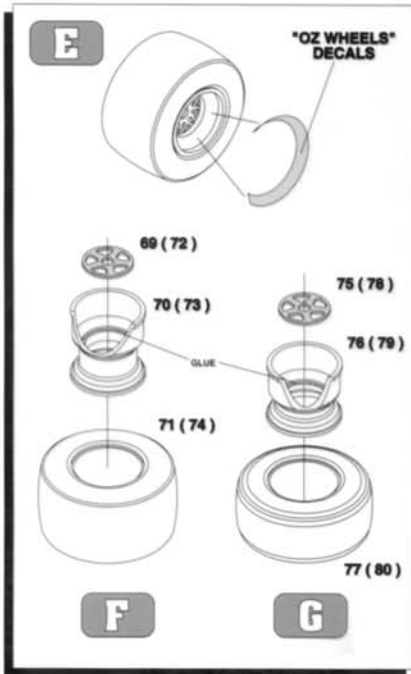

"OZ WHEELS" DECALS
69 (72)
70 (73)
GLUE
71 (74)
75 (78)
76 (79)
77 (80)
F
G