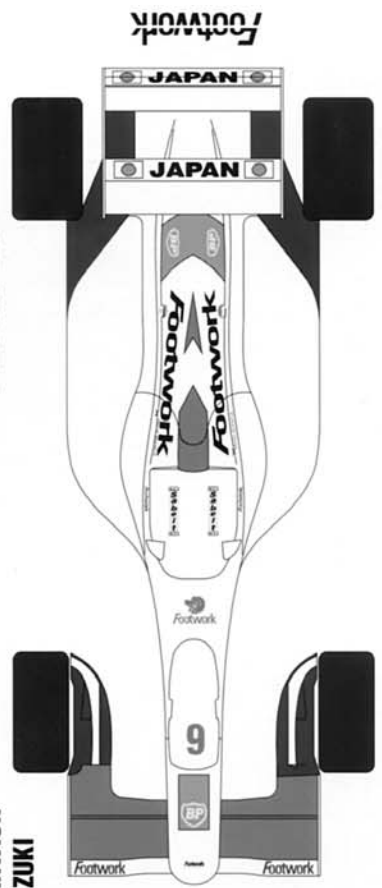

N.9 DEREK WARWICK

N.10 AGURI SUZUKI

O.Z. Wheels adidas

SUZUKI CHASSIS FA14-4

WARWICK CHASSIS FA14.5