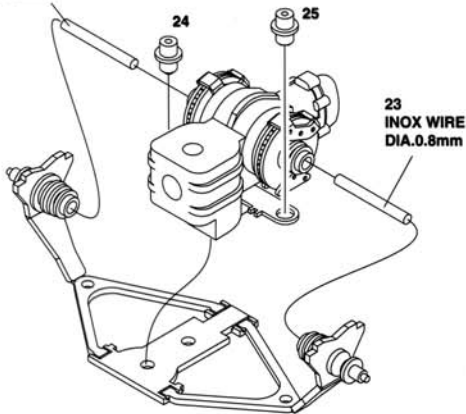

GEAR BOX-REAR SUSPENSION ASSEMBLY

USE THIS MASTER TO BEND THE SUSPENSION

22 INOX WIRE DIA. 0.8mm

FRONT SUSPENSION ASSEMBLY

ENGINE ASSEMBLY

PHOTOETCHEDS

FINAL ASSEMBLY

BODY COLOUR