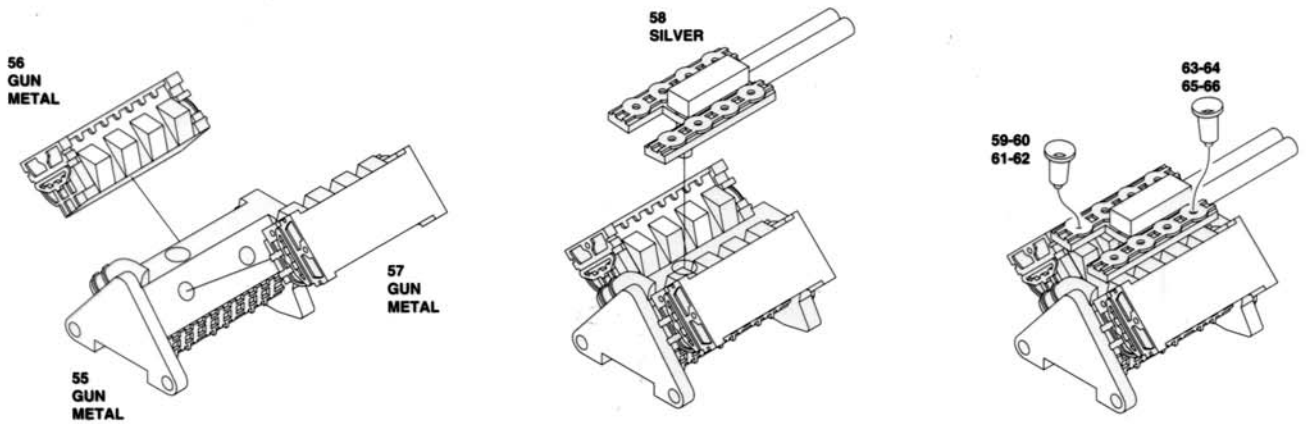

GEAR BOX-REAR SUSPENSION ASSEMBLY

USE THIS MASTER TO BEND THE SUSPENSION

22 INOX WIRE DIA. 0.8mm

FRONT SUSPENSION ASSEMBLY

ENGINE ASSEMBLY

PHOTOETCHEDS

FINAL ASSEMBLY

BODY COLOUR