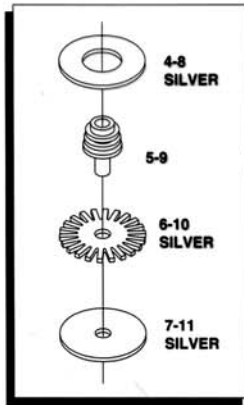

GEAR BOX-REAR SUSPENSION ASSEMBLY

USE THIS MASTER TO BEND THE SUSPENSION

22 INOX WIRE DIA. 0.8mm

FRONT SUSPENSION ASSEMBLY

ENGINE ASSEMBLY

PHOTOETCHEDS

FINAL ASSEMBLY

BODY COLOUR