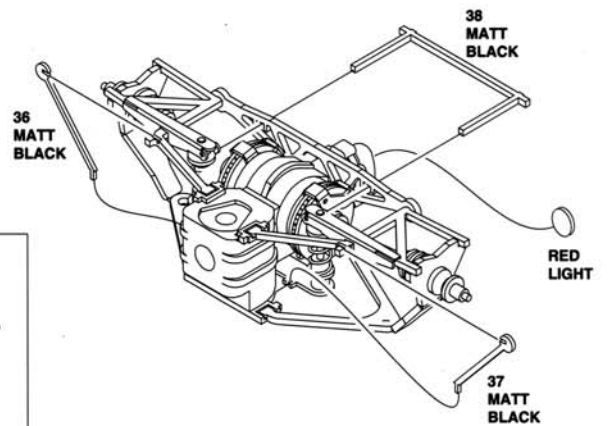

GEAR BOX-REAR SUSPENSION ASSEMBLY

USE THIS MASTER TO BEND THE SUSPENSION

22 INOX WIRE DIA. 0.8mm

FRONT SUSPENSION ASSEMBLY

ENGINE ASSEMBLY

PHOTOETCHEDS

FINAL ASSEMBLY

BODY COLOUR