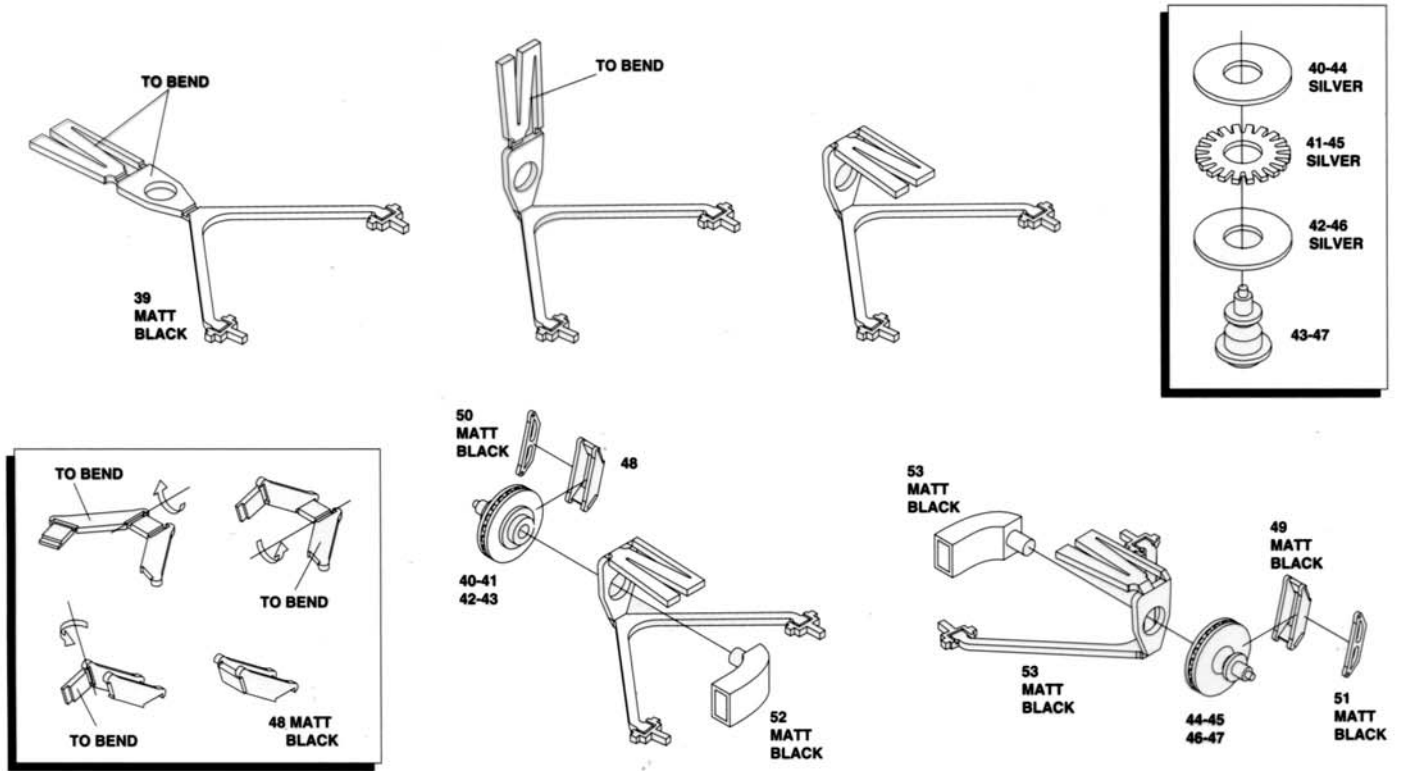

GEAR BOX-REAR SUSPENSION ASSEMBLY

USE THIS MASTER TO BEND THE SUSPENSION

22 INOX WIRE DIA. 0.8mm

FRONT SUSPENSION ASSEMBLY

ENGINE ASSEMBLY

PHOTOETCHEDS

FINAL ASSEMBLY

BODY COLOUR