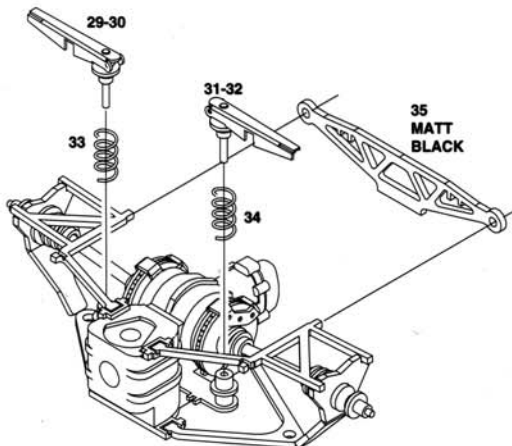

GEAR BOX-REAR SUSPENSION ASSEMBLY

USE THIS MASTER TO BEND THE SUSPENSION

22 INOX WIRE DIA. 0.8mm

FRONT SUSPENSION ASSEMBLY

ENGINE ASSEMBLY

PHOTOETCHEDS

FINAL ASSEMBLY

BODY COLOUR