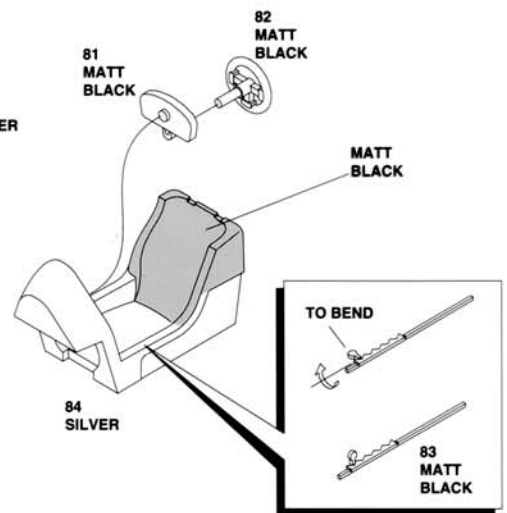

GEAR BOX-REAR SUSPENSION ASSEMBLY

USE THIS MASTER TO BEND THE SUSPENSION

22 INOX WIRE DIA. 0.8mm

FRONT SUSPENSION ASSEMBLY

ENGINE ASSEMBLY

PHOTOETCHEDS

FINAL ASSEMBLY

BODY COLOUR