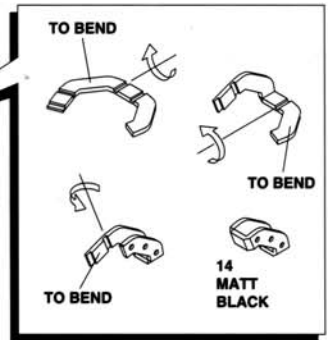

GEAR BOX-REAR SUSPENSION ASSEMBLY

USE THIS MASTER TO BEND THE SUSPENSION

22 INOX WIRE DIA. 0.8mm

FRONT SUSPENSION ASSEMBLY

ENGINE ASSEMBLY

PHOTOETCHEDS

FINAL ASSEMBLY

BODY COLOUR