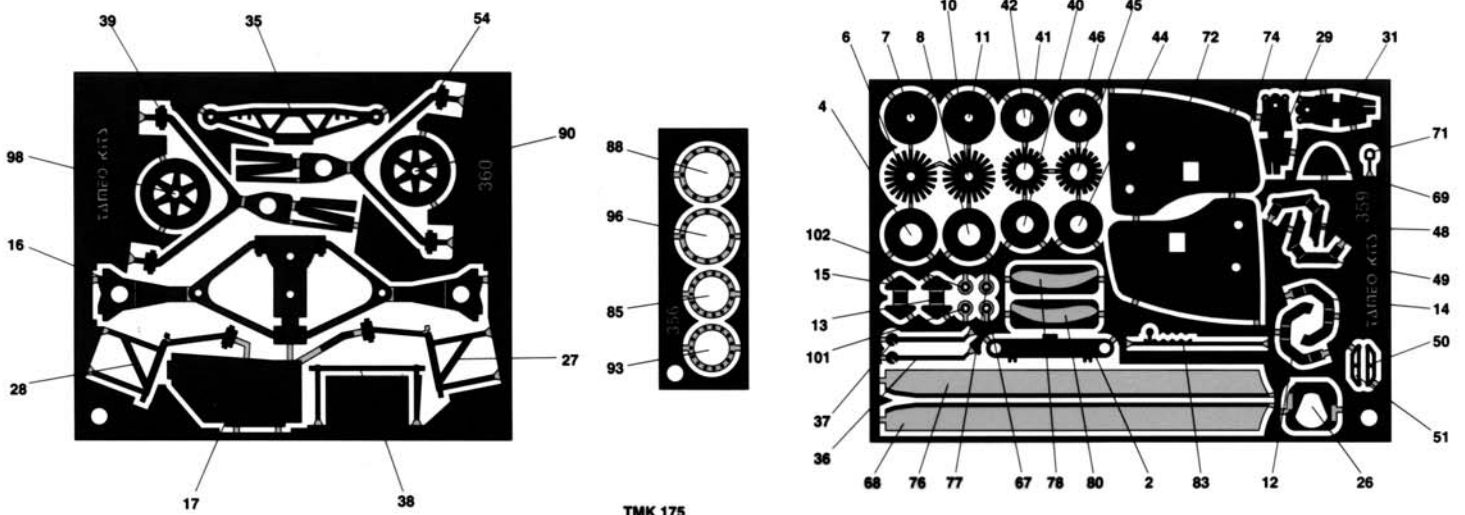

GEAR BOX-REAR SUSPENSION ASSEMBLY

USE THIS MASTER TO BEND THE SUSPENSION

22 INOX WIRE DIA. 0.8mm

FRONT SUSPENSION ASSEMBLY

ENGINE ASSEMBLY

PHOTOETCHEDS

FINAL ASSEMBLY

BODY COLOUR