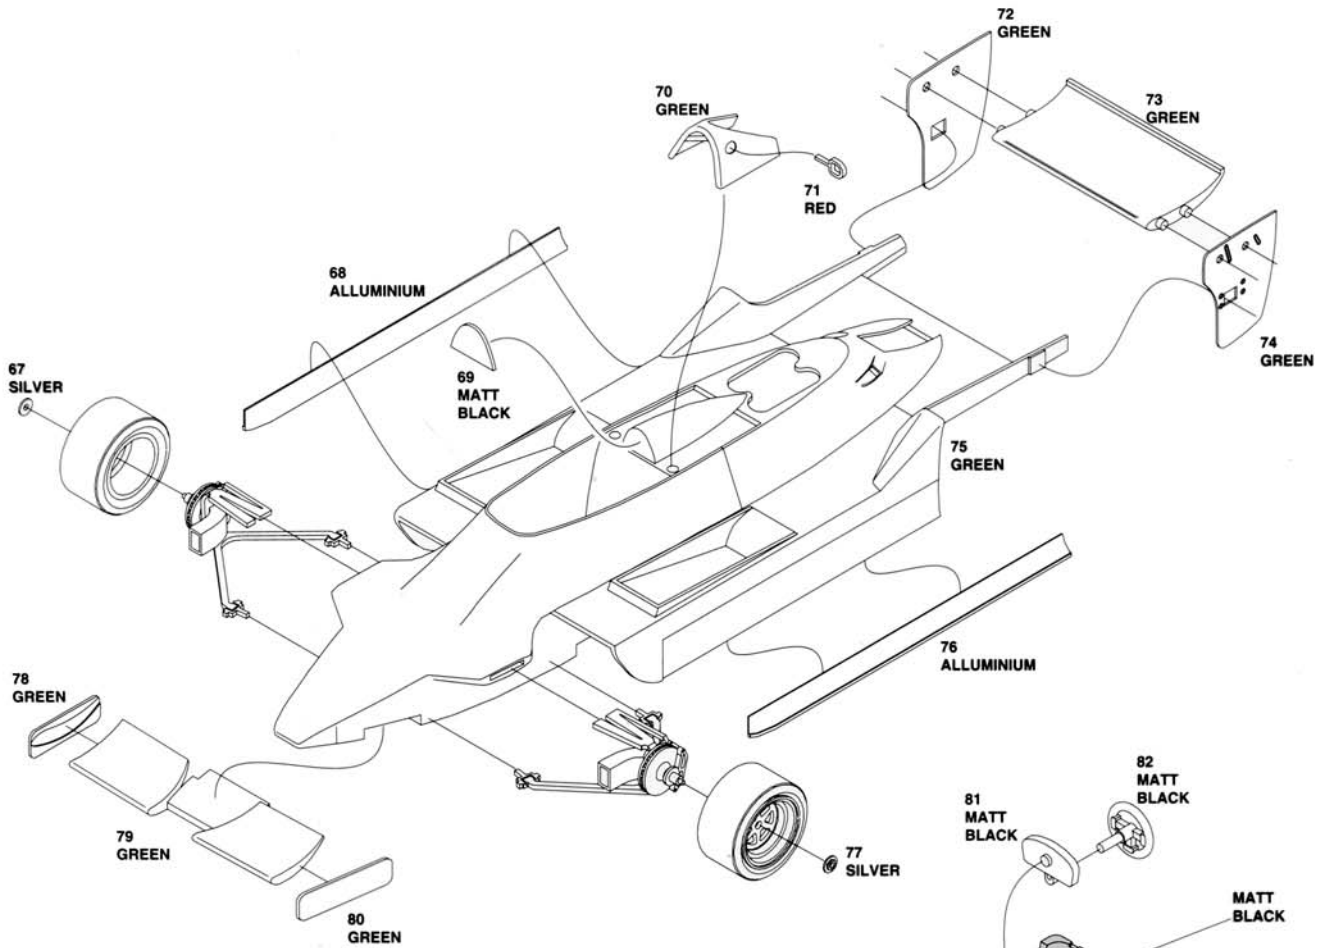

GEAR BOX-REAR SUSPENSION ASSEMBLY

USE THIS MASTER TO BEND THE SUSPENSION

22 INOX WIRE DIA. 0.8mm

FRONT SUSPENSION ASSEMBLY

ENGINE ASSEMBLY

PHOTOETCHEDS

FINAL ASSEMBLY

BODY COLOUR