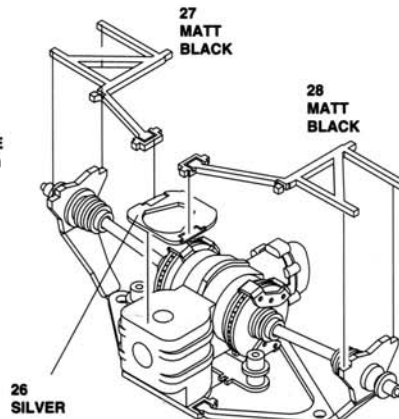

GEAR BOX-REAR SUSPENSION ASSEMBLY

USE THIS MASTER TO BEND THE SUSPENSION

22 INOX WIRE DIA. 0.8mm

FRONT SUSPENSION ASSEMBLY

ENGINE ASSEMBLY

PHOTOETCHEDS

FINAL ASSEMBLY

BODY COLOUR