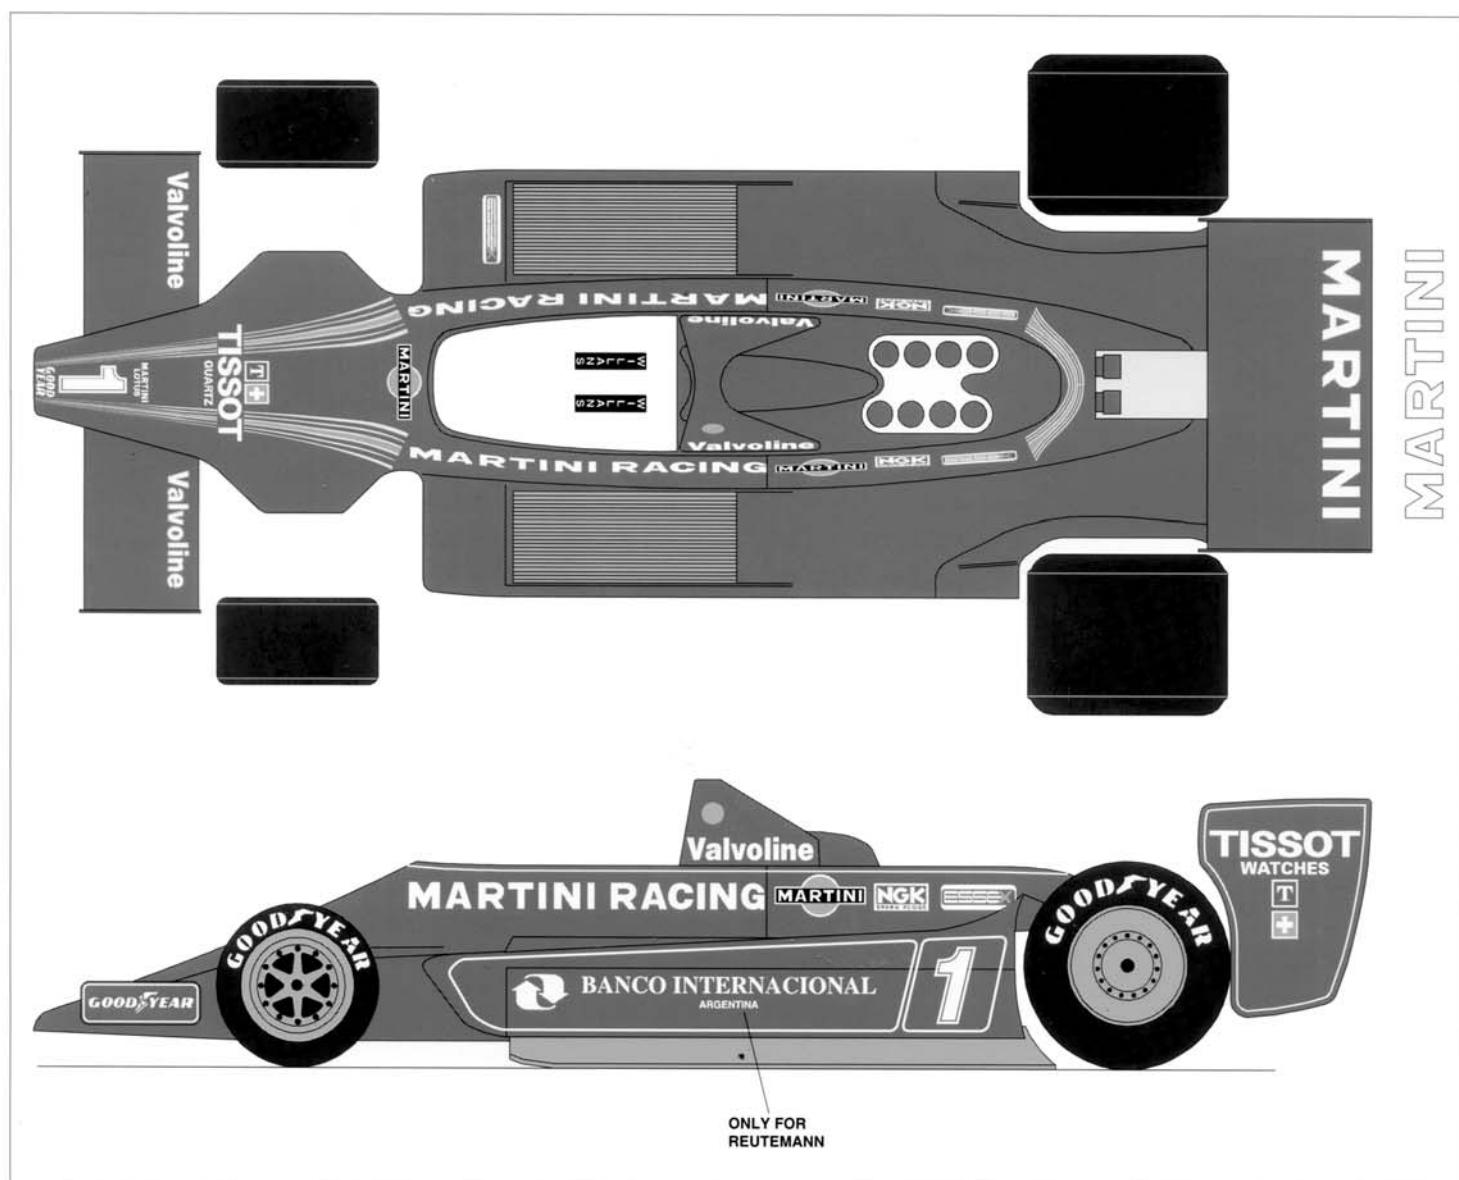

LOTUS FORD 79 " MARTINI " ARGENTINE G.P. 1979

TAMEO KITS srl
Via Valle, 111 - P.O. Box 61
17022 BORGIO VEREZZI SV ITALY
Tel. 39 019 - 615.250
Fax. 39 019 - 615.310
www.tameokits.com
sales@tameokits.com
technical@tameokits.com

GEAR BOX-REAR SUSPENSION ASSEMBLY

USE THIS MASTER TO BEND THE SUSPENSION

22 INOX WIRE DIA. 0.8mm

FRONT SUSPENSION ASSEMBLY

ENGINE ASSEMBLY

PHOTOETCHEDS

FINAL ASSEMBLY

BODY COLOUR