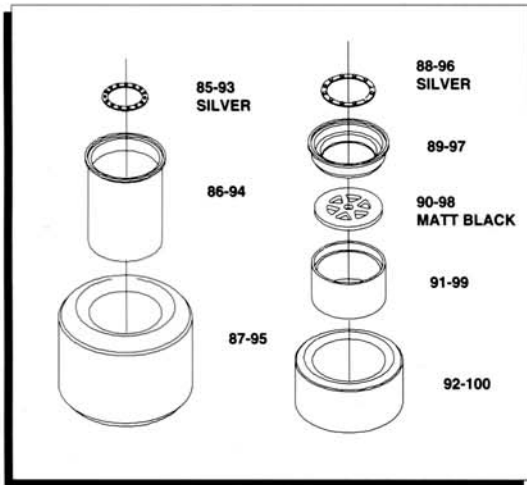

GEAR BOX-REAR SUSPENSION ASSEMBLY

USE THIS MASTER TO BEND THE SUSPENSION

22 INOX WIRE DIA. 0.8mm

FRONT SUSPENSION ASSEMBLY

ENGINE ASSEMBLY

PHOTOETCHEDS

FINAL ASSEMBLY

BODY COLOUR