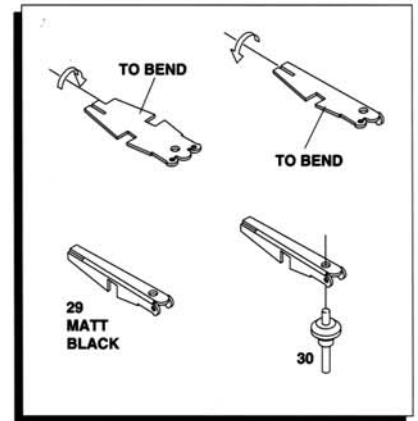

GEAR BOX-REAR SUSPENSION ASSEMBLY

USE THIS MASTER TO BEND THE SUSPENSION

22 INOX WIRE DIA. 0.8mm

FRONT SUSPENSION ASSEMBLY

ENGINE ASSEMBLY

PHOTOETCHEDS

FINAL ASSEMBLY

BODY COLOUR