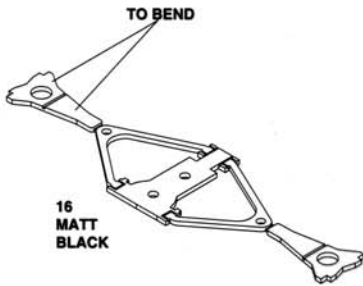

GEAR BOX-REAR SUSPENSION ASSEMBLY

USE THIS MASTER TO BEND THE SUSPENSION

22 INOX WIRE DIA. 0.8mm

FRONT SUSPENSION ASSEMBLY

ENGINE ASSEMBLY

PHOTOETCHEDS

FINAL ASSEMBLY

BODY COLOUR