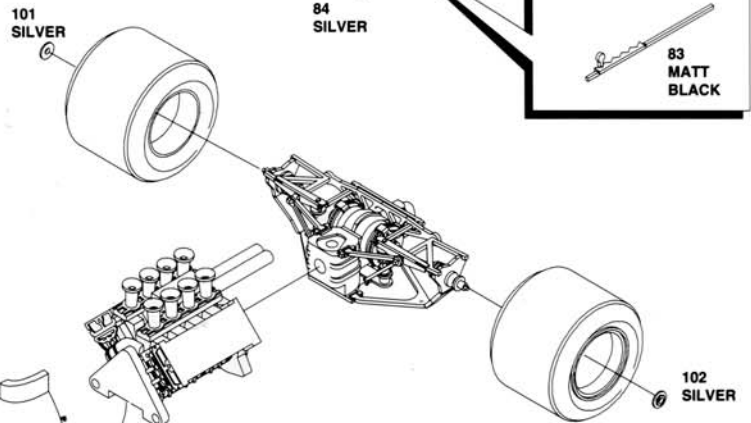

GEAR BOX-REAR SUSPENSION ASSEMBLY

USE THIS MASTER TO BEND THE SUSPENSION

22 INOX WIRE DIA. 0.8mm

FRONT SUSPENSION ASSEMBLY

ENGINE ASSEMBLY

PHOTOETCHEDS

FINAL ASSEMBLY

BODY COLOUR