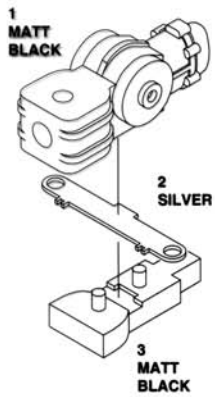

GEAR BOX-REAR SUSPENSION ASSEMBLY

USE THIS MASTER TO BEND THE SUSPENSION

22 INOX WIRE DIA. 0.8mm

FRONT SUSPENSION ASSEMBLY

ENGINE ASSEMBLY

PHOTOETCHEDS

FINAL ASSEMBLY

BODY COLOUR