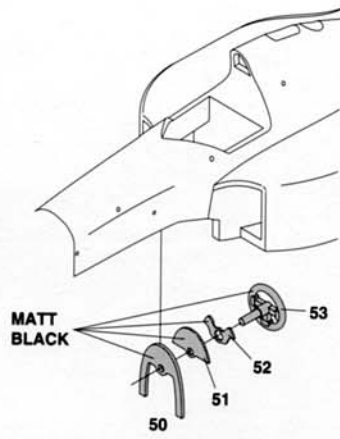

HOW TO HOLE

COLOUR CONVERSION
FIAT 120
TRIUMPH SIGNAL RED

87-88
INOX WIRE