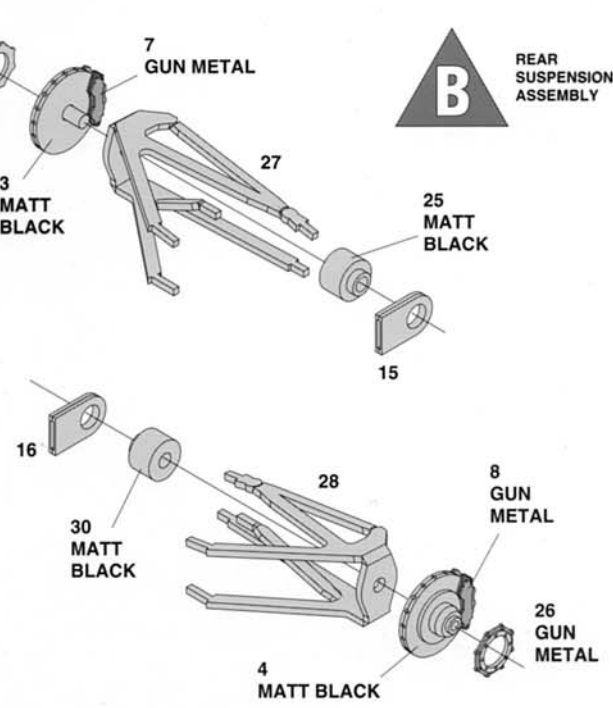

TAMEO KITS

TYRRELL 022  
Manufactured under licence from  
"TYRRELL RACING ORGANIZATION Ltd"

TMK 185

Photo 4

BRITISH G.P. 1994  
SILVERSTONE

Photo 4

3 - UKYO KATAYAMA  
4 - MARK BLUNDELL

Result 7th  
Result Ret.

REAR WING SUPPORT  
RED LIGHT

REAR WING MAIN PLANE

REAR WING ASSEMBLY

TMK 185

PHOTOETCHEDS

**TAMEO KITS** srl  
Via Valle, 111 - P.O. Box 61  
17022 BORGIO VEREZZI SV ITALY  
Tel. 39 019 - 615.250  
Fax. 39 019 - 615.310  
[www.tameokits.com](http://www.tameokits.com)  
[sales@tameokits.com](mailto:sales@tameokits.com)  
[technical@tameokits.com](mailto:technical@tameokits.com)

HOW TO HOLE

COLOUR CONVERSION  
FIAT 120  
TRIUMPH SIGNAL RED

87-88  
INOX WIRE