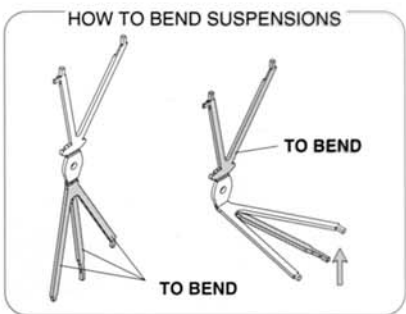

TAMEO KITS

TYRRELL 022  
Manufactured under licence from  
"TYRRELL RACING ORGANIZATION Ltd"

TMK 185

Photo 4

BRITISH G.P. 1994  
SILVERSTONE

Photo 4

3 - UKYO KATAYAMA  
4 - MARK BLUNDELL

Result 7th  
Result Ret.