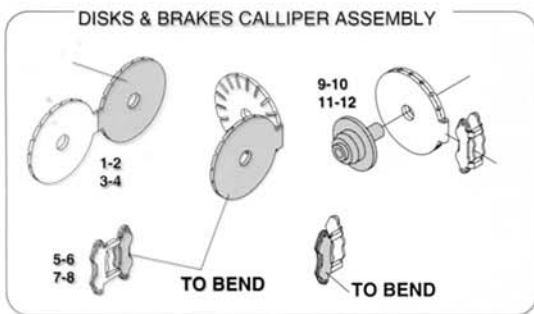

TAMEO KITS

TYRRELL 022  
Manufactured under licence from  
"TYRRELL RACING ORGANIZATION Ltd"

TMK 185

Photo 4

BRITISH G.P. 1994  
SILVERSTONE

Photo 4

3 - UKYO KATAYAMA  
4 - MARK BLUNDELL

Result 7th  
Result Ret.