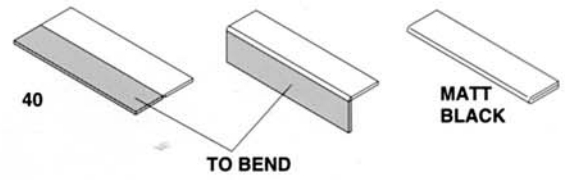

REAR WING MAIN PLANE