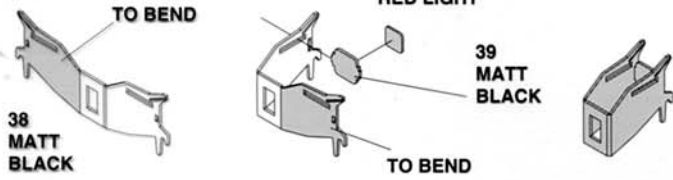

REAR WING SUPPORT
RED LIGHT