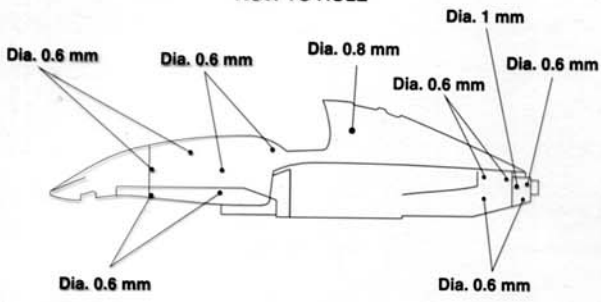

HOW TO HOLE

COLOUR CONVERSION
FIAT 120
TRIUMPH SIGNAL RED

87-88
INOX WIRE