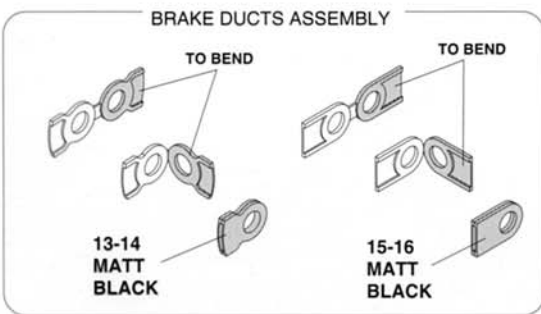

TAMEO KITS

TYRRELL 022  
Manufactured under licence from  
"TYRRELL RACING ORGANIZATION Ltd"

TMK 185

Photo 4

BRITISH G.P. 1994  
SILVERSTONE

Photo 4

3 - UKYO KATAYAMA  
4 - MARK BLUNDELL

Result 7th  
Result Ret.