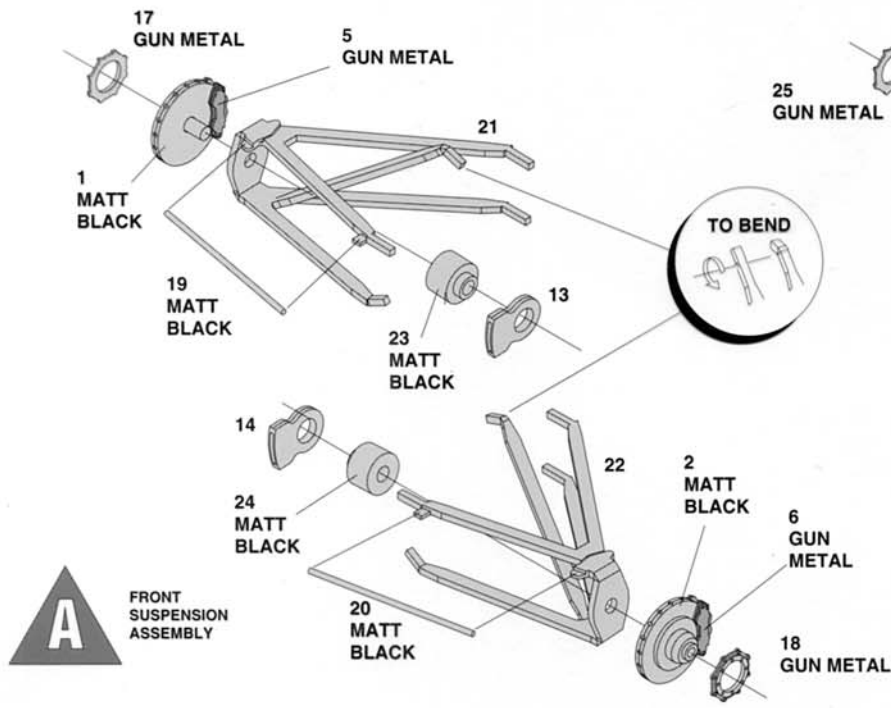

TAMEO KITS

TYRRELL 022  
Manufactured under licence from  
"TYRRELL RACING ORGANIZATION Ltd"

TMK 185

Photo 4

BRITISH G.P. 1994  
SILVERSTONE

Photo 4

3 - UKYO KATAYAMA  
4 - MARK BLUNDELL

Result 7th  
Result Ret.

REAR WING SUPPORT  
RED LIGHT

REAR WING MAIN PLANE

REAR WING ASSEMBLY

TMK 185

PHOTOETCHEDS

**TAMEO KITS** srl  
Via Valle, 111 - P.O. Box 61  
17022 BORGIO VEREZZI SV ITALY  
Tel. 39 019 - 615.250  
Fax. 39 019 - 615.310  
[www.tameokits.com](http://www.tameokits.com)  
[sales@tameokits.com](mailto:sales@tameokits.com)  
[technical@tameokits.com](mailto:technical@tameokits.com)

HOW TO HOLE

COLOUR CONVERSION  
FIAT 120  
TRIUMPH SIGNAL RED

87-88  
INOX WIRE