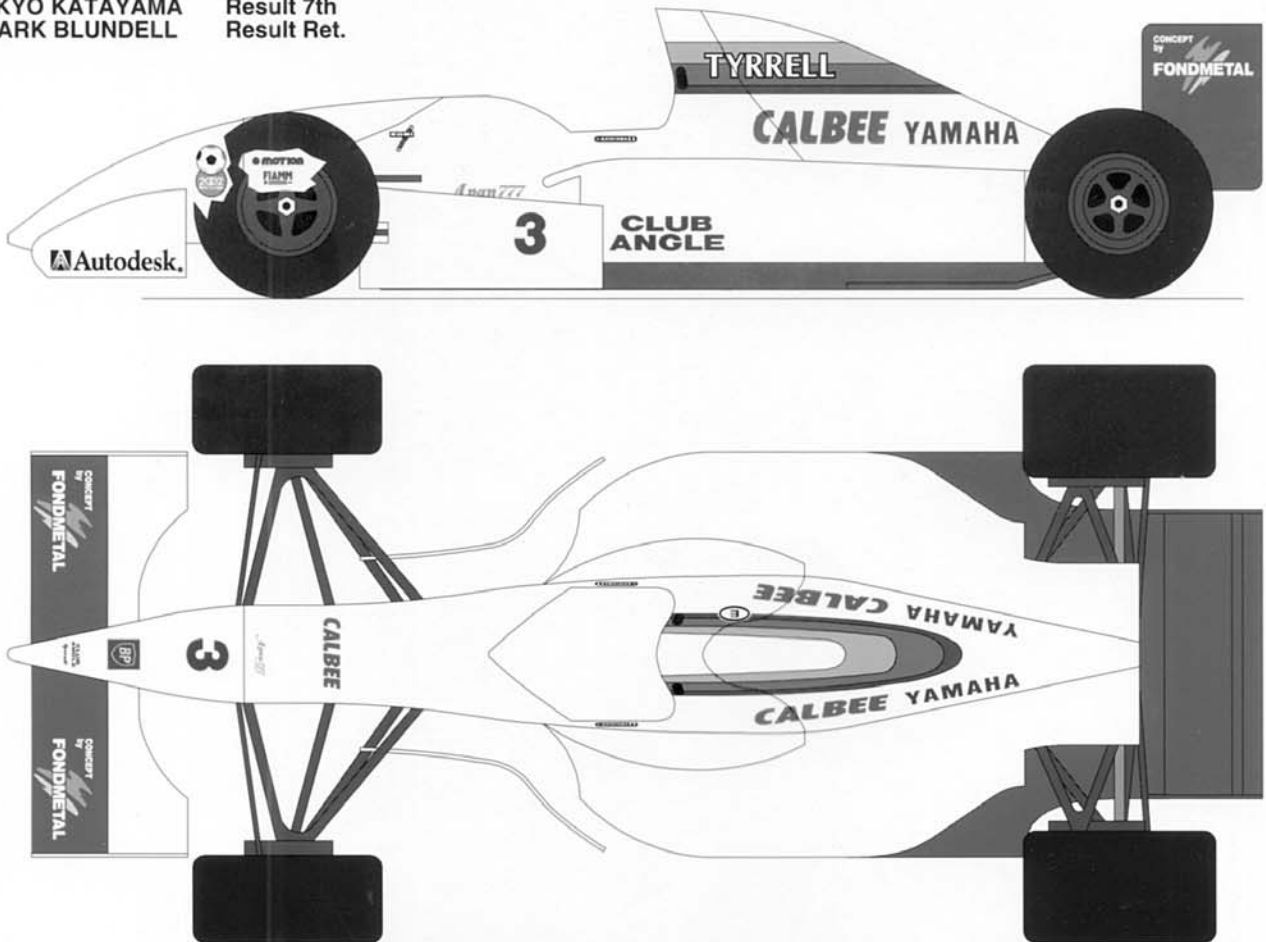

TAMEO KITS

TYRRELL 022  
Manufactured under licence from  
"TYRRELL RACING ORGANIZATION Ltd"

TMK 185

Photo 4

BRITISH G.P. 1994  
SILVERSTONE

Photo 4

3 - UKYO KATAYAMA  
4 - MARK BLUNDELL

Result 7th  
Result Ret.