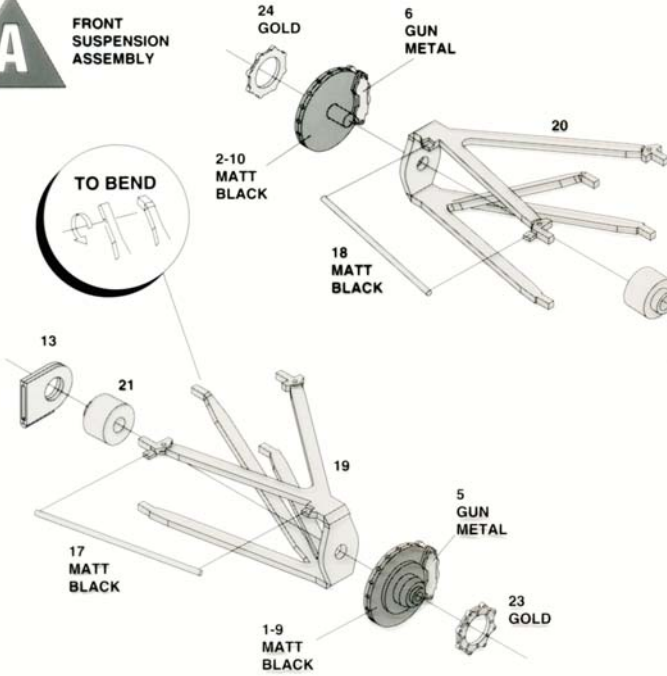

**TMK187 MINARDI M193B
BRAZILIAN G.P. 1994**

23 - P.L. Martini 8th
24 - M Alboreto Ret.

DISKS & BRAKES CALLIPER ASSEMBLY

BRAKE DUCTS ASSEMBLY

HOW TO BEND SUSPENSIONS

A

FRONT SUSPENSION ASSEMBLY

B

REAR SUSPENSION ASSEMBLY

C

FRONT WING ASSEMBLY

REAR WING ASSEMBLY

Fotoincisioni - Photoetched - Fotogeätzt Photogravures - Fotograbado

TAMEO KITS srl

Via Valle, 111 - P.O. Box 61
17022 BORGIO VEREZZI SV ITALY
Tel. 39 019 - 615.250
Fax. 39 019 - 615.310