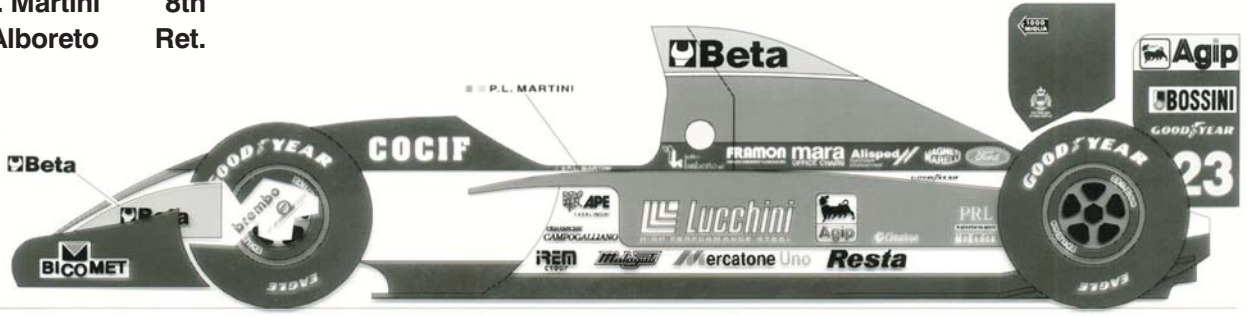

**TMK187 MINARDI M193B
BRAZILIAN G.P. 1994**

23 - P.L. Martini 8th
24 - M Alboreto Ret.

DISKS & BRAKES CALLIPER ASSEMBLY

BRAKE DUCTS ASSEMBLY

HOW TO BEND SUSPENSIONS

A

FRONT SUSPENSION ASSEMBLY

B