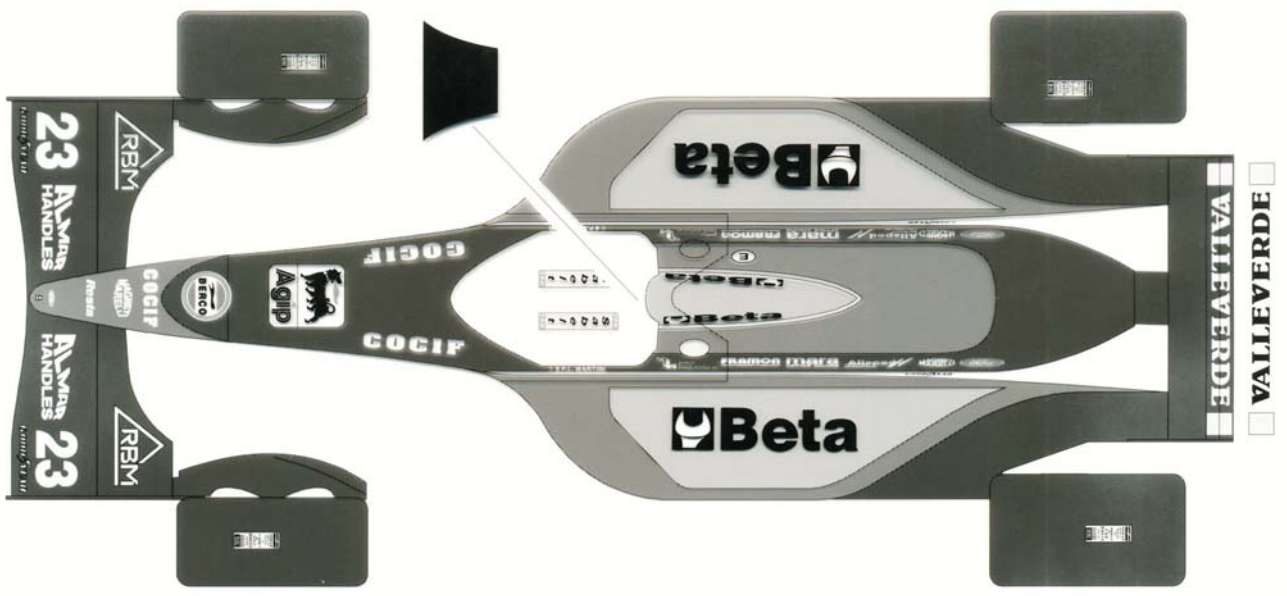

**TMK187 MINARDI M193B
BRAZILIAN G.P. 1994**

23 - P.L. Martini 8th
24 - M Alboreto Ret.

DISKS & BRAKES CALLIPER ASSEMBLY

BRAKE DUCTS ASSEMBLY

HOW TO BEND SUSPENSIONS

A

FRONT SUSPENSION ASSEMBLY

B

REAR SUSPENSION ASSEMBLY

C

FRONT WING ASSEMBLY

REAR WING ASSEMBLY

Fotoincisioni - Photoetched - Fotogeätzt Photogravures - Fotograbado

TAMEO KITS srl

Via Valle, 111 - P.O. Box 61
17022 BORGIO VEREZZI SV ITALY
Tel. 39 019 - 615.250
Fax. 39 019 - 615.310