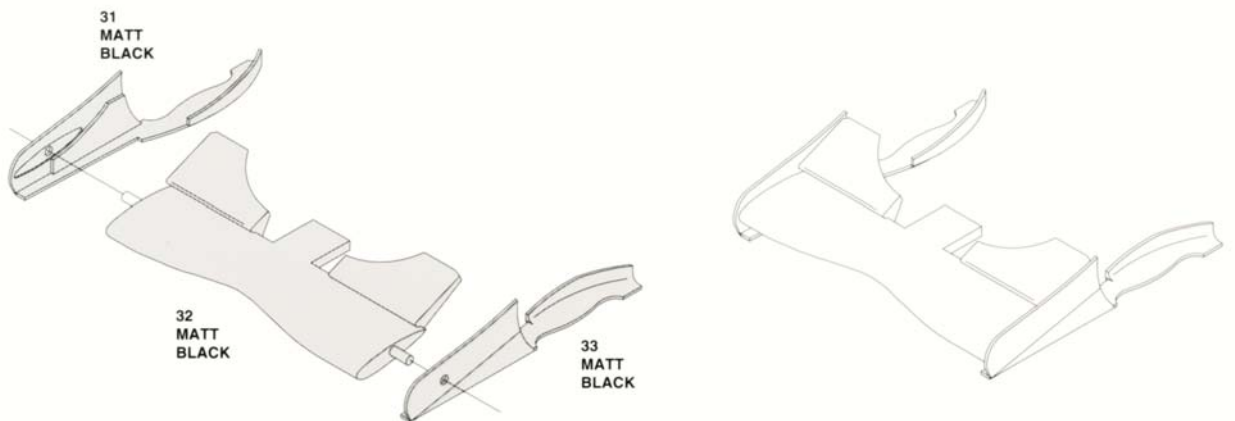

**TMK187 MINARDI M193B
BRAZILIAN G.P. 1994**

23 - P.L. Martini 8th
24 - M Alboreto Ret.

DISKS & BRAKES CALLIPER ASSEMBLY

BRAKE DUCTS ASSEMBLY

HOW TO BEND SUSPENSIONS

A

FRONT SUSPENSION ASSEMBLY

B

REAR SUSPENSION ASSEMBLY

C

FRONT WING ASSEMBLY

REAR WING ASSEMBLY

Fotoincisioni - Photoetched - Fotogeätzt Photogravures - Fotograbado

TAMEO KITS srl

Via Valle, 111 - P.O. Box 61
17022 BORGIO VEREZZI SV ITALY
Tel. 39 019 - 615.250
Fax. 39 019 - 615.310