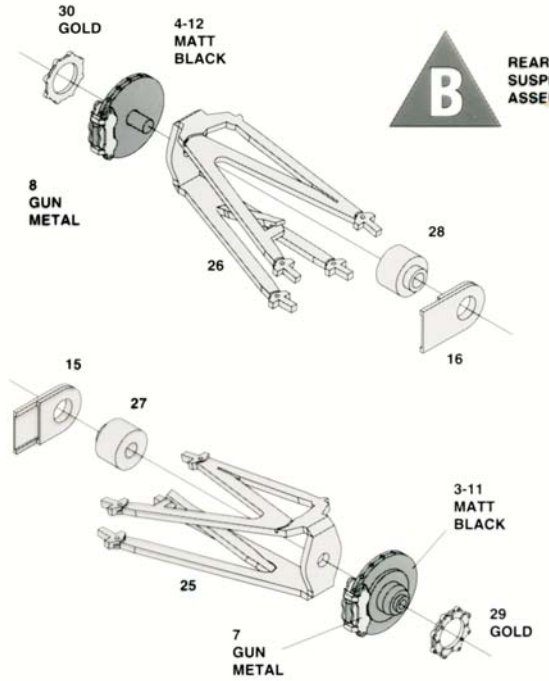

**TMK187 MINARDI M193B
BRAZILIAN G.P. 1994**

23 - P.L. Martini 8th
24 - M Alboreto Ret.

DISKS & BRAKES CALLIPER ASSEMBLY

BRAKE DUCTS ASSEMBLY

HOW TO BEND SUSPENSIONS

A

FRONT SUSPENSION ASSEMBLY

B

REAR SUSPENSION ASSEMBLY

C

FRONT WING ASSEMBLY

REAR WING ASSEMBLY

Fotoincisioni - Photoetched - Fotogeätzt Photogravures - Fotograbado

TAMEO KITS srl

Via Valle, 111 - P.O. Box 61
17022 BORGIO VEREZZI SV ITALY
Tel. 39 019 - 615.250
Fax. 39 019 - 615.310