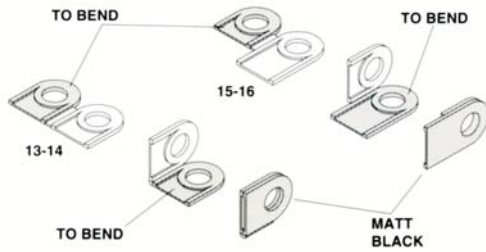

**TMK187 MINARDI M193B
BRAZILIAN G.P. 1994**

23 - P.L. Martini 8th
24 - M Alboreto Ret.

DISKS & BRAKES CALLIPER ASSEMBLY

BRAKE DUCTS ASSEMBLY

HOW TO BEND SUSPENSIONS

A

FRONT SUSPENSION ASSEMBLY

B