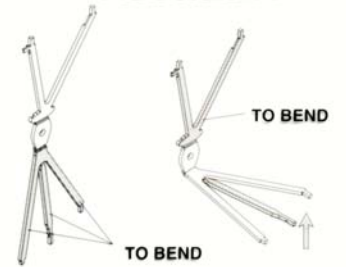

**TMK187 MINARDI M193B
BRAZILIAN G.P. 1994**

23 - P.L. Martini 8th
24 - M Alboreto Ret.

DISKS & BRAKES CALLIPER ASSEMBLY

BRAKE DUCTS ASSEMBLY

HOW TO BEND SUSPENSIONS

A

FRONT SUSPENSION ASSEMBLY

B

REAR SUSPENSION ASSEMBLY

C

FRONT WING ASSEMBLY

REAR WING ASSEMBLY

Fotoincisioni - Photoetched - Fotogeätzt Photogravures - Fotograbado

TAMEO KITS srl

Via Valle, 111 - P.O. Box 61
17022 BORGIO VEREZZI SV ITALY
Tel. 39 019 - 615.250
Fax. 39 019 - 615.310