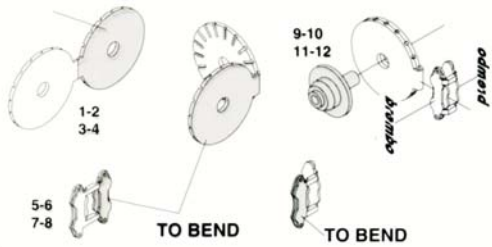

**TMK187 MINARDI M193B
BRAZILIAN G.P. 1994**

23 - P.L. Martini 8th
24 - M Alboreto Ret.

DISKS & BRAKES CALLIPER ASSEMBLY

BRAKE DUCTS ASSEMBLY

HOW TO BEND SUSPENSIONS

A

FRONT SUSPENSION ASSEMBLY

B

REAR SUSPENSION ASSEMBLY

C

FRONT WING ASSEMBLY

REAR WING ASSEMBLY

Fotoincisioni - Photoetched - Fotogeätzt Photogravures - Fotograbado

TAMEO KITS srl

Via Valle, 111 - P.O. Box 61
17022 BORGIO VEREZZI SV ITALY
Tel. 39 019 - 615.250
Fax. 39 019 - 615.310