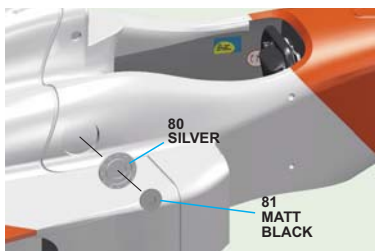

USE THE COLOUR
CHIP TO GET THE
CORRECT SHADE

DECAL OR PAINTING

54
WHITE

DECAL OR PAINTING

GLUE AND STICK
BEFORE PAINTING

55
WHITE

86 ONLY HAKKINEN

MCLAREN MERCEDES MP4/11 HUNGARIAN G.P. 1996