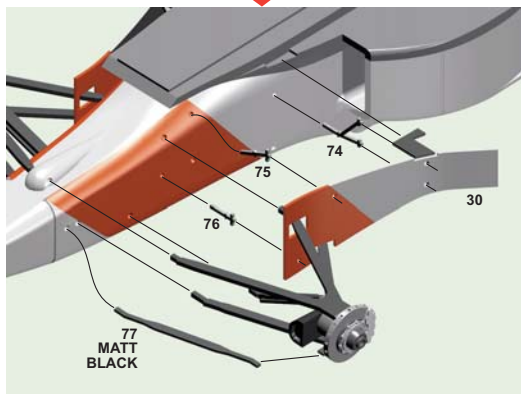

USE THE COLOUR
CHIP TO GET THE
CORRECT SHADE

DECAL OR PAINTING

54
WHITE

DECAL OR PAINTING

GLUE AND STICK
BEFORE PAINTING

55
WHITE

86 ONLY HAKKINEN

MCLAREN MERCEDES MP4/11 HUNGARIAN G.P. 1996