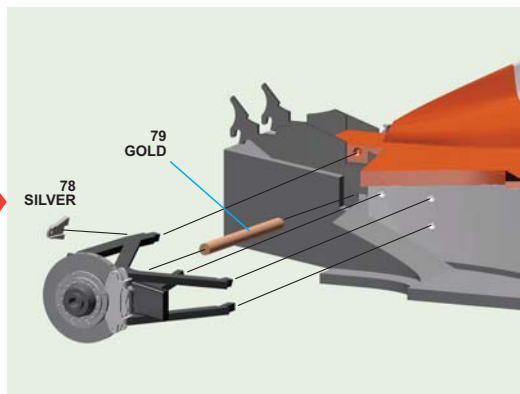

USE THE COLOUR
CHIP TO GET THE
CORRECT SHADE

DECAL OR PAINTING

54
WHITE

DECAL OR PAINTING

GLUE AND STICK
BEFORE PAINTING

55
WHITE

86 ONLY HAKKINEN

MCLAREN MERCEDES MP4/11 HUNGARIAN G.P. 1996