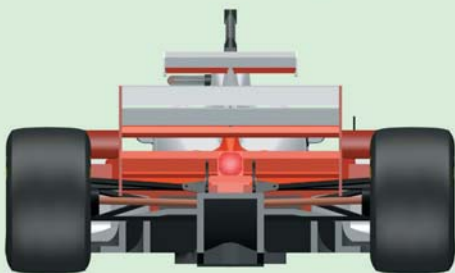

USE THE COLOUR
CHIP TO GET THE
CORRECT SHADE

DECAL OR PAINTING

54
WHITE

DECAL OR PAINTING

GLUE AND STICK
BEFORE PAINTING

55
WHITE

86 ONLY HAKKINEN

MCLAREN MERCEDES MP4/11 HUNGARIAN G.P. 1996