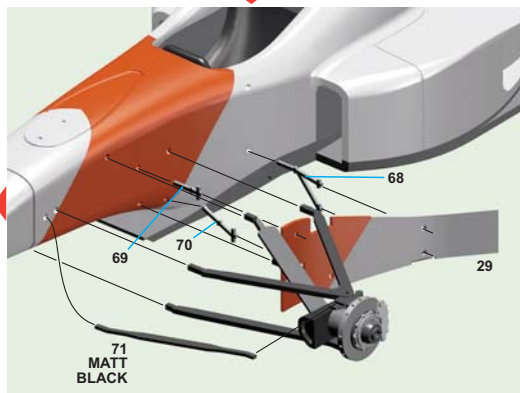

USE THE COLOUR
CHIP TO GET THE
CORRECT SHADE

DECAL OR PAINTING

54
WHITE

DECAL OR PAINTING

GLUE AND STICK
BEFORE PAINTING

55
WHITE

86 ONLY HAKKINEN

MCLAREN MERCEDES MP4/11 HUNGARIAN G.P. 1996