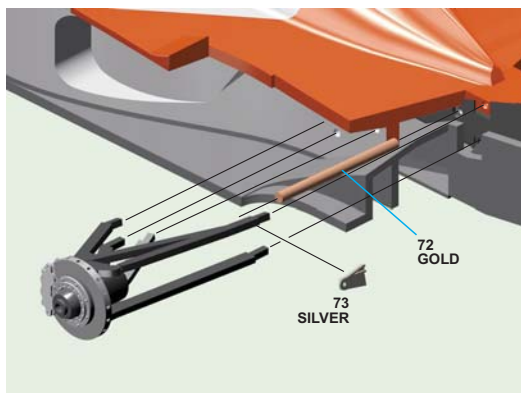

USE THE COLOUR
CHIP TO GET THE
CORRECT SHADE

DECAL OR PAINTING

54
WHITE

DECAL OR PAINTING

GLUE AND STICK
BEFORE PAINTING

55
WHITE

86 ONLY HAKKINEN

MCLAREN MERCEDES MP4/11 HUNGARIAN G.P. 1996