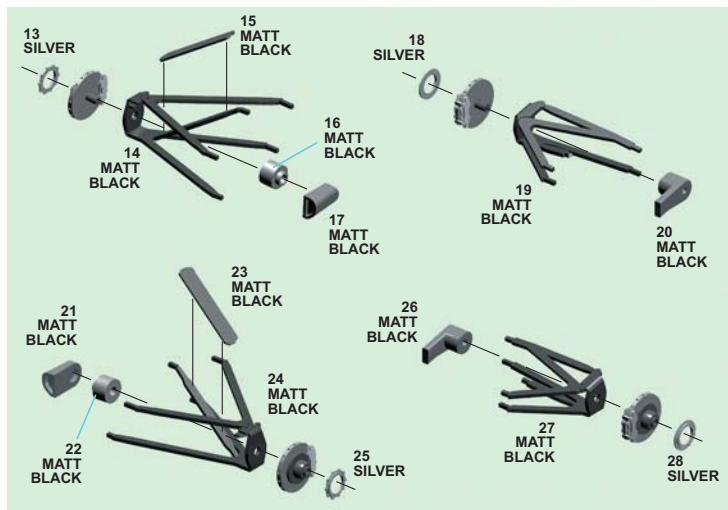

TMK 225

MCLAREN MERCEDES MP4/11

HUNGARIAN G.P. 1996

www.tameokits.com

TAMEO KITS srl

Via Valle, 111 - P.O. Box 61
17022 BORGIO VEREZZI SV ITALY
Tel. 39 019 - 615.250
Fax. 39 019 - 615.310

www.tameokits.com

sales@tameokits.com

technical@tameokits.com

Made in Italy. Collector 1/43 Scale Models. Not for sale to persons under 14 years of age. Dangerous if swallowed. Keep out of reach of children. Tameo Kits not held responsible for any damage or injury resulting from improper use of the product.

Hecho en Italia. Colección de modelos a escala 1/43. Prohibida la venta a menores de 14 años. No comestible. Mantener fuera del alcance e de los niños. Tameo Kits no se hace responsable de los daños causados por el uso incorrecto de este producto.