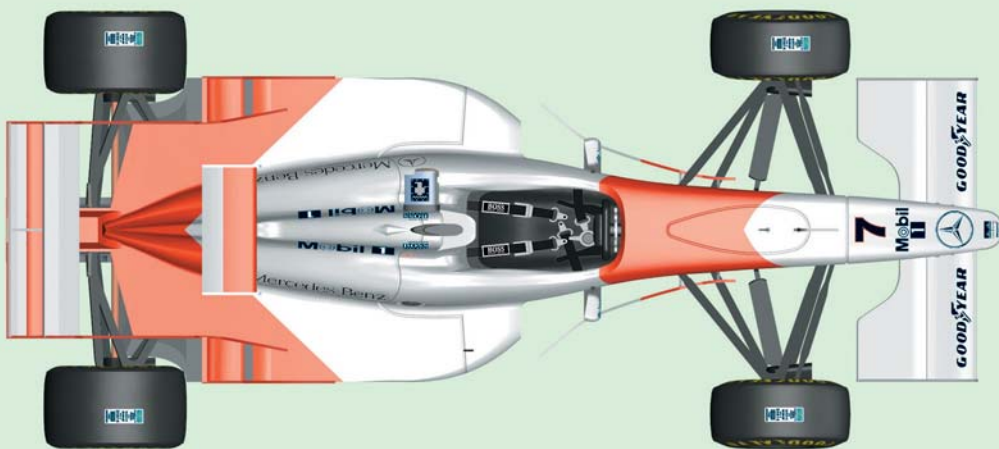

USE THE COLOUR
CHIP TO GET THE
CORRECT SHADE

DECAL OR PAINTING

54
WHITE

DECAL OR PAINTING

GLUE AND STICK
BEFORE PAINTING

55
WHITE

86 ONLY HAKKINEN

MCLAREN MERCEDES MP4/11 HUNGARIAN G.P. 1996