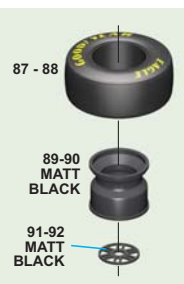

USE THE COLOUR
CHIP TO GET THE
CORRECT SHADE

DECAL OR PAINTING

54
WHITE

DECAL OR PAINTING

GLUE AND STICK
BEFORE PAINTING

55
WHITE

86 ONLY HAKKINEN

MCLAREN MERCEDES MP4/11 HUNGARIAN G.P. 1996