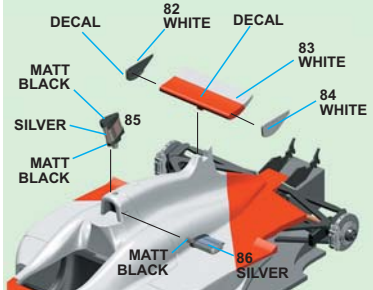

USE THE COLOUR
CHIP TO GET THE
CORRECT SHADE

DECAL OR PAINTING

54
WHITE

DECAL OR PAINTING

GLUE AND STICK
BEFORE PAINTING

55
WHITE

86 ONLY HAKKINEN

MCLAREN MERCEDES MP4/11 HUNGARIAN G.P. 1996