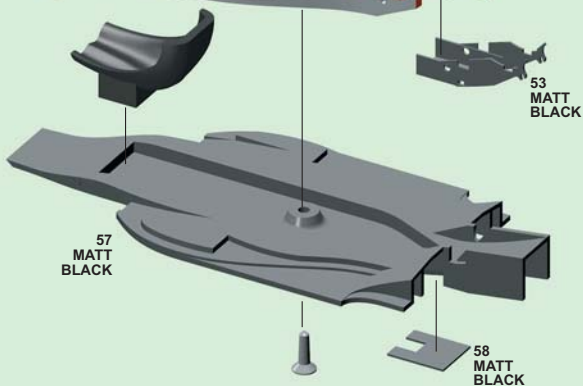

USE THE COLOUR
CHIP TO GET THE
CORRECT SHADE

DECAL OR PAINTING

54
WHITE

DECAL OR PAINTING

GLUE AND STICK
BEFORE PAINTING

55
WHITE

86 ONLY HAKKINEN

MCLAREN MERCEDES MP4/11 HUNGARIAN G.P. 1996