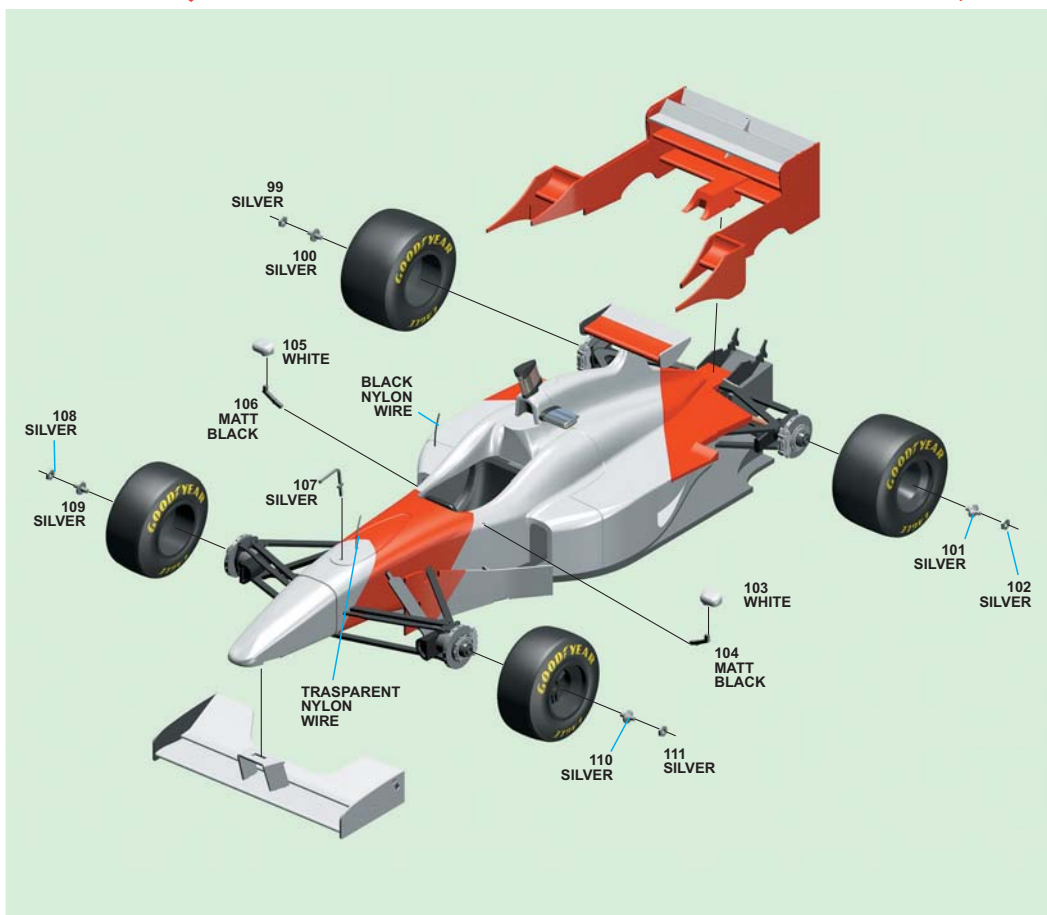

USE THE COLOUR
CHIP TO GET THE
CORRECT SHADE

DECAL OR PAINTING

54
WHITE

DECAL OR PAINTING

GLUE AND STICK
BEFORE PAINTING

55
WHITE

86 ONLY HAKKINEN

MCLAREN MERCEDES MP4/11 HUNGARIAN G.P. 1996