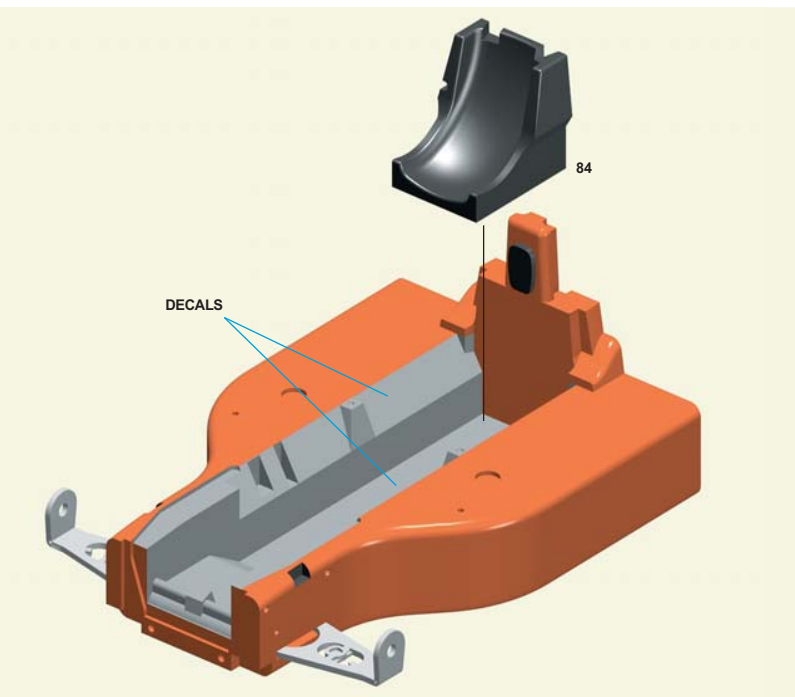

TMK 235

MARCH FORD 761

MONACO G.P. 1976