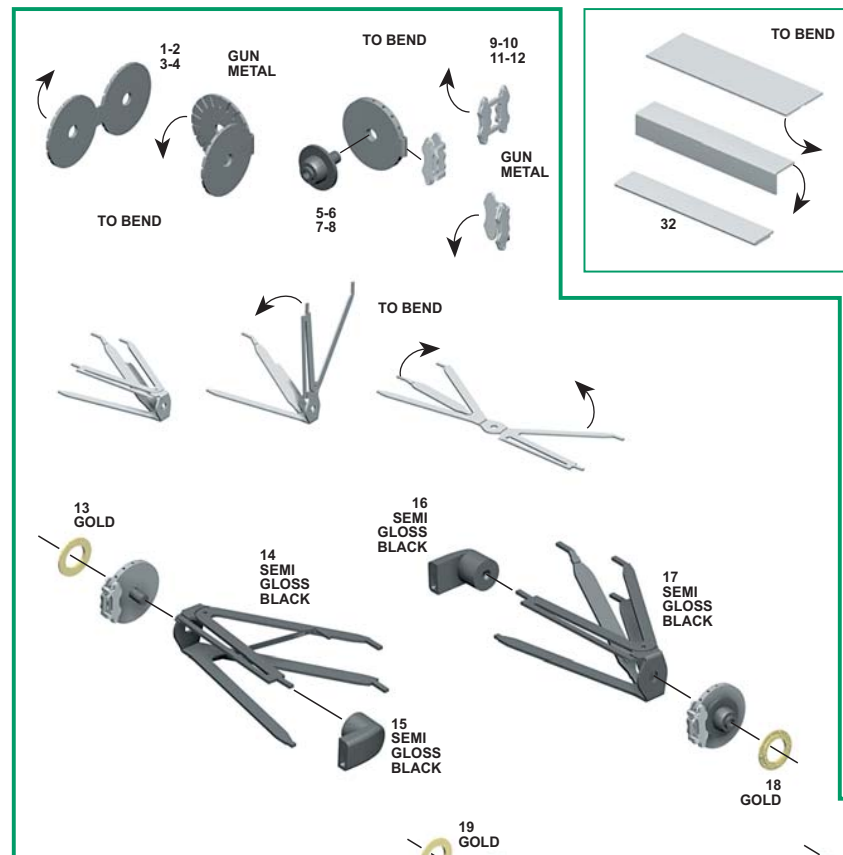

GLUE AND STICK BEFORE PAINTING
INCOLLARE E STUCCARE PRIMA DELLA VERNICIATURA
VOR DER LACKIERUNG VERKLEBEN UND VERSPACHTELN
COLLER ET MASTIQUER AVANT DE VERNIR
PEGAR Y ESTUCAR ANTES DE PINTAR

DIAMETER
DIAMETRO
DURCHMESSER
DIAMETRE
DIAMETRO

USARE IL CAMPIONE COLORE PER LA CORRETTA TONALITA
USE THE COLOR CHIP TO GET THE CORRECT SHADE
BENUTZEN DIE MUSTERFABEN FUER RICHTIG FARBTON
EMPLOYER LE CHAMPION COULEUR POUR OBTENIR LA TONALITE CORRECTE
USAR EL COLOR CAMPEON PER ADQUIRIR UN TONO CORRECTO

TMK250

STEWART FORD S11

MONACO G.P. 1997

TAMEO KITS srl

Via Valle, 111
17022 BORGIO VEREZZI SV ITALY
Tel. 39 019 - 615.250

Made in Italy. Modello per collezionisti in scala 1/43.

Vieta la vendita ai minori di 14 anni.
Nocivo per ingestione. Conservare fuori dalla portata dei bambini.
Tameo Kits declina ogni responsabilita per un uso improprio del prodotto.

Made in Italy. Collector 1/43 Scale Models.

Not for sale to persons under 14 years of age.
Dangerous if swallowed. Keep out of reach of children.
Tameo Kits not held responsible for any damage or injury resulting from improper use of the product.

Made in Italy. Model pour collectionneurs echelle 1/43.
Vente interdite aux enfants de moins de 14 ans. Dangereux si avalé.
Conserver hors de la portee des enfants. Tameo Kits declinte toute responsabilité dans le cas de dommages dérivants de l'usage non approprié du produit.

Made in Italy. Sammlermodell im Massstab 1/43.

Verkauf an Jugendliche unter 14 Jahren verboten. Schädlich bei Verschlucken.
Tameo Kits lehnt jede Verantwortung bei unsachgemässer Benutzung des Produktes ab.

Hecho en Italia. Coleccion de modelos a escala 1/43.