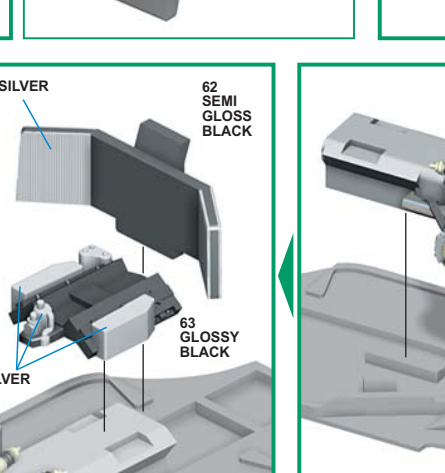

GLUE AND STICK BEFORE PAINTING
INCOLLARE E STUCCARE PRIMA DELLA VERNICIATURA
VOR DER LACKIERUNG VERKLEBEN UND VERSPACHTELN
COLLER ET MASTIQUER AVANT DE VERNIR
PEGAR Y ESTUCAR ANTES DE PINTAR

DIAMETER
DIAMETRO
DURCHMESSER
DIAMETRE
DIAMETRO

USARE IL CAMPIONE COLORE PER LA CORRETTA TONALITA
USE THE COLOR CHIP TO GET THE CORRECT SHADE
BENUTZEN DIE MUSTERFABEN FUER RICHTIG FARBTON
EMPLOYER LE CHAMPION COULEUR POUR OBTENIR LA TONALITE CORRECTE
USAR EL COLOR CAMPEON PER ADQUIRIR UN TONO CORRECTO

TMK250

STEWART FORD S11

MONACO G.P. 1997

TAMEO KITS srl

Via Valle, 111
17022 BORGIO VEREZZI SV ITALY
Tel. 39 019 - 615.250

Made in Italy. Modello per collezionisti in scala 1/43.

Vieta la vendita ai minori di 14 anni.
Nocivo per ingestione. Conservare fuori dalla portata dei bambini.
Tameo Kits declina ogni responsabilita per un uso improprio del prodotto.

Made in Italy. Collector 1/43 Scale Models.

Not for sale to persons under 14 years of age.
Dangerous if swallowed. Keep out of reach of children.
Tameo Kits not held responsible for any damage or injury resulting from improper use of the product.

Made in Italy. Model pour collectionneurs echelle 1/43.
Vente interdite aux enfants de moins de 14 ans. Dangereux si avalé.
Conserver hors de la portee des enfants. Tameo Kits declinte toute responsabilité dans le cas de dommages dérivants de l'usage non approprié du produit.

Made in Italy. Sammlermodell im Massstab 1/43.

Verkauf an Jugendliche unter 14 Jahren verboten. Schädlich bei Verschlucken.
Tameo Kits lehnt jede Verantwortung bei unsachgemässer Benutzung des Produktes ab.

Hecho en Italia. Coleccion de modelos a escala 1/43.