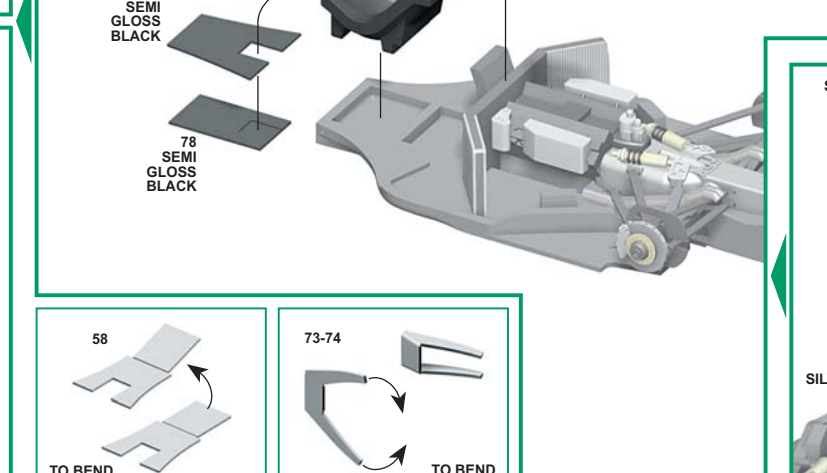

GLUE AND STICK BEFORE PAINTING
INCOLLARE E STUCCARE PRIMA DELLA VERNICIATURA
VOR DER LACKIERUNG VERKLEBEN UND VERSPACHTELN
COLLER ET MASTIQUER AVANT DE VERNIR
PEGAR Y ESTUCAR ANTES DE PINTAR

DIAMETER
DIAMETRO
DURCHMESSER
DIAMETRE
DIAMETRO

USARE IL CAMPIONE COLORE PER LA CORRETTA TONALITA
USE THE COLOR CHIP TO GET THE CORRECT SHADE
BENUTZEN DIE MUSTERFABEN FUER RICHTIG FARBTON
EMPLOYER LE CHAMPION COULEUR POUR OBTENIR LA TONALITE CORRECTE
USAR EL COLOR CAMPEON PER ADQUIRIR UN TONO CORRECTO

TMK250

STEWART FORD S11

MONACO G.P. 1997

TAMEO KITS srl

Via Valle, 111
17022 BORGIO VEREZZI SV ITALY
Tel. 39 019 - 615.250

Made in Italy. Modello per collezionisti in scala 1/43.

Vieta la vendita ai minori di 14 anni.
Nocivo per ingestione. Conservare fuori dalla portata dei bambini.
Tameo Kits declina ogni responsabilita per un uso improprio del prodotto.

Made in Italy. Collector 1/43 Scale Models.

Not for sale to persons under 14 years of age.
Dangerous if swallowed. Keep out of reach of children.
Tameo Kits not held responsible for any damage or injury resulting from improper use of the product.

Made in Italy. Model pour collectionneurs echelle 1/43.
Vente interdite aux enfants de moins de 14 ans. Dangereux si avalé.
Conserver hors de la portee des enfants. Tameo Kits declinte toute responsabilité dans le cas de dommages dérivants de l'usage non approprié du produit.

Made in Italy. Sammlermodell im Massstab 1/43.

Verkauf an Jugendliche unter 14 Jahren verboten. Schädlich bei Verschlucken.
Tameo Kits lehnt jede Verantwortung bei unsachgemässer Benutzung des Produktes ab.

Hecho en Italia. Coleccion de modelos a escala 1/43.