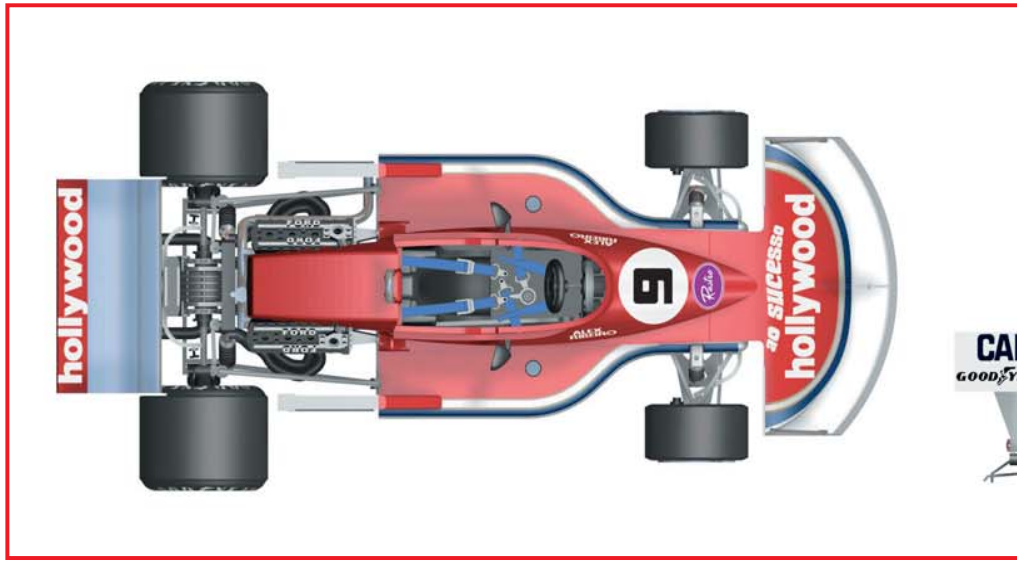

TO BEND 145  
TO BEND 146

• MATT US-TAN HUMBROL no. 118  
• GLOSSY RED HUMBROL no. 19

**18**

145 TO BEND  
146 TO BEND

**19**

145 TO BEND  
146 TO BEND

**NEDERLAND G.P. 1977**

9 - Alex Dias Ribeiro 11th