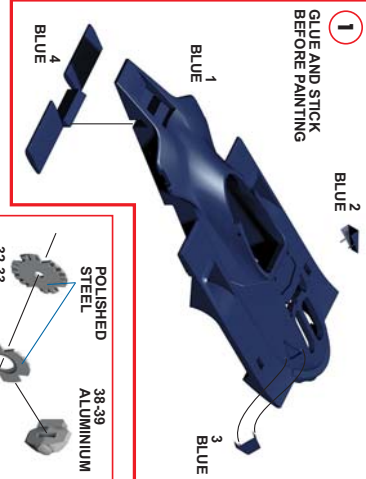

1
GLUE AND STICK
BEFORE PAINTING