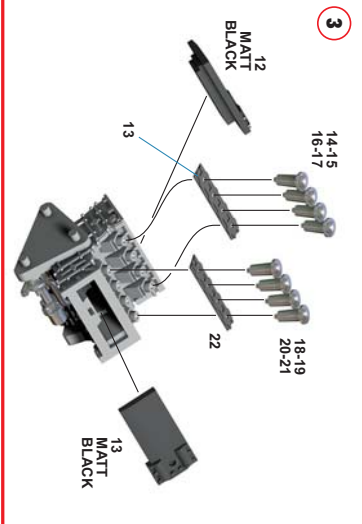

TAMEO KIT
scale racing car models

TMK 270 SHADOW FORD DN96 BELGIAN G.P. 1979

www.tameokits.com

2

3

1
GLUE AND STICK
BEFORE PAINTING

6

7

4

5

8

9

10

11

12