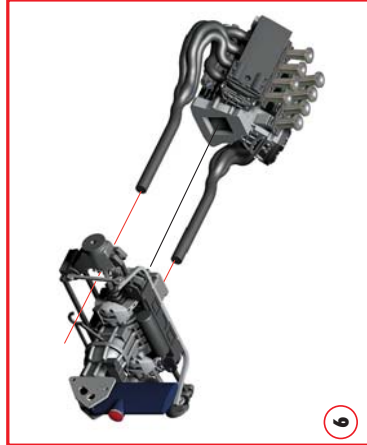

TAMEO KIT
scale racing car models

TMK 270 SHADOW FORD DN96 BELGIAN G.P. 1979

www.tameokits.com

2

3

1
GLUE AND STICK
BEFORE PAINTING

6

7

4

5

8

9

10

11

12