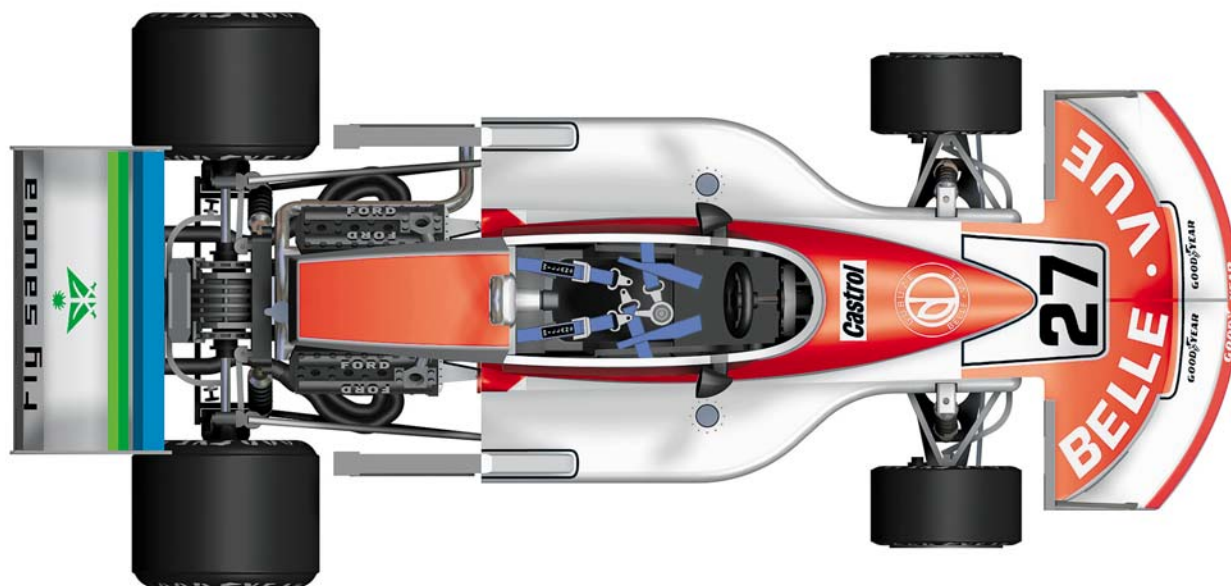

TAMEO KITS
scale racing car models

TMK274

MARCH WILLIAMS FORD 761

"Belle Vue"

DUTCH G.P. 1979

TAMEO ARCHIVES

DUTCH G. P. 1977

27 - PATRICK NEVE