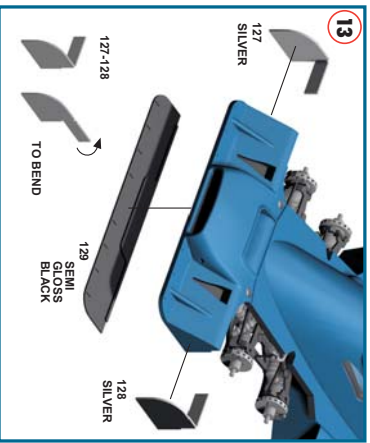

PARTS
PEZZI
STÜCKE
ПЬЕСЫ
PIEZAS

STEEL WIRE
FID.D'ACCIAIO
STAHLDRAHT
FIL ACIER
ALAMBRE DACERO

DIAMETER
DURCHMESSER
DIAMETRO
DIAMETRO

TO BEND
PIEGARE
BIEGEN
ПЛЕР
DOBLAR

DO NOT USE
NON USARE
NICHT BENUTZEN
NE PAS EMPLOYER
NO USAR