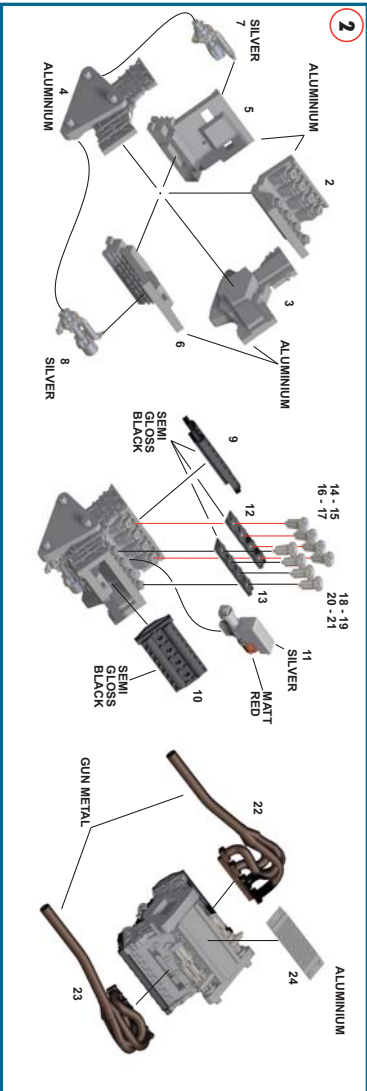

TMK 2999

TYRRELL P34 6WHEELS DUTCH G.P. 1976

"APPROVED AND LICENSED BY TYRRELL PROMOTIONS LTD."

NISSAN BR7 BLUE
PORCHE L39 F BLAU
VOLKSWAGEN
LFSK LIMOGES BLAU
FIAT 479/A BLU LINE

WOOD
LEGNÖ
HOLZ
MADERA

MATT BLUE
BLU OPACO
BLAU
AZUL

MATT RED
ROSSO OPACO
MATT ROT
ROUGE OPACQUE
ROUQUINE
TAMIYA XF7

ALUMINIUM
ALUMINIUM
ALUMINIUM
ALUMINIUM

SILVER
ARGENTO
SILBER
ARGENT
PLATA

SEMI GLOSS BLUE
HALB ANSCHWARZ
ALUMINIUM
MATO SEMIBRILANTE

GUN METAL
GRIGIO FUCILE
ALUMINIUM
GRIS FUSIL
AZUL

4 PARTS N. 61 - 62 - 63 - 64
DIAMETER Ø 0.6 mm

5 GUN METAL

6 ALUMINIUM

7 SILVER

3 SILVER

SEMI GLOSS BLACK

SEMI GLOSS BLACK

ALUMINIUM

2 ALUMINIUM

SEMI GLOSS BLACK

MATT RED

ALUMINIUM

TO BEND

4 PARTS N. 61 - 62 - 63 - 64
DIAMETER Ø 0.6 mm

5 GUN METAL

6 ALUMINIUM

7 SILVER

3 SILVER

SEMI GLOSS BLACK

SEMI GLOSS BLACK

ALUMINIUM

2 ALUMINIUM

SEMI GLOSS BLACK

MATT RED

ALUMINIUM

TO BEND

4 PARTS N. 61 - 62 - 63 - 64
DIAMETER Ø 0.6 mm

5 GUN METAL

6 ALUMINIUM

7 SILVER

3 SILVER

SEMI GLOSS BLACK

SEMI GLOSS BLACK

ALUMINIUM

2 ALUMINIUM

SEMI GLOSS BLACK

MATT RED

ALUMINIUM

TO BEND