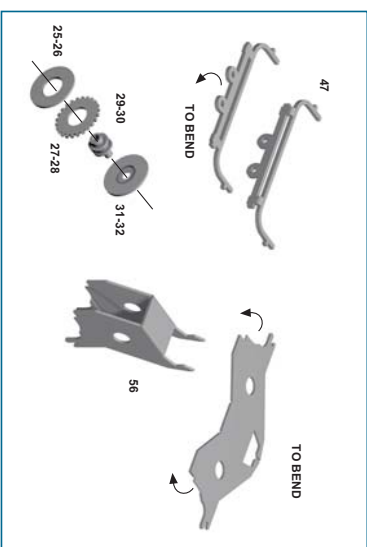

TMK 2999

TYRRELL P34 6WHEELS DUTCH G.P. 1976

"APPROVED AND LICENSED BY TYRRELL PROMOTIONS LTD."

NISSAN BR7 BLUE
PORCHE L39 F BLAU
VOLKSWAGEN
LFSK LIMOGES BLAU
FIAT 479/A BLU LINE

WOOD
LEGNÖ
HOLZ
MADERA

MATT BLUE
BLU OPACO
BLAU
AZUL

MATT RED
ROSSO OPACO
MATT ROT
ROUGE OPACQUE
ROUQUINE
TAMIYA XF7

ALUMINIUM
ALUMINIUM
ALUMINIUM
ALUMINIUM

SILVER
ARGENTO
SILBER
ARGENT
PLATA

SEMI GLOSS BLUE
HALB ANSCHWARZ
ALUMINIUM
MATO SEMIBRILANTE

GUN METAL
GRIGIO FUCILE
ALUMINIUM
GRIS FUSIL
AZUL

4 PARTS N. 61 - 62 - 63 - 64
DIAMETER Ø 0.6 mm

5 GUN METAL

6 ALUMINIUM

7 SILVER

3 SILVER

SEMI GLOSS BLACK

SEMI GLOSS BLACK

ALUMINIUM

2 ALUMINIUM

SEMI GLOSS BLACK

MATT RED

ALUMINIUM

TO BEND

4 PARTS N. 61 - 62 - 63 - 64
DIAMETER Ø 0.6 mm

5 GUN METAL

6 ALUMINIUM

7 SILVER

3 SILVER

SEMI GLOSS BLACK

SEMI GLOSS BLACK

ALUMINIUM

2 ALUMINIUM

SEMI GLOSS BLACK

MATT RED

ALUMINIUM

TO BEND

4 PARTS N. 61 - 62 - 63 - 64
DIAMETER Ø 0.6 mm

5 GUN METAL

6 ALUMINIUM

7 SILVER

3 SILVER

SEMI GLOSS BLACK

SEMI GLOSS BLACK

ALUMINIUM

2 ALUMINIUM

SEMI GLOSS BLACK

MATT RED

ALUMINIUM

TO BEND