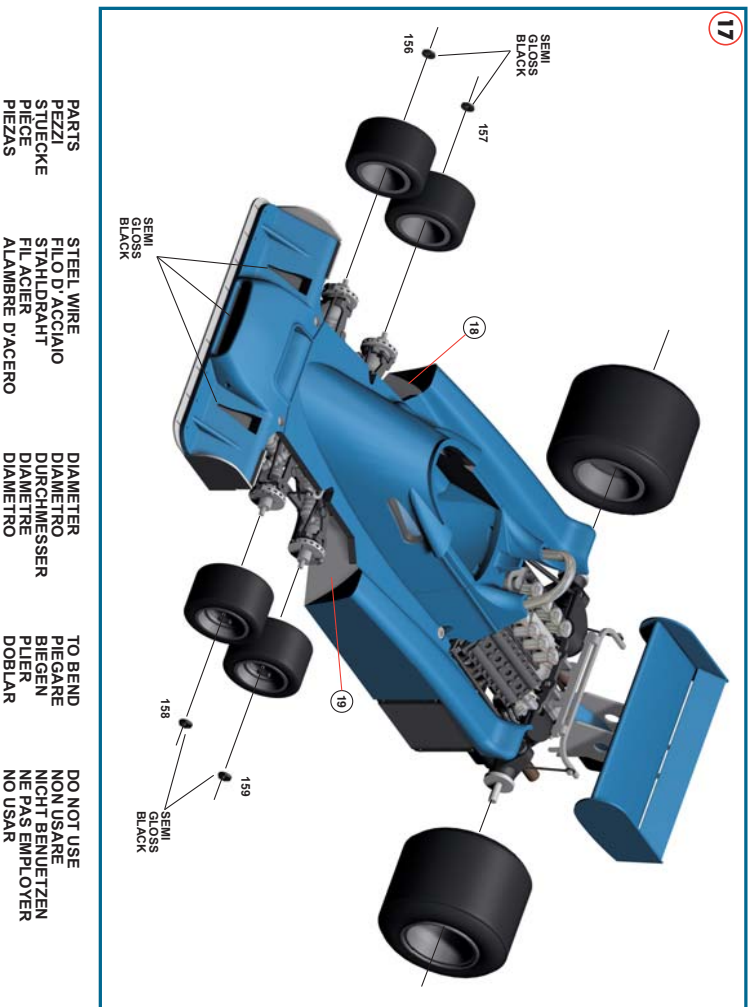

PARTS
PEZZI
STÜCKE
ПЬЕСЫ
PIEZAS

STEEL WIRE
FID.D'ACCIAIO
STAHLDRAHT
FIL ACIER
ALAMBRE DACERO

DIAMETER
DURCHMESSER
DIAMETRO
DIAMETRO

TO BEND
PIEGARE
BIEGEN
ПЛЕР
DOBLAR

DO NOT USE
NON USARE
NICHT BENUTZEN
NE PAS EMPLOYER
NO USAR