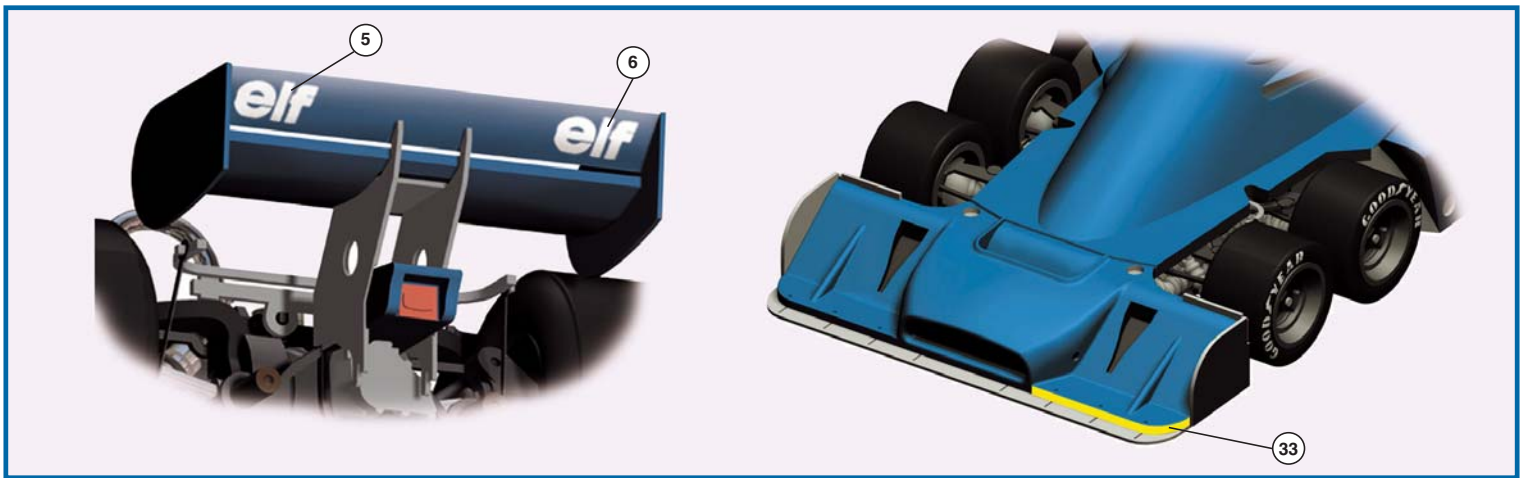

TYRRELL FORD P34

"APPROVED AND LICENSED BY TYRRELL PROMOTIONS LTD"

TAMEO KITS srl
Via Valle, 111 - P.O. Box 61
17022 BORGIO VEREZZI SV ITALY
Tel. 39 019 - 615.250
Fax. 39 019 - 615.310
www.tameokits.com
sales@tameokits.com
technical@tameokits.com