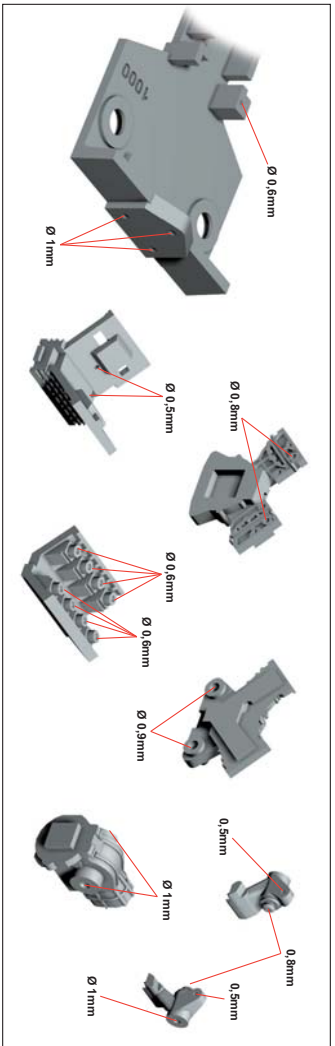

TMK 2999

TYRRELL P34 6WHEELS DUTCH G.P. 1976

"APPROVED AND LICENSED BY TYRRELL PROMOTIONS LTD."

NISSAN BR7 BLUE
PORCHE L39 F BLAU
VOLKSWAGEN
LFSK LIMOGES BLAU
FIAT 479/A BLU LINE

WOOD
LEGNÖ
HOLZ
MADERA

MATT BLUE
BLU OPACO
BLAU
AZUL

MATT RED
ROSSO OPACO
MATT ROT
ROUGE OPACQUE
ROUQUINE
TAMIYA XF7

ALUMINIUM
ALUMINIUM
ALUMINIUM
ALUMINIUM

SILVER
ARGENTO
SILBER
ARGENT
PLATA

SEMI GLOSS BLUE
HALB ANSCHWARZ
ALUMINIUM
MATO SEMIBRILANTE

GUN METAL
GRIGIO FUCILE
ALUMINIUM
GRIS FUSIL
AZUL

4 PARTS N. 61 - 62 - 63 - 64
DIAMETER Ø 0.6 mm

5 GUN METAL

6 ALUMINIUM

7 SILVER

3 SILVER

SEMI GLOSS BLACK

SEMI GLOSS BLACK

ALUMINIUM

2 ALUMINIUM

SEMI GLOSS BLACK

MATT RED

ALUMINIUM

TO BEND

4 PARTS N. 61 - 62 - 63 - 64
DIAMETER Ø 0.6 mm

5 GUN METAL

6 ALUMINIUM

7 SILVER

3 SILVER

SEMI GLOSS BLACK

SEMI GLOSS BLACK

ALUMINIUM

2 ALUMINIUM

SEMI GLOSS BLACK

MATT RED

ALUMINIUM

TO BEND

4 PARTS N. 61 - 62 - 63 - 64
DIAMETER Ø 0.6 mm

5 GUN METAL

6 ALUMINIUM

7 SILVER

3 SILVER

SEMI GLOSS BLACK

SEMI GLOSS BLACK

ALUMINIUM

2 ALUMINIUM

SEMI GLOSS BLACK

MATT RED

ALUMINIUM

TO BEND