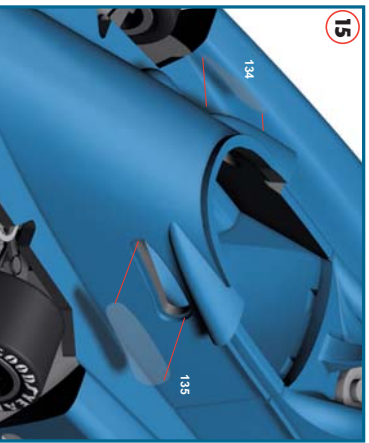

PARTS
PEZZI
STÜCKE
ПЬЕСЫ
PIEZAS

STEEL WIRE
FID.D'ACCIAIO
STAHLDRAHT
FIL ACIER
ALAMBRE DACERO

DIAMETER
DURCHMESSER
DIAMETRO
DIAMETRO

TO BEND
PIEGARE
BIEGEN
ПЛЕР
DOBLAR

DO NOT USE
NON USARE
NICHT BENUTZEN
NE PAS EMPLOYER
NO USAR