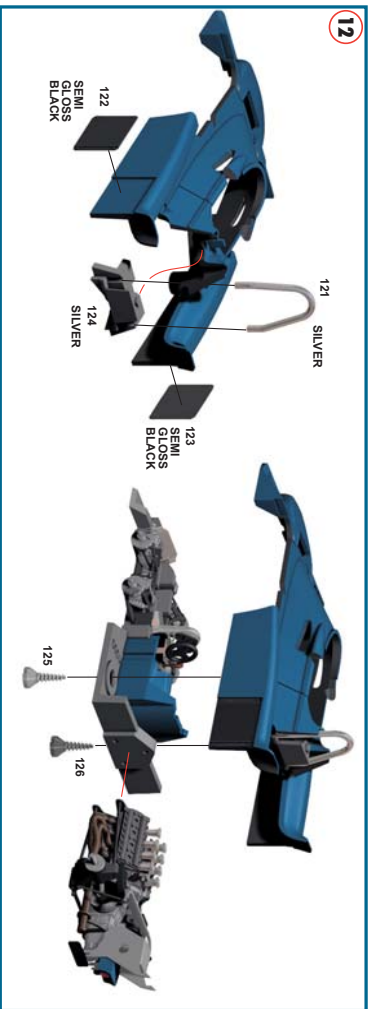

PARTS
PEZZI
STÜCKE
ПЬЕСЫ
PIEZAS

STEEL WIRE
FID.D'ACCIAIO
STAHLDRAHT
FIL ACIER
ALAMBRE DACERO

DIAMETER
DURCHMESSER
DIAMETRO
DIAMETRO

TO BEND
PIEGARE
BIEGEN
ПЛЕР
DOBLAR

DO NOT USE
NON USARE
NICHT BENUTZEN
NE PAS EMPLOYER
NO USAR