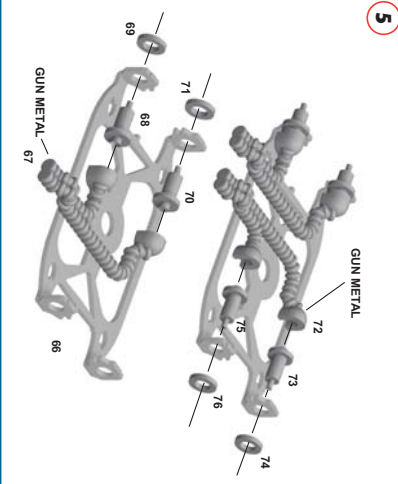

TMK 2999

TYRRELL P34 6WHEELS DUTCH G.P. 1976

"APPROVED AND LICENSED BY TYRRELL PROMOTIONS LTD."

NISSAN BR7 BLUE
PORCHE L39 F BLAU
VOLKSWAGEN
LFSK LIMOGES BLAU
FIAT 479/A BLU LINE

WOOD
LEGNÖ
HOLZ
MADERA

MATT BLUE
BLU OPACO
BLAU
AZUL

MATT RED
ROSSO OPACO
MATT ROT
ROUGE OPACQUE
ROUQUINE
TAMIYA XF7

ALUMINIUM
ALUMINIUM
ALUMINIUM
ALUMINIUM

SILVER
ARGENTO
SILBER
ARGENT
PLATA

SEMI GLOSS BLUE
HALB ANSCHWARZ
ALUMINIUM
MATO SEMIBRILANTE

GUN METAL
GRIGIO FUCILE
ALUMINIUM
GRIS FUSIL
AZUL

4 PARTS N. 61 - 62 - 63 - 64
DIAMETER Ø 0.6 mm

5 GUN METAL

6 ALUMINIUM

7 SILVER

3 SILVER

SEMI GLOSS BLACK

SEMI GLOSS BLACK

ALUMINIUM

2 ALUMINIUM

SEMI GLOSS BLACK

MATT RED

ALUMINIUM

TO BEND

4 PARTS N. 61 - 62 - 63 - 64
DIAMETER Ø 0.6 mm

5 GUN METAL

6 ALUMINIUM

7 SILVER

3 SILVER

SEMI GLOSS BLACK

SEMI GLOSS BLACK

ALUMINIUM

2 ALUMINIUM

SEMI GLOSS BLACK

MATT RED

ALUMINIUM

TO BEND

4 PARTS N. 61 - 62 - 63 - 64
DIAMETER Ø 0.6 mm

5 GUN METAL

6 ALUMINIUM

7 SILVER

3 SILVER

SEMI GLOSS BLACK

SEMI GLOSS BLACK

ALUMINIUM

2 ALUMINIUM

SEMI GLOSS BLACK

MATT RED

ALUMINIUM

TO BEND