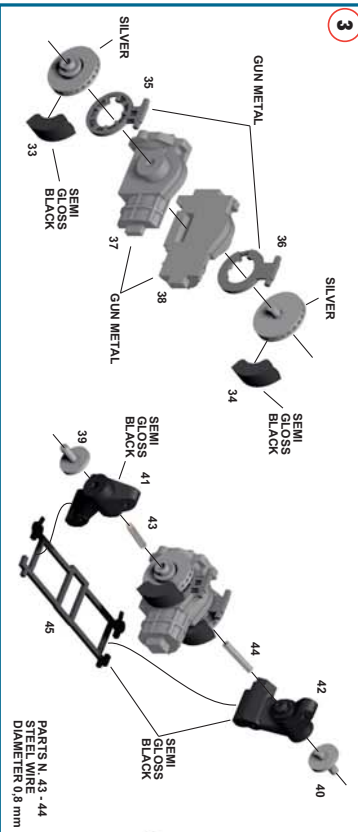

TMK 2999

TYRRELL P34 6WHEELS DUTCH G.P. 1976

"APPROVED AND LICENSED BY TYRRELL PROMOTIONS LTD."

NISSAN BR7 BLUE
PORCHE L39 F BLAU
VOLKSWAGEN
LFSK LIMOGES BLAU
FIAT 479/A BLU LINE

WOOD
LEGNÖ
HOLZ
MADERA

MATT BLUE
BLU OPACO
BLAU
AZUL

MATT RED
ROSSO OPACO
MATT ROT
ROUGE OPACQUE
ROUQUINE
TAMIYA XF7

ALUMINIUM
ALUMINIUM
ALUMINIUM
ALUMINIUM

SILVER
ARGENTO
SILBER
ARGENT
PLATA

SEMI GLOSS BLUE
HALB ANSCHWARZ
ALUMINIUM
MATO SEMIBRILANTE

GUN METAL
GRIGIO FUCILE
ALUMINIUM
GRIS FUSIL
AZUL

4 PARTS N. 61 - 62 - 63 - 64
DIAMETER Ø 0.6 mm

5 GUN METAL

6 ALUMINIUM

7 SILVER

3 SILVER

SEMI GLOSS BLACK

SEMI GLOSS BLACK

ALUMINIUM

2 ALUMINIUM

SEMI GLOSS BLACK

MATT RED

ALUMINIUM

TO BEND

4 PARTS N. 61 - 62 - 63 - 64
DIAMETER Ø 0.6 mm

5 GUN METAL

6 ALUMINIUM

7 SILVER

3 SILVER

SEMI GLOSS BLACK

SEMI GLOSS BLACK

ALUMINIUM

2 ALUMINIUM

SEMI GLOSS BLACK

MATT RED

ALUMINIUM

TO BEND

4 PARTS N. 61 - 62 - 63 - 64
DIAMETER Ø 0.6 mm

5 GUN METAL

6 ALUMINIUM

7 SILVER

3 SILVER

SEMI GLOSS BLACK

SEMI GLOSS BLACK

ALUMINIUM

2 ALUMINIUM

SEMI GLOSS BLACK

MATT RED

ALUMINIUM

TO BEND