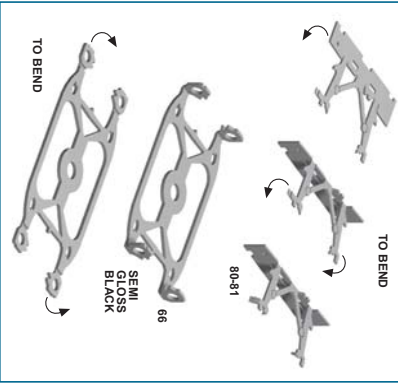

TMK 2999

TYRRELL P34 6WHEELS DUTCH G.P. 1976

"APPROVED AND LICENSED BY TYRRELL PROMOTIONS LTD."

NISSAN BR7 BLUE
PORCHE L39 F BLAU
VOLKSWAGEN
LFSK LIMOGES BLAU
FIAT 479/A BLU LINE

WOOD
LEGNÖ
HOLZ
MADERA

MATT BLUE
BLU OPACO
BLAU
AZUL

MATT RED
ROSSO OPACO
MATT ROT
ROUGE OPACQUE
ROUQUINE
TAMIYA XF7

ALUMINIUM
ALUMINIUM
ALUMINIUM
ALUMINIUM

SILVER
ARGENTO
SILBER
ARGENT
PLATA

SEMI GLOSS BLUE
HALB ANSCHWARZ
ALUMINIUM
MATO SEMIBRILANTE

GUN METAL
GRIGIO FUCILE
ALUMINIUM
GRIS FUSIL
AZUL

4 PARTS N. 61 - 62 - 63 - 64
DIAMETER Ø 0.6 mm

5 GUN METAL

6 ALUMINIUM

7 SILVER

3 SILVER

SEMI GLOSS BLACK

SEMI GLOSS BLACK

ALUMINIUM

2 ALUMINIUM

SEMI GLOSS BLACK

MATT RED

ALUMINIUM

TO BEND

4 PARTS N. 61 - 62 - 63 - 64
DIAMETER Ø 0.6 mm

5 GUN METAL

6 ALUMINIUM

7 SILVER

3 SILVER

SEMI GLOSS BLACK

SEMI GLOSS BLACK

ALUMINIUM

2 ALUMINIUM

SEMI GLOSS BLACK

MATT RED

ALUMINIUM

TO BEND

4 PARTS N. 61 - 62 - 63 - 64
DIAMETER Ø 0.6 mm

5 GUN METAL

6 ALUMINIUM

7 SILVER

3 SILVER

SEMI GLOSS BLACK

SEMI GLOSS BLACK

ALUMINIUM

2 ALUMINIUM

SEMI GLOSS BLACK

MATT RED

ALUMINIUM

TO BEND