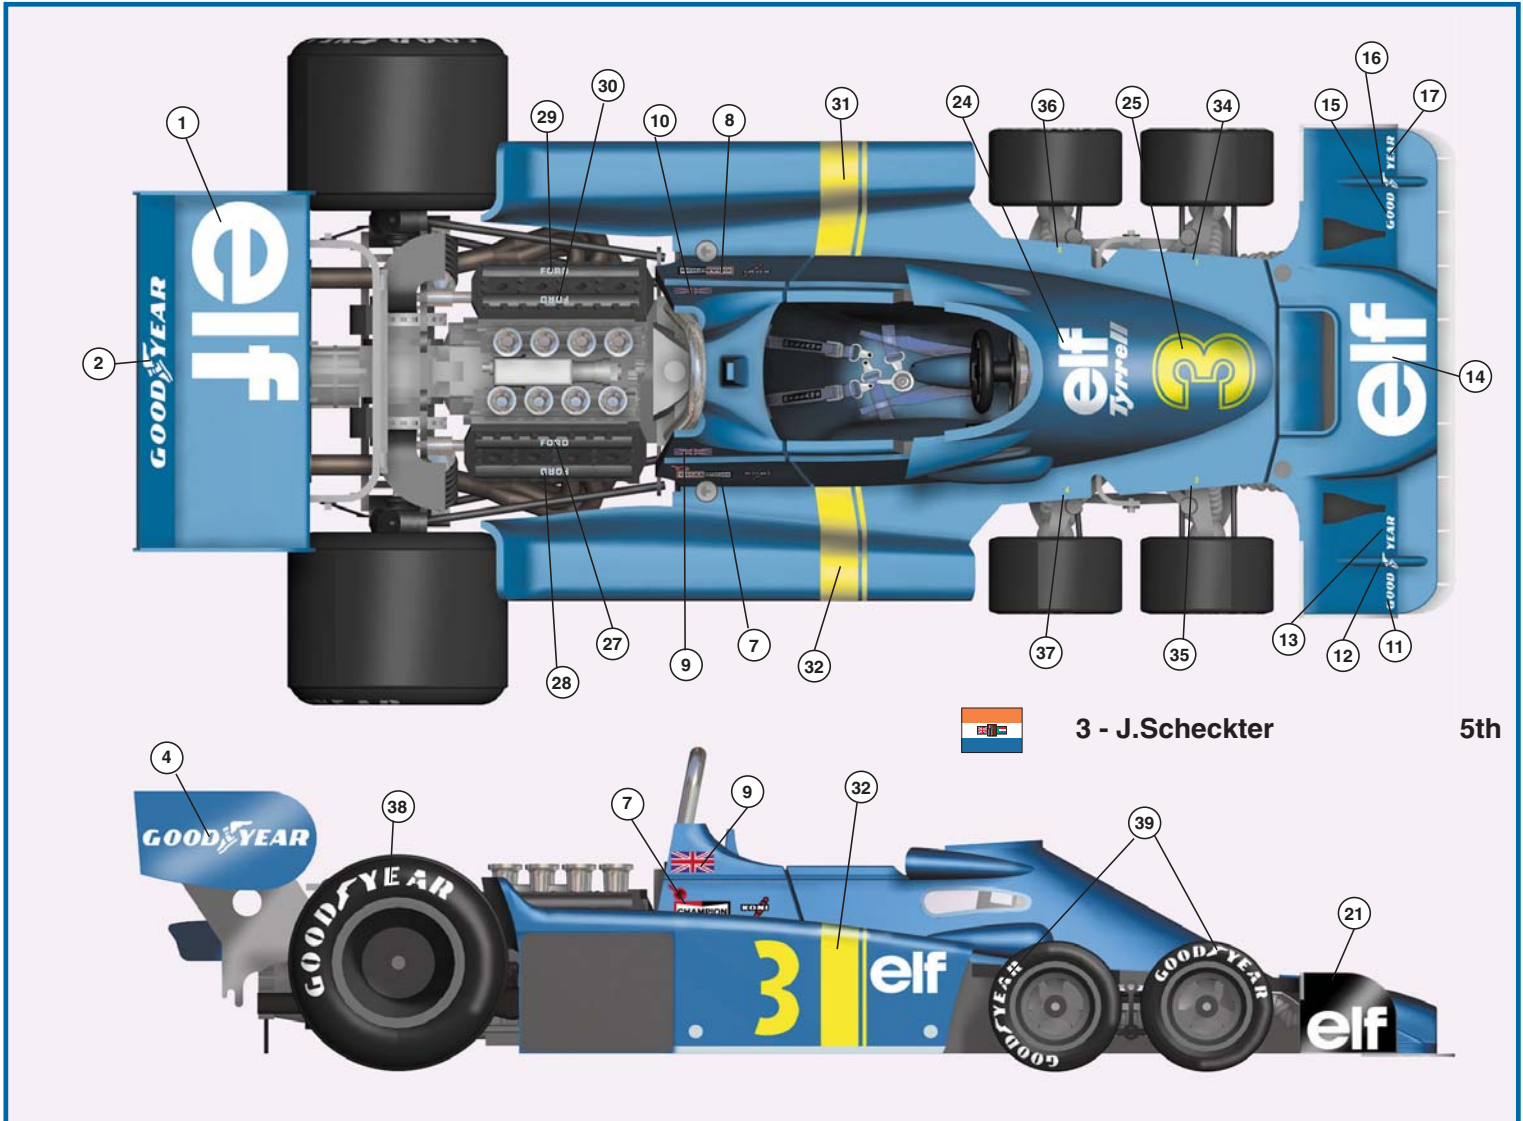

TYRRELL FORD P34

"APPROVED AND LICENSED BY TYRRELL PROMOTIONS LTD"

TAMEO KITS srl
Via Valle, 111 - P.O. Box 61
17022 BORGIO VEREZZI SV ITALY
Tel. 39 019 - 615.250
Fax. 39 019 - 615.310
www.tameokits.com
sales@tameokits.com
technical@tameokits.com