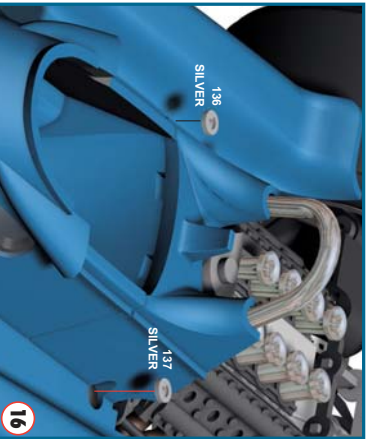

PARTS
PEZZI
STÜCKE
ПЬЕСЫ
PIEZAS

STEEL WIRE
FID.D'ACCIAIO
STAHLDRAHT
FIL ACIER
ALAMBRE DACERO

DIAMETER
DURCHMESSER
DIAMETRO
DIAMETRO

TO BEND
PIEGARE
BIEGEN
ПЛЕР
DOBLAR

DO NOT USE
NON USARE
NICHT BENUTZEN
NE PAS EMPLOYER
NO USAR