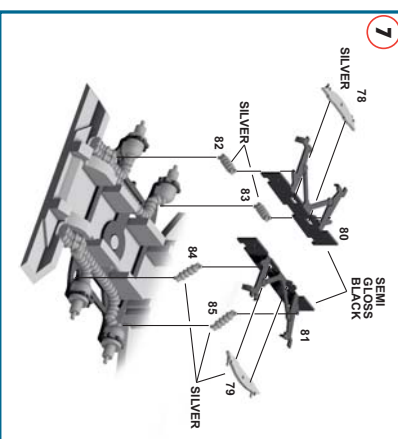

TMK 2999

TYRRELL P34 6WHEELS DUTCH G.P. 1976

"APPROVED AND LICENSED BY TYRRELL PROMOTIONS LTD."

NISSAN BR7 BLUE
PORCHE L39 F BLAU
VOLKSWAGEN
LFSK LIMOGES BLAU
FIAT 479/A BLU LINE

WOOD
LEGNÖ
HOLZ
MADERA

MATT BLUE
BLU OPACO
BLAU
AZUL

MATT RED
ROSSO OPACO
MATT ROT
ROUGE OPACQUE
ROUQUINE
TAMIYA XF7

ALUMINIUM
ALUMINIUM
ALUMINIUM
ALUMINIUM

SILVER
ARGENTO
SILBER
ARGENT
PLATA

SEMI GLOSS BLUE
HALB ANSCHWARZ
ALUMINIUM
MATO SEMIBRILANTE

GUN METAL
GRIGIO FUCILE
ALUMINIUM
GRIS FUSIL
AZUL

4 PARTS N. 61 - 62 - 63 - 64
DIAMETER Ø 0.6 mm

5 GUN METAL

6 ALUMINIUM

7 SILVER

3 SILVER

SEMI GLOSS BLACK

SEMI GLOSS BLACK

ALUMINIUM

2 ALUMINIUM

SEMI GLOSS BLACK

MATT RED

ALUMINIUM

TO BEND

4 PARTS N. 61 - 62 - 63 - 64
DIAMETER Ø 0.6 mm

5 GUN METAL

6 ALUMINIUM

7 SILVER

3 SILVER

SEMI GLOSS BLACK

SEMI GLOSS BLACK

ALUMINIUM

2 ALUMINIUM

SEMI GLOSS BLACK

MATT RED

ALUMINIUM

TO BEND

4 PARTS N. 61 - 62 - 63 - 64
DIAMETER Ø 0.6 mm

5 GUN METAL

6 ALUMINIUM

7 SILVER

3 SILVER

SEMI GLOSS BLACK

SEMI GLOSS BLACK

ALUMINIUM

2 ALUMINIUM

SEMI GLOSS BLACK

MATT RED

ALUMINIUM

TO BEND