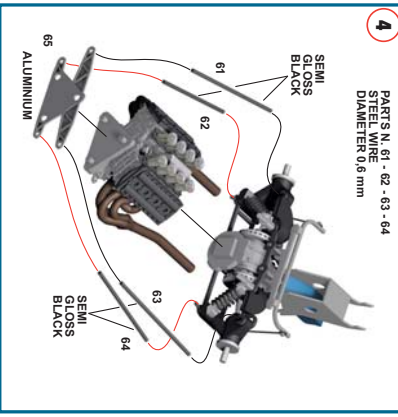

TMK 2999

TYRRELL P34 6WHEELS DUTCH G.P. 1976

"APPROVED AND LICENSED BY TYRRELL PROMOTIONS LTD."

NISSAN BR7 BLUE
PORCHE L39 F BLAU
VOLKSWAGEN
LFSK LIMOGES BLAU
FIAT 479/A BLU LINE

WOOD
LEGNÖ
HOLZ
MADERA

MATT BLUE
BLU OPACO
BLAU
AZUL

MATT RED
ROSSO OPACO
MATT ROT
ROUGE OPACQUE
ROUQUINE
TAMIYA XF7

ALUMINIUM
ALUMINIUM
ALUMINIUM
ALUMINIUM

SILVER
ARGENTO
SILBER
ARGENT
PLATA

SEMI GLOSS BLUE
HALB ANSCHWARZ
ALUMINIUM
MATO SEMIBRILANTE

GUN METAL
GRIGIO FUCILE
ALUMINIUM
GRIS FUSIL
AZUL

4 PARTS N. 61 - 62 - 63 - 64
DIAMETER Ø 0.6 mm

5 GUN METAL

6 ALUMINIUM

7 SILVER

3 SILVER

SEMI GLOSS BLACK

SEMI GLOSS BLACK

ALUMINIUM

2 ALUMINIUM

SEMI GLOSS BLACK

MATT RED

ALUMINIUM

TO BEND

4 PARTS N. 61 - 62 - 63 - 64
DIAMETER Ø 0.6 mm

5 GUN METAL

6 ALUMINIUM

7 SILVER

3 SILVER

SEMI GLOSS BLACK

SEMI GLOSS BLACK

ALUMINIUM

2 ALUMINIUM

SEMI GLOSS BLACK

MATT RED

ALUMINIUM

TO BEND

4 PARTS N. 61 - 62 - 63 - 64
DIAMETER Ø 0.6 mm

5 GUN METAL

6 ALUMINIUM

7 SILVER

3 SILVER

SEMI GLOSS BLACK

SEMI GLOSS BLACK

ALUMINIUM

2 ALUMINIUM

SEMI GLOSS BLACK

MATT RED

ALUMINIUM

TO BEND