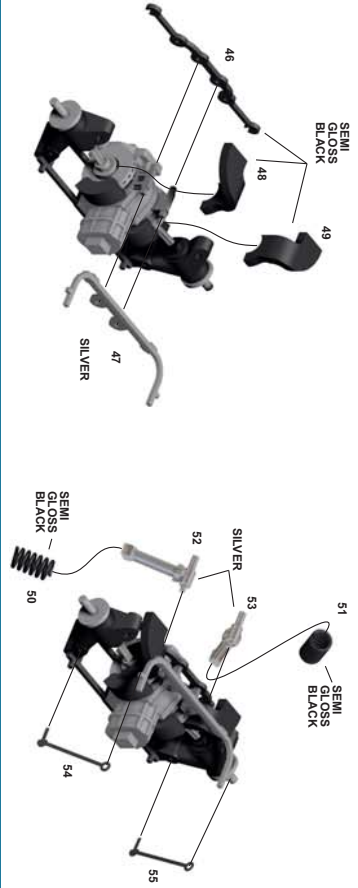

TMK 2999

TYRRELL P34 6WHEELS DUTCH G.P. 1976

"APPROVED AND LICENSED BY TYRRELL PROMOTIONS LTD."

NISSAN BR7 BLUE
PORCHE L39 F BLAU
VOLKSWAGEN
LFSK LIMOGES BLAU
FIAT 479/A BLU LINE

WOOD
LEGNÖ
HOLZ
MADERA

MATT BLUE
BLU OPACO
BLAU
AZUL

MATT RED
ROSSO OPACO
MATT ROT
ROUGE OPACQUE
ROUQUINE
TAMIYA XF7

ALUMINIUM
ALUMINIUM
ALUMINIUM
ALUMINIUM

SILVER
ARGENTO
SILBER
ARGENT
PLATA

SEMI GLOSS BLUE
HALB ANSCHWARZ
ALUMINIUM
MATO SEMIBRILANTE

GUN METAL
GRIGIO FUCILE
ALUMINIUM
GRIS FUSIL
AZUL

4 PARTS N. 61 - 62 - 63 - 64
DIAMETER Ø 0.6 mm

5 GUN METAL

6 ALUMINIUM

7 SILVER

3 SILVER

SEMI GLOSS BLACK

SEMI GLOSS BLACK

ALUMINIUM

2 ALUMINIUM

SEMI GLOSS BLACK

MATT RED

ALUMINIUM

TO BEND

4 PARTS N. 61 - 62 - 63 - 64
DIAMETER Ø 0.6 mm

5 GUN METAL

6 ALUMINIUM

7 SILVER

3 SILVER

SEMI GLOSS BLACK

SEMI GLOSS BLACK

ALUMINIUM

2 ALUMINIUM

SEMI GLOSS BLACK

MATT RED

ALUMINIUM

TO BEND

4 PARTS N. 61 - 62 - 63 - 64
DIAMETER Ø 0.6 mm

5 GUN METAL

6 ALUMINIUM

7 SILVER

3 SILVER

SEMI GLOSS BLACK

SEMI GLOSS BLACK

ALUMINIUM

2 ALUMINIUM

SEMI GLOSS BLACK

MATT RED

ALUMINIUM

TO BEND