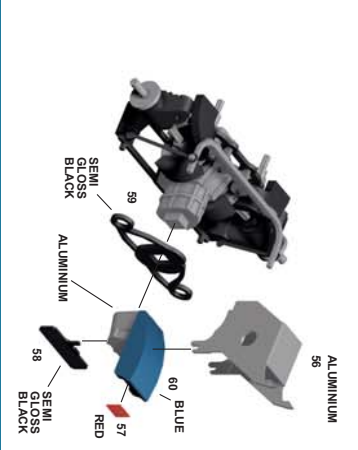

TMK 2999

TYRRELL P34 6WHEELS DUTCH G.P. 1976

"APPROVED AND LICENSED BY TYRRELL PROMOTIONS LTD."

NISSAN BR7 BLUE
PORCHE L39 F BLAU
VOLKSWAGEN
LFSK LIMOGES BLAU
FIAT 479/A BLU LINE

WOOD
LEGNÖ
HOLZ
MADERA

MATT BLUE
BLU OPACO
BLAU
AZUL

MATT RED
ROSSO OPACO
MATT ROT
ROUGE OPACQUE
ROUQUINE
TAMIYA XF7

ALUMINIUM
ALUMINIUM
ALUMINIUM
ALUMINIUM

SILVER
ARGENTO
SILBER
ARGENT
PLATA

SEMI GLOSS BLUE
HALB ANSCHWARZ
ALUMINIUM
MATO SEMIBRILANTE

GUN METAL
GRIGIO FUCILE
ALUMINIUM
GRIS FUSIL
AZUL

4 PARTS N. 61 - 62 - 63 - 64
DIAMETER Ø 0.6 mm

5 GUN METAL

6 ALUMINIUM

7 SILVER

3 SILVER

SEMI GLOSS BLACK

SEMI GLOSS BLACK

ALUMINIUM

2 ALUMINIUM

SEMI GLOSS BLACK

MATT RED

ALUMINIUM

TO BEND

4 PARTS N. 61 - 62 - 63 - 64
DIAMETER Ø 0.6 mm

5 GUN METAL

6 ALUMINIUM

7 SILVER

3 SILVER

SEMI GLOSS BLACK

SEMI GLOSS BLACK

ALUMINIUM

2 ALUMINIUM

SEMI GLOSS BLACK

MATT RED

ALUMINIUM

TO BEND

4 PARTS N. 61 - 62 - 63 - 64
DIAMETER Ø 0.6 mm

5 GUN METAL

6 ALUMINIUM

7 SILVER

3 SILVER

SEMI GLOSS BLACK

SEMI GLOSS BLACK

ALUMINIUM

2 ALUMINIUM

SEMI GLOSS BLACK

MATT RED

ALUMINIUM

TO BEND