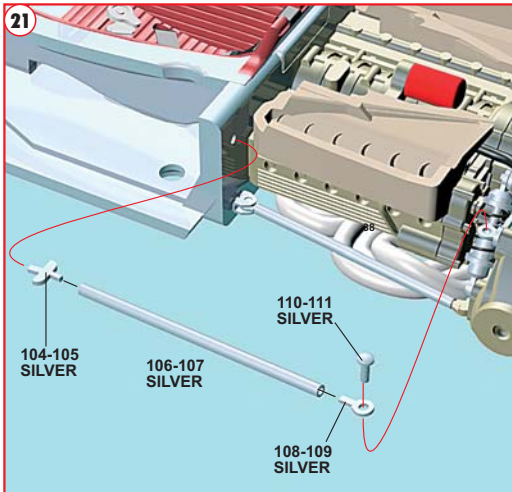

1

GLUE AND STICK BEFORE PAINTING

**2****3****4****5**

6

PARTS N.27
STEEL WIRE
DIAMETER 0.6 mm
LENGTH 13.5mm

7

8

9

10

11

24

25

26

27

28

29