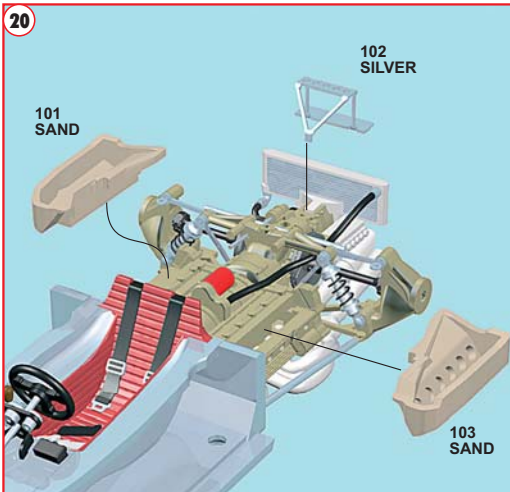

1

GLUE AND STICK BEFORE PAINTING

**2****3****4****5**

6

PARTS N.27
STEEL WIRE
DIAMETER 0.6 mm
LENGTH 13.5mm

7

8

9

10

11

24

25

26

27

28

29