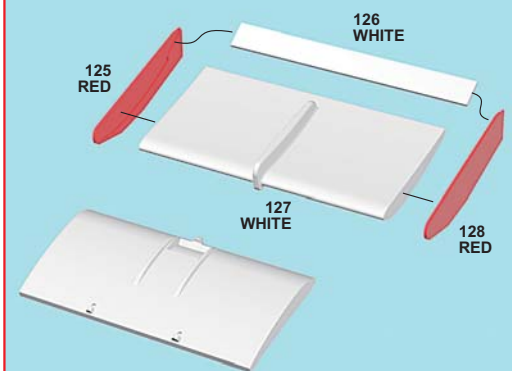

1

GLUE AND STICK BEFORE PAINTING

**2****3****4****5**

6

PARTS N.27
STEEL WIRE
DIAMETER 0.6 mm
LENGTH 13.5mm

7

8

9

10

11

24

25

26

27

28

29