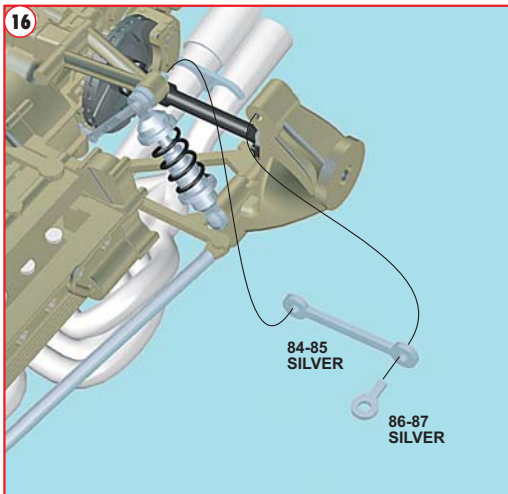

1

GLUE AND STICK BEFORE PAINTING

**2****3****4****5**

6

PARTS N.27
STEEL WIRE
DIAMETER 0.6 mm
LENGTH 13.5mm

7

8

9

10

11

24

25

26

27

28

29