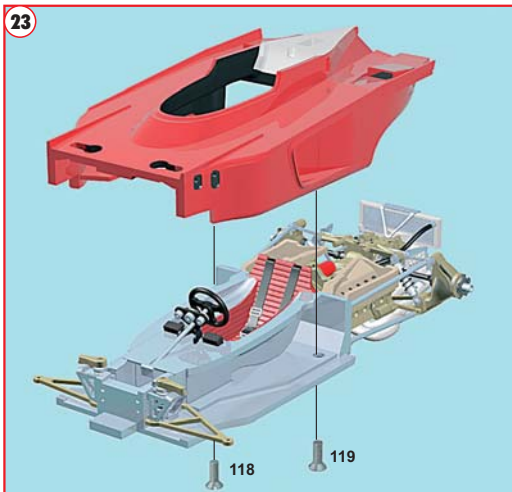

1

GLUE AND STICK BEFORE PAINTING

**2****3****4****5**

6

PARTS N.27
STEEL WIRE
DIAMETER 0.6 mm
LENGTH 13.5mm

7

8

9

10

11

24

25

26

27

28

29