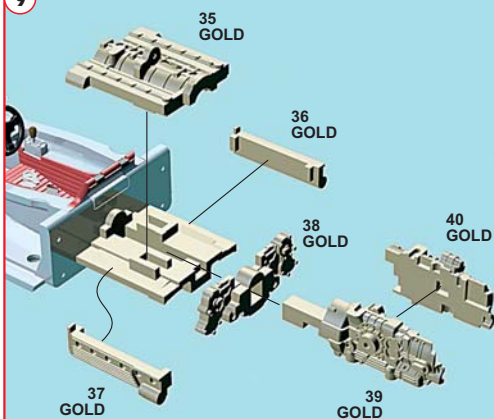

1

GLUE AND STICK BEFORE PAINTING

**2****3****4****5**

6

PARTS N.27
STEEL WIRE
DIAMETER 0.6 mm
LENGTH 13.5mm

7

8

9

10

11

24

25

26

27

28

29