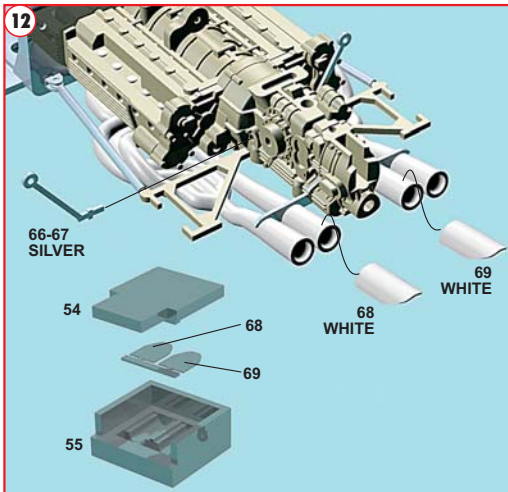

1

GLUE AND STICK BEFORE PAINTING

**2****3****4****5**

6

PARTS N.27
STEEL WIRE
DIAMETER 0.6 mm
LENGTH 13.5mm

7

8

9

10

11

24

25

26

27

28

29