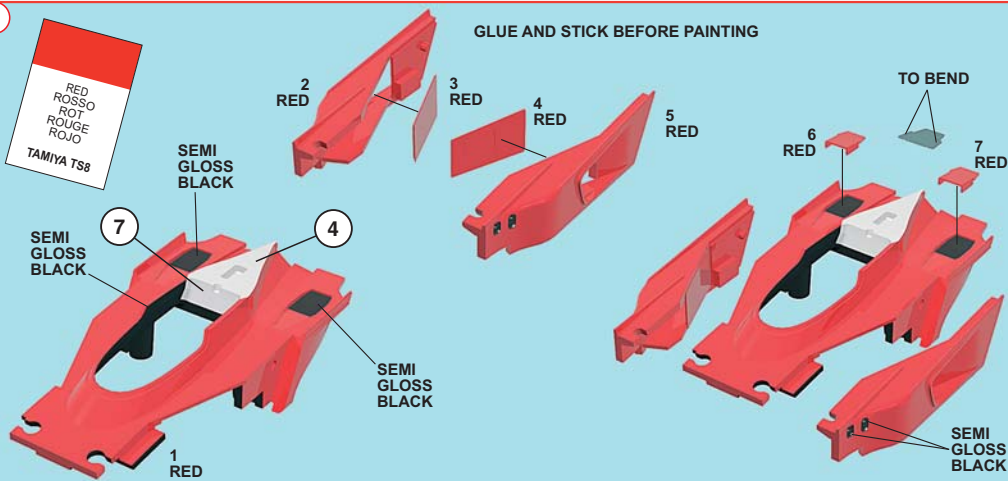

1

GLUE AND STICK BEFORE PAINTING