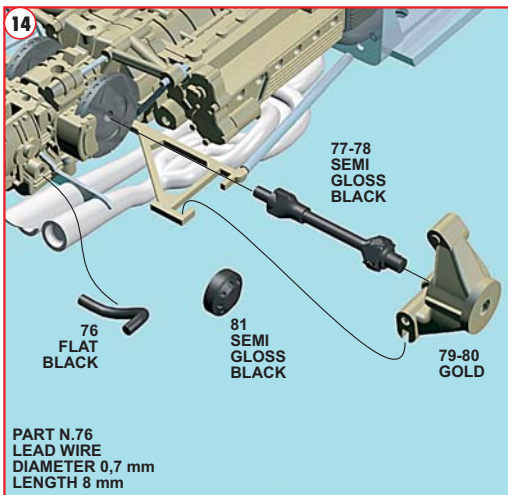

1

GLUE AND STICK BEFORE PAINTING

**2****3****4****5**

6

PARTS N.27
STEEL WIRE
DIAMETER 0.6 mm
LENGTH 13.5mm

7

8

9

10

11

24

25

26

27

28

29