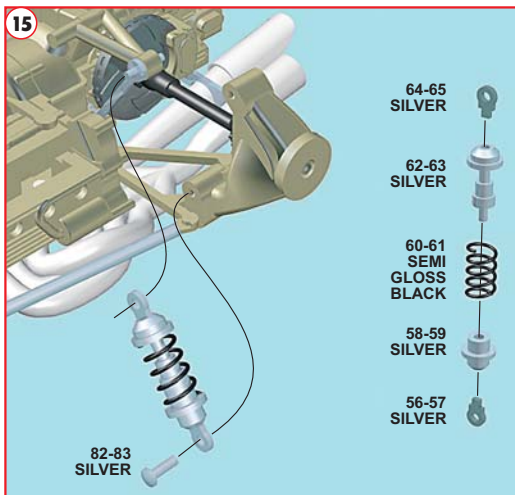

1

GLUE AND STICK BEFORE PAINTING

**2****3****4****5**

6

PARTS N.27
STEEL WIRE
DIAMETER 0.6 mm
LENGTH 13.5mm

7

8

9

10

11

24

25

26

27

28

29