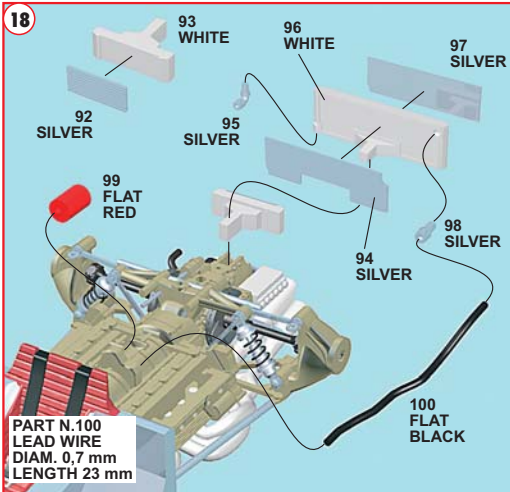

1

GLUE AND STICK BEFORE PAINTING

**2****3****4****5**

6

PARTS N.27
STEEL WIRE
DIAMETER 0.6 mm
LENGTH 13.5mm

7

8

9

10

11

24

25

26

27

28

29