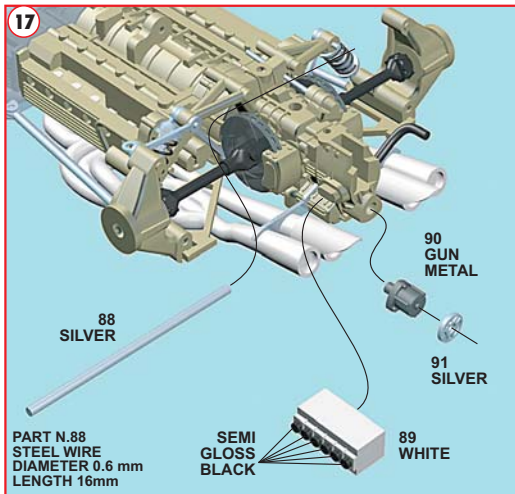

1

GLUE AND STICK BEFORE PAINTING

**2****3****4****5**

6

PARTS N.27
STEEL WIRE
DIAMETER 0.6 mm
LENGTH 13.5mm

7

8

9

10

11

24

25

26

27

28

29