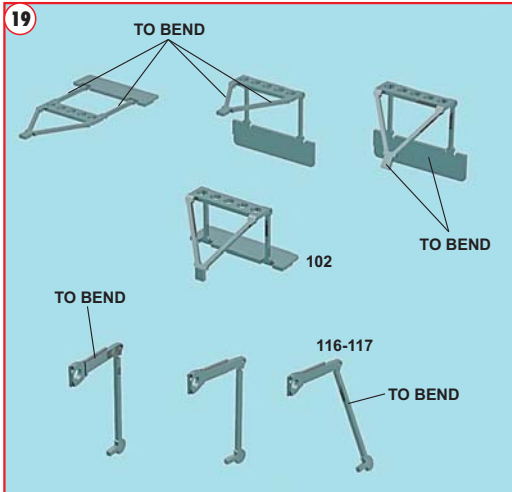

1

GLUE AND STICK BEFORE PAINTING

**2****3****4****5**

6

PARTS N.27
STEEL WIRE
DIAMETER 0.6 mm
LENGTH 13.5mm

7

8

9

10

11

24

25

26

27

28

29