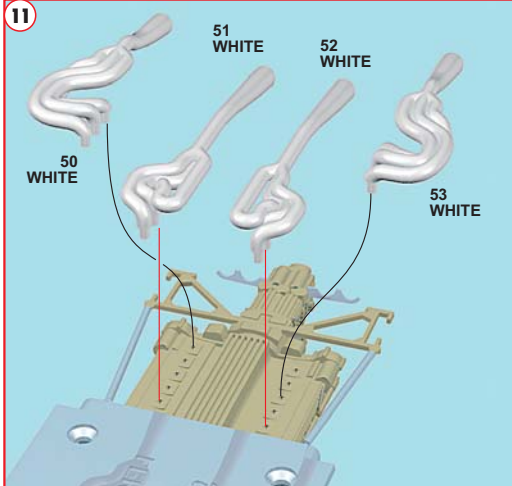

1

GLUE AND STICK BEFORE PAINTING

**2****3****4****5**

6

PARTS N.27
STEEL WIRE
DIAMETER 0.6 mm
LENGTH 13.5mm

7

8

9

10

11

24

25

26

27

28

29