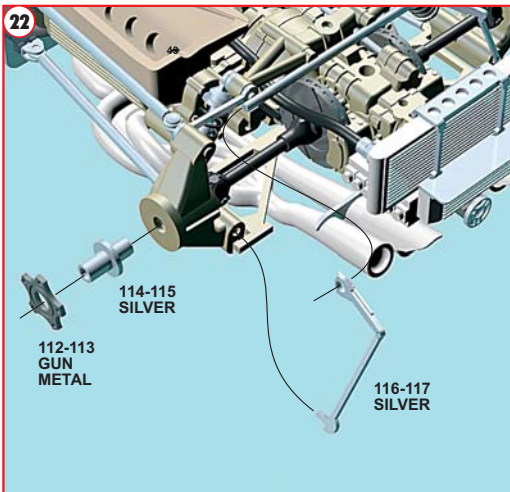

1

GLUE AND STICK BEFORE PAINTING

**2****3****4****5**

6

PARTS N.27
STEEL WIRE
DIAMETER 0.6 mm
LENGTH 13.5mm

7

8

9

10

11

24

25

26

27

28

29