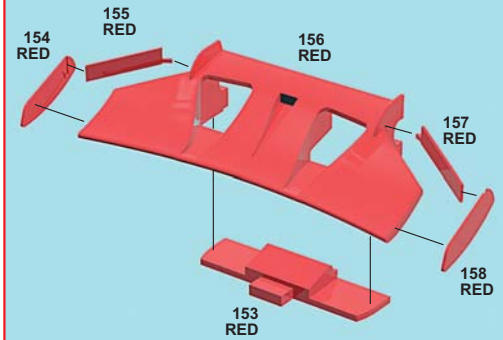

1

GLUE AND STICK BEFORE PAINTING

**2****3****4****5**

6

PARTS N.27
STEEL WIRE
DIAMETER 0.6 mm
LENGTH 13.5mm

7

8

9

10

11

24

25

26

27

28

29

PARTS N.138-139
STEEL WIRE
DIAMETER 0.4 mm
LENGTH 8mm

30

31

GLUE AND STICK BEFORE PAINTING

32