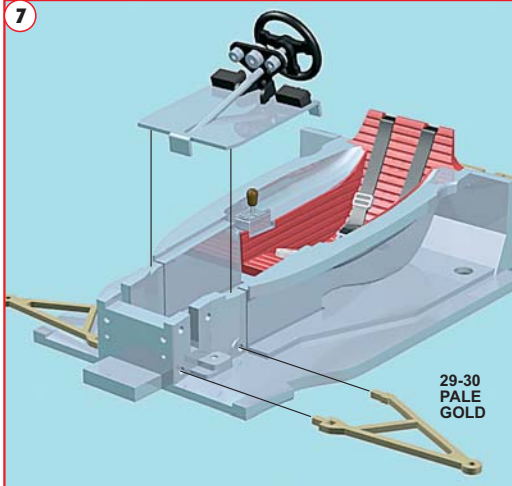

1

GLUE AND STICK BEFORE PAINTING

**2****3****4****5**

6

PARTS N.27
STEEL WIRE
DIAMETER 0.6 mm
LENGTH 13.5mm

7

8

9