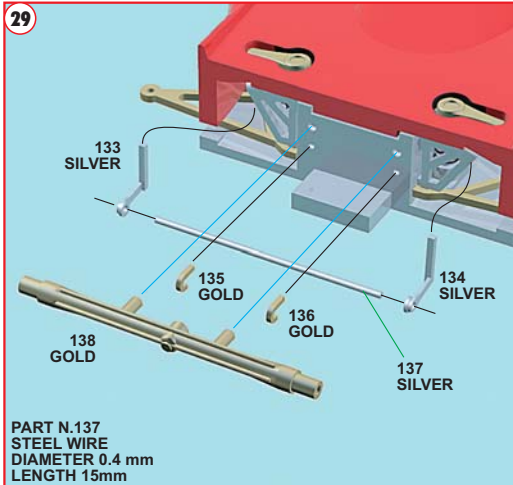

1

GLUE AND STICK BEFORE PAINTING

**2****3****4****5**

6

PARTS N.27
STEEL WIRE
DIAMETER 0.6 mm
LENGTH 13.5mm

7

8

9

10

11

24

25

26

27

28

29

PARTS N.138-139
STEEL WIRE
DIAMETER 0.4 mm
LENGTH 8mm

30

31

GLUE AND STICK BEFORE PAINTING

32