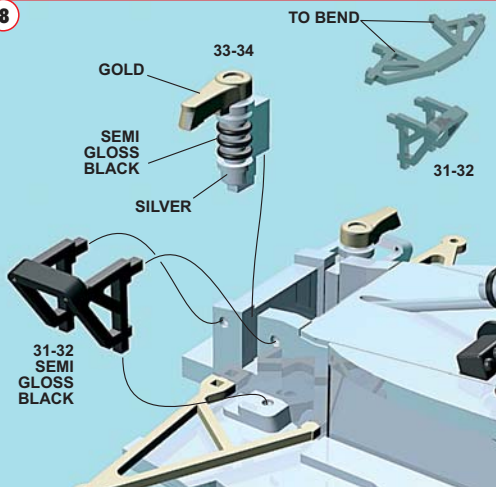

1

GLUE AND STICK BEFORE PAINTING

**2****3****4****5**

6

PARTS N.27
STEEL WIRE
DIAMETER 0.6 mm
LENGTH 13.5mm

7

8

9

10

11

24

25

26

27

28

29