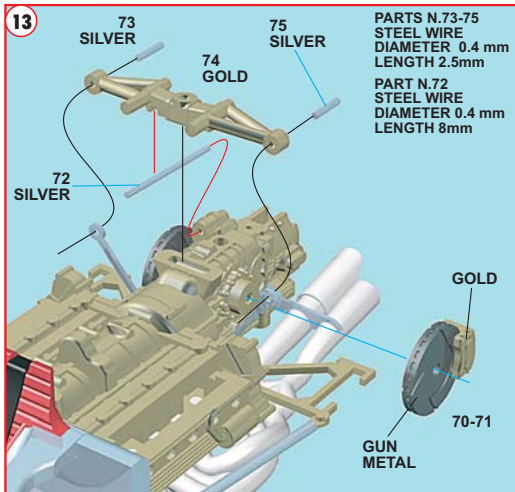

1

GLUE AND STICK BEFORE PAINTING

**2****3****4****5**

6

PARTS N.27
STEEL WIRE
DIAMETER 0.6 mm
LENGTH 13.5mm

7

8

9

10

11

24

25

26

27

28

29