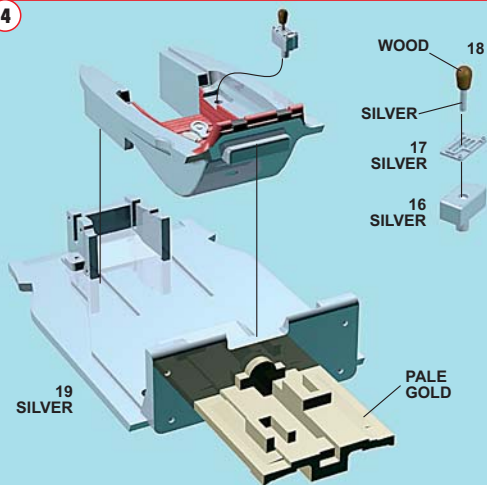

1

GLUE AND STICK BEFORE PAINTING

2

3

4

5