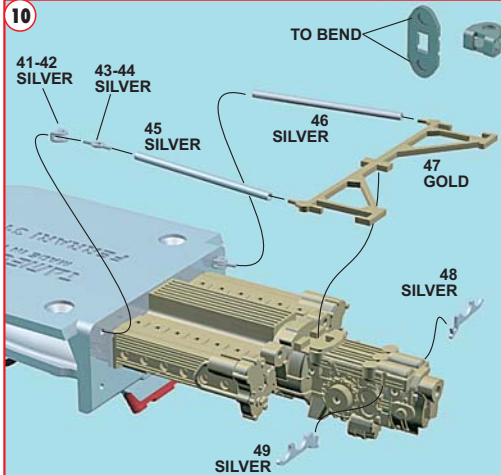

1

GLUE AND STICK BEFORE PAINTING

**2****3****4****5**

6

PARTS N.27
STEEL WIRE
DIAMETER 0.6 mm
LENGTH 13.5mm

7

8

9

10

11

24

25

26

27

28

29