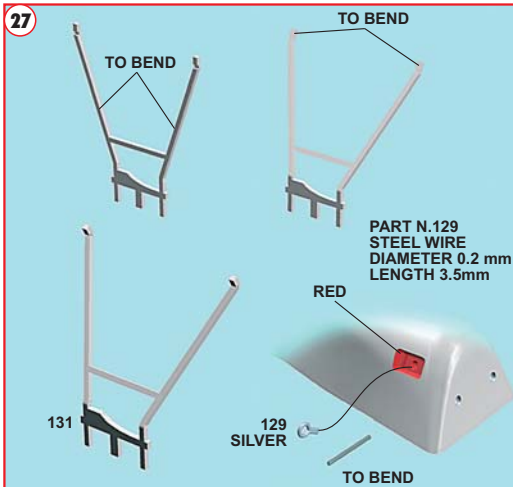

1

GLUE AND STICK BEFORE PAINTING

**2****3****4****5**

6

PARTS N.27
STEEL WIRE
DIAMETER 0.6 mm
LENGTH 13.5mm

7

8

9

10

11

24

25

26

27

28

29