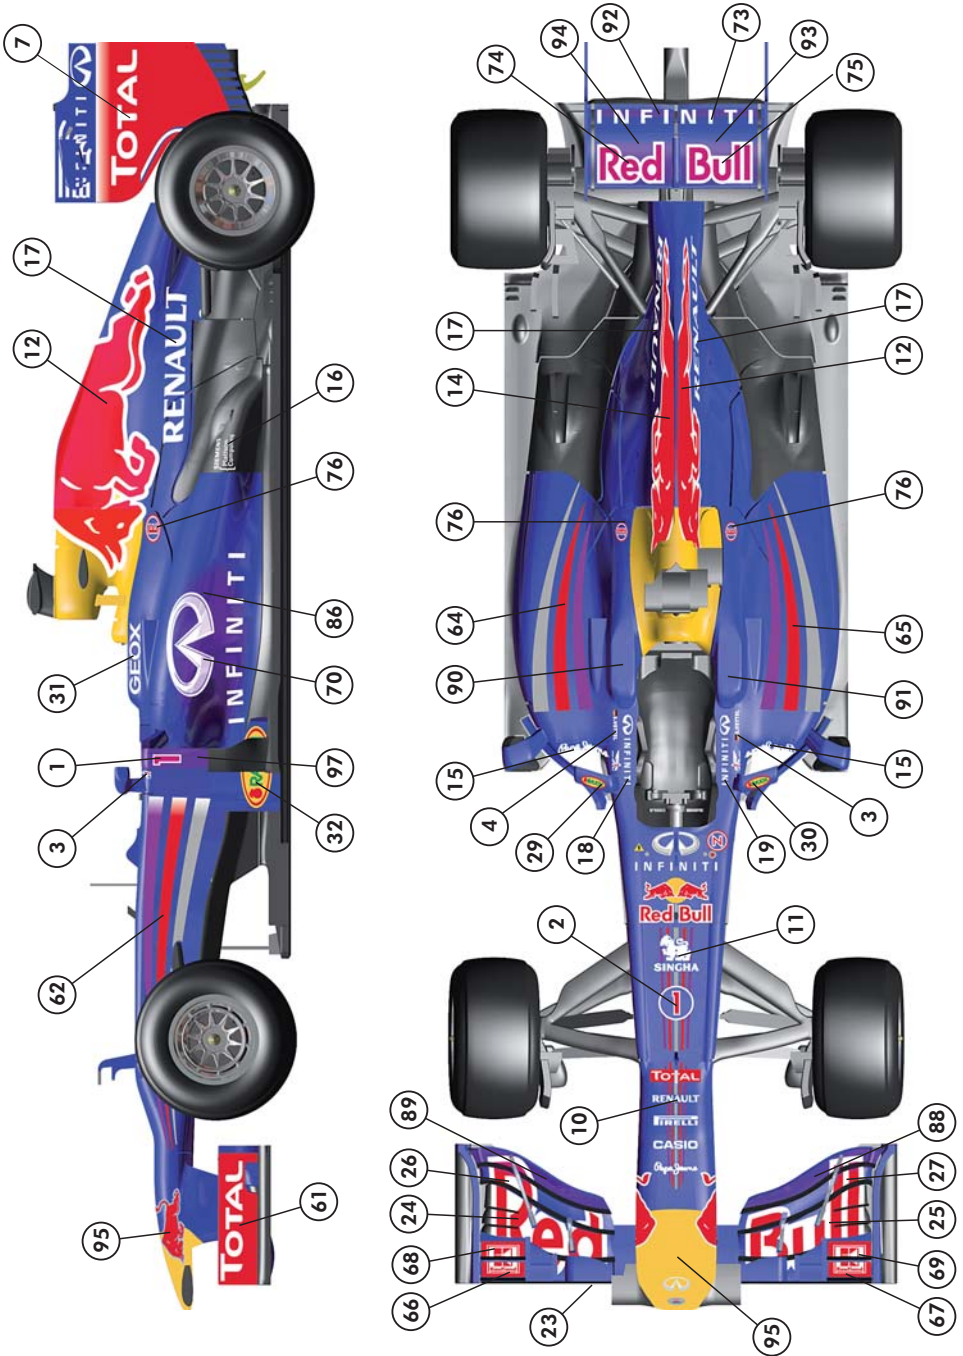

16

17

18

19

20

TMK 415 INFINITI RED BULL RACING RENAULT RB9 GERMAN G.P. 2013

1 - Sebastian Vettel

Winner