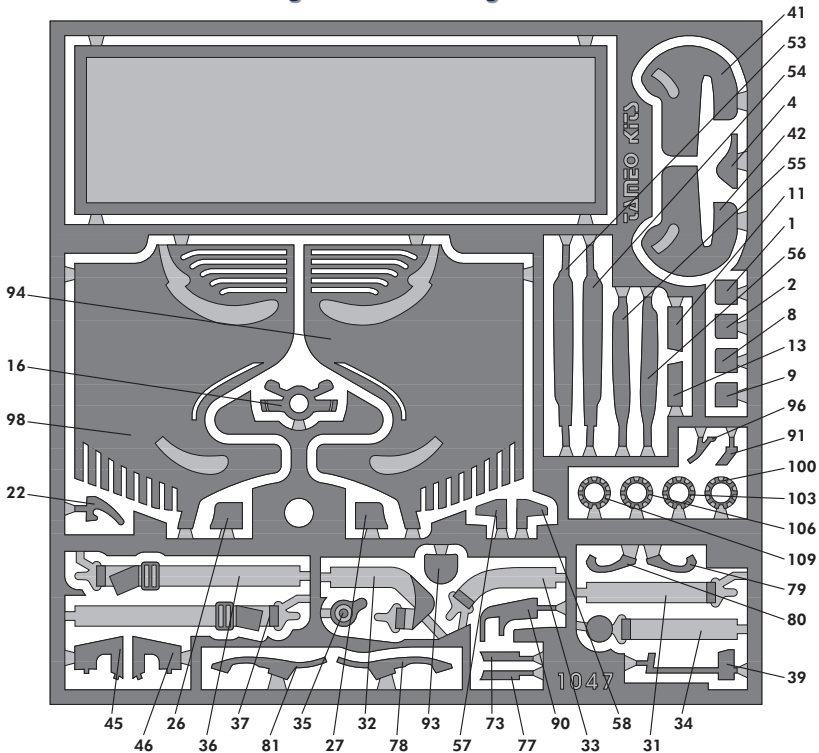

Colour conversion - Conversione colori - Farbenumwandlung Conversion de couleurs - Cores convensionados

PEARL BLUE
BLU PERLATO
BLAU PERLEFFECT
BLEU PERLE
AZUL PERLADO

TAMIYATS-89
or
RAL5013 + TAMIYA TS65

MATT BLACK NERO OPACO MATTSCHWARZ NOIRE OPAQUE NEGRO OPACO TAMIYA XF1	ALUMINIUM ALLUMINIO ALUMINIUM ALUMINIUM ALUMINIO TAMIYA XF16	SILVER ARGENTO SILBER ARGENT PLATA TAMIYA X11	GOLD ORO GOLD OR ORO TAMIYA X12	FLUO YELLOW GIALLO FLUORESCENTE FLUORESCENZGELB JAUNE FLUORESCENT AMARILLO FLUORESCENTE TAMIYA TS47	FLAT RED ROSSO OPACO MATROT ROUGE OPAQUE ROJO MATE TAMIYA XF7	METALLIC SILVER ARGENTO METALLIZZATO METALLISIERT SILBER ARGENT METALLIZADA PLATA METALLIZADA TAMIYA TS83	MATT BLACK NERO OPACO MATTSCHWARZ NOIRE OPAQUE NEGRO OPACO TAMIYA TS6

Photoetched - Fotoincisioni - Fotogaeztz Photogravures - Fotograbad

Glue and stick before painting
Incollare e stuccare prima della verniciatura
Vor der Lackierung verkleben und verspachteln
Coller et masticquer avant de vernir
Pegar y estucar antes de pintar

Base Coat
Strato Di Base
Grundschrift
Couche De Base
Capa De Base

Stick
Stuccare
Verspachteln
Masiquer
Estucar

Parts
Pezzi
Stuecke
Piece
Piezas

Steel wire
Filo d'acciaio
Stahldraht
Fil acier
Alambre de acero

Length
Lunghzza
Laenge
Longueur
Largo

TAMEO KITS srl

Via Valle, 111 - P.O. Box 61
17022 BORGIO VEREZZI SV ITALY
Tel. 39 019 - 615.250

www.tameokits.com
sales@tameokits.com
technical@tameokits.com

Made in Italy. Collector 1/43 Scale Models. Not for sale to persons under 14 years of age. Dangerous if swallowed. Keep out of reach of children. Tameo Kits not held responsible for any damage or injury resulting from improper use of the product.

Made in Italy. Modèle pour collectionneurs échelle 1/43. Vente interdite aux enfants de moins de 14 ans. Dangereux si avalé. Conserver hors de la portée des enfants. Tameo Kits décline toute responsabilité dans le cas de dommages dérivants de l'usage non approprié du produit.

Hecho en Italia. Coleccion de modelos a escala 1/43. Prohibida la venta a menores de 14 años. No comestible. Mantener fuera del alcance de los niños. Tameo Kits no se hace responsable de los daños causados por el uso incorrecto de este producto.