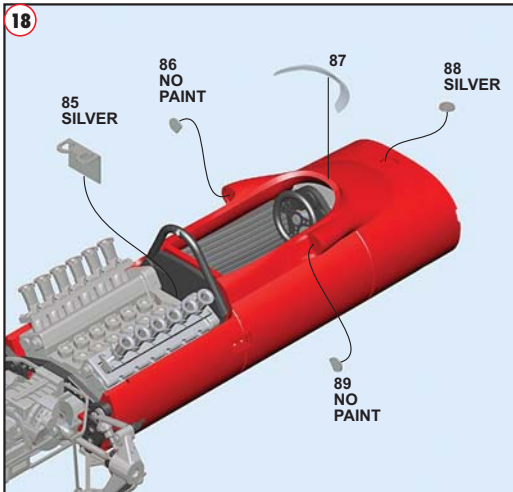

15

79
SEMI
GLOSS
BLACK

16

TO BEND

17

18

19

20