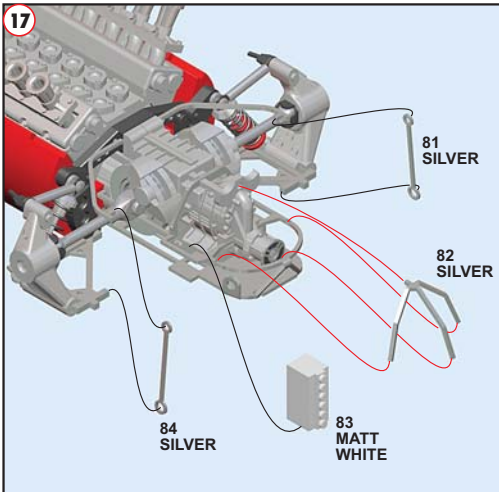

15

79
SEMI
GLOSS
BLACK

16

TO BEND

17

18

19

20