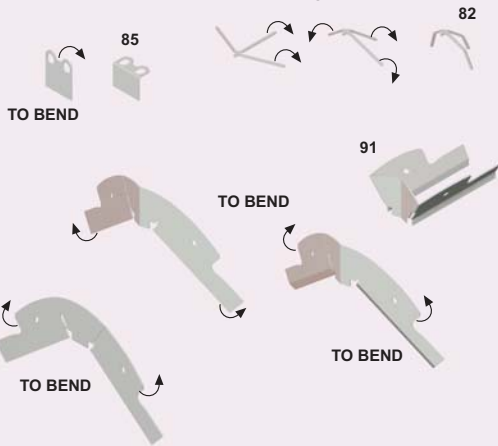

15

79
SEMI
GLOSS
BLACK

16

TO BEND

17

18

19

20