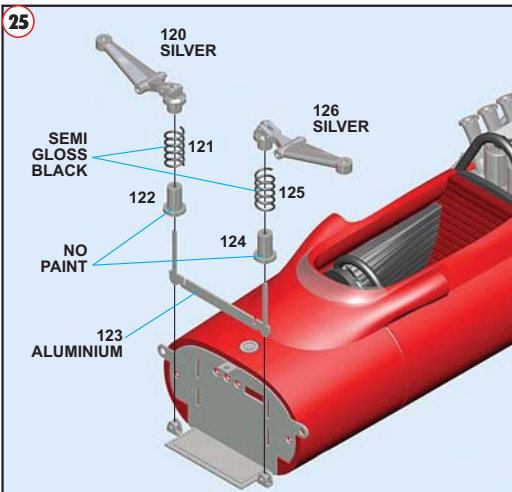

15

79
SEMI
GLOSS
BLACK

16

TO BEND

17

18

19

20