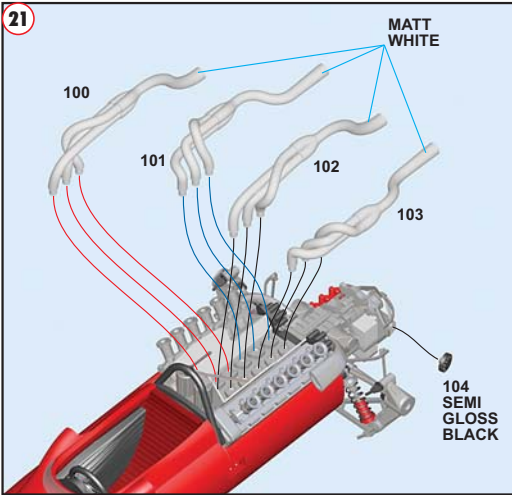

15

79
SEMI
GLOSS
BLACK

16

TO BEND

17

18

19

20