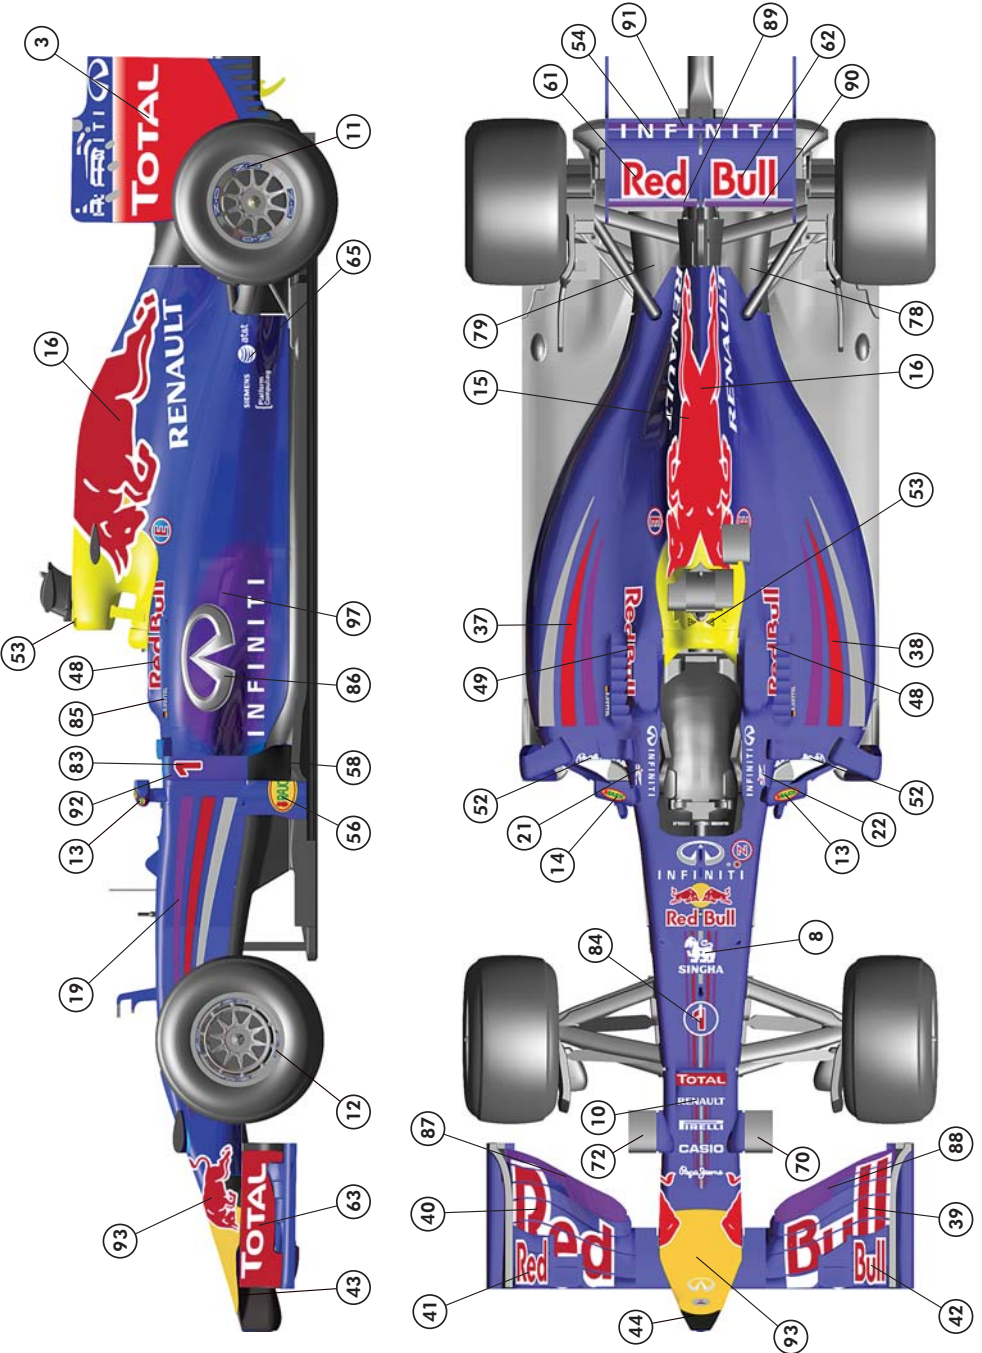

TMK 423 INFINITI RED BULL RACING RB10 CANADIAN G.P. 2014

1 - Sebastian Vettel

3rd