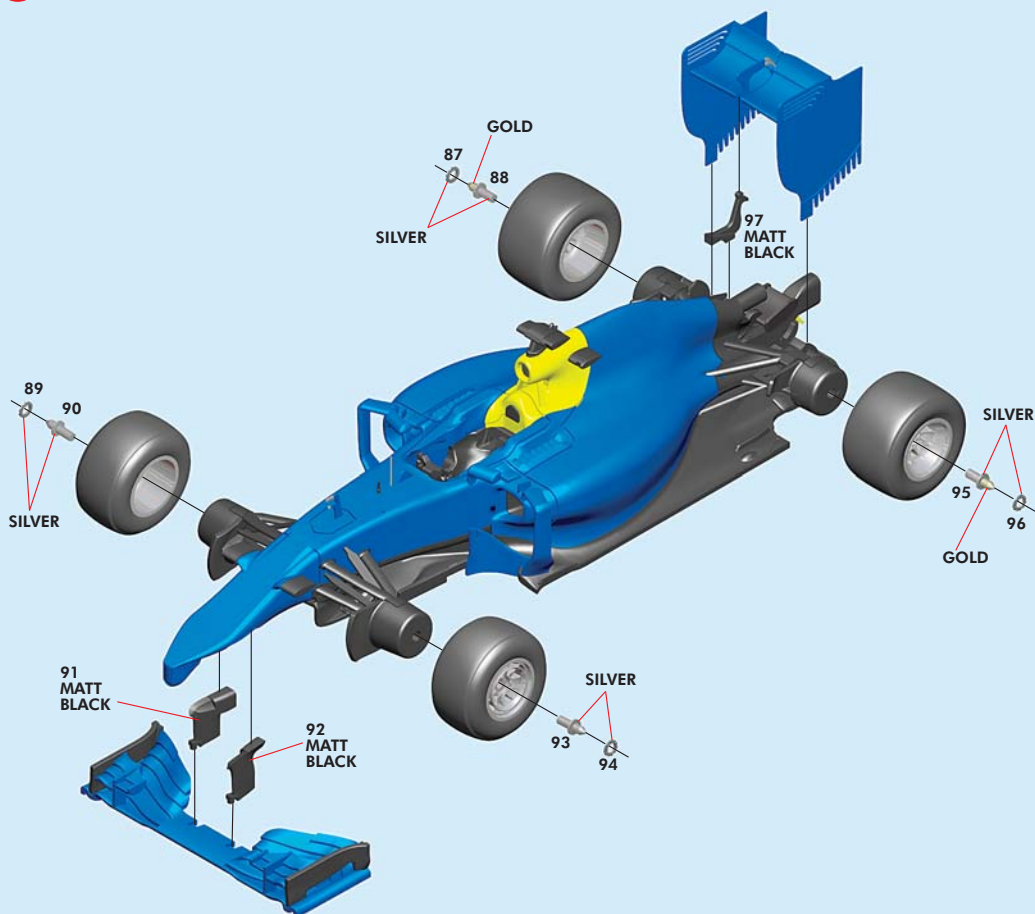

SILVER

- * 1- Base Coat White Tamiya TS26
- 2- RAL 5013
- 3- Pearl Clear Tamiya TS65

18

TMK 423 INFINITI RED BULL RACING RB10 CANADIAN G.P. 2014

1 - Sebastian Vettel

3rd