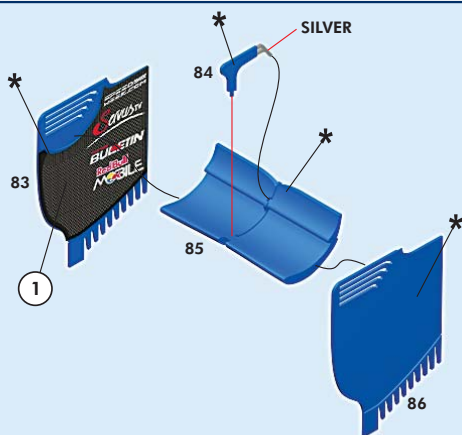

16

78
MATT
BLACK

- 1- Base Coat White Tamiya TS26
- 2- RAL 5013
- 3- Pearl Clear Tamiya TS65

17

SILVER

- 1- Base Coat White Tamiya TS26
- 2- RAL 5013
- 3- Pearl Clear Tamiya TS65

18