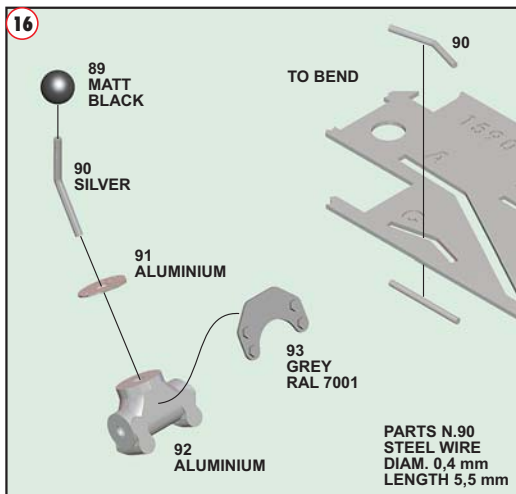

Made in Italy. Collector 1/43 Scale Models. Not for sale to persons under 14 years of age. Dangerous if swallowed. Keep out of reach of children. Tameo Kits not held responsible for any damage or injury resulting from improper use of the product.

1**2****3****4**

23

PARTS N.110
STEEL WIRE
DIAM. 0,4 mm
LENGTH 3,3 mm

24**25****26**

PARTS N.120
STEEL WIRE
DIAM. 0,4 mm
LENGTH 3,3 mm

27**28**

35

36

37

38

39

40

53**54****55**

PARTS N.251
LEAD WIRE DIAM. 0,5 mm
LENGTH 11,3 mm

PARTS N.253
LEAD WIRE DIAM. 0,5 mm
LENGTH 15 mm

**56****57**

PARTS N.254
LEAD WIRE
DIAM. 0,7 mm
LENGTH 14 mm

PARTS N.255
LEAD WIRE
DIAM. 0,7 mm
LENGTH 23,8 mm

PARTS N.256
LEAD WIRE
DIAM. 0,7 mm
LENGTH 26 mm

58

59**60****61****62****63****64**

65

66

67