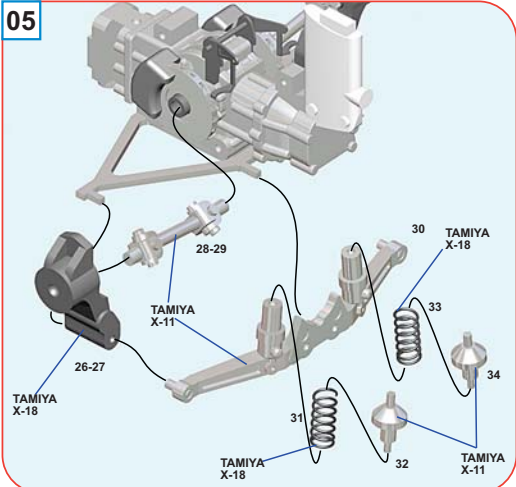

01

02

03

04

05

06

07

08

TAMIYA X-11: 49-50
51-52-54
55-56-57

09

10

PARTS N.78
STEEL WIRE Ø 0.4 mm
LENGHT 10. mm

DECALS PLACEMENT GUIDE

7 - J. WATSON 4th

DECALS PLACEMENT GUIDE

8 - P. TAMBAY N.g.