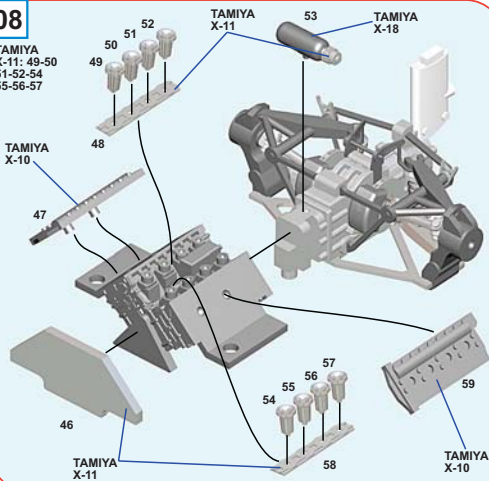

01

02

03

04

05

06

07

08

TAMIYA X-11: 49-50
51-52-54
55-56-57

09

10

PARTS N.78
STEEL WIRE Ø 0.4 mm
LENGHT 10. mm

DECALS PLACEMENT GUIDE

7 - J. WATSON 4th

DECALS PLACEMENT GUIDE

8 - P. TAMBAY N.g.