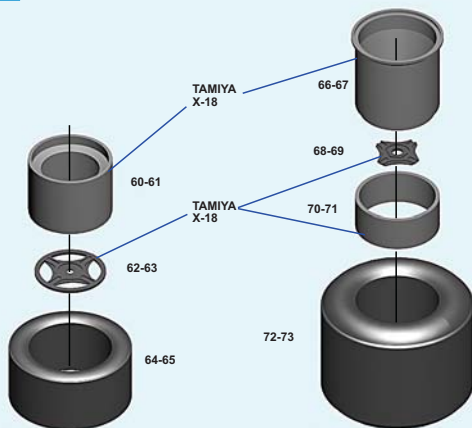

01

02

03

04

05

06

07

08

TAMIYA X-11: 49-50
51-52-54
55-56-57

09

10

PARTS N.78
STEEL WIRE Ø 0.4 mm
LENGHT 10. mm

DECALS PLACEMENT GUIDE

7 - J. WATSON 4th

DECALS PLACEMENT GUIDE

8 - P. TAMBAY N.g.