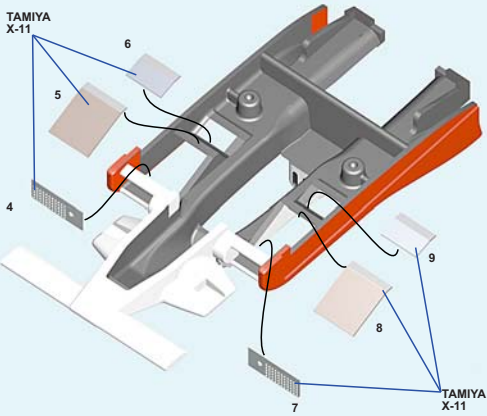

01

02

03

04

05

06

07

08

TAMIYA X-11: 49-50
51-52-54
55-56-57

09

10

PARTS N.78
STEEL WIRE Ø 0.4 mm
LENGHT 10. mm

DECALS PLACEMENT GUIDE

7 - J. WATSON 4th

DECALS PLACEMENT GUIDE

8 - P. TAMBAY N.g.