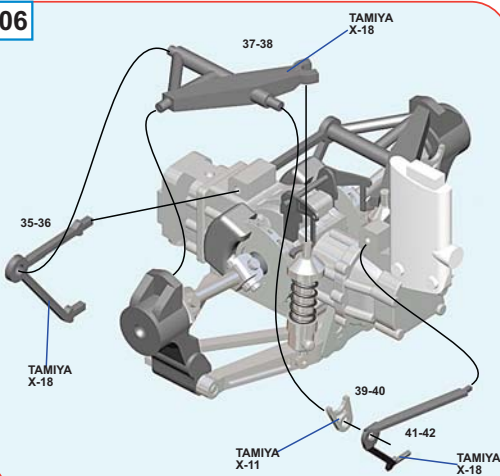

01

02

03

04

05

06

07

08

TAMIYA X-11: 49-50
51-52-54
55-56-57

09

10

PARTS N.78
STEEL WIRE Ø 0.4 mm
LENGHT 10. mm

DECALS PLACEMENT GUIDE

7 - J. WATSON 4th

DECALS PLACEMENT GUIDE

8 - P. TAMBAY N.g.