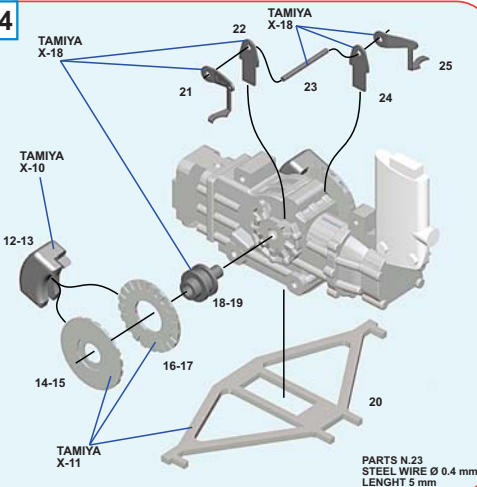

01

02

03

04

05

06

07

08

TAMIYA X-11: 49-50
51-52-54
55-56-57

09

10

PARTS N.78
STEEL WIRE Ø 0.4 mm
LENGHT 10. mm

DECALS PLACEMENT GUIDE

7 - J. WATSON 4th

DECALS PLACEMENT GUIDE

8 - P. TAMBAY N.g.