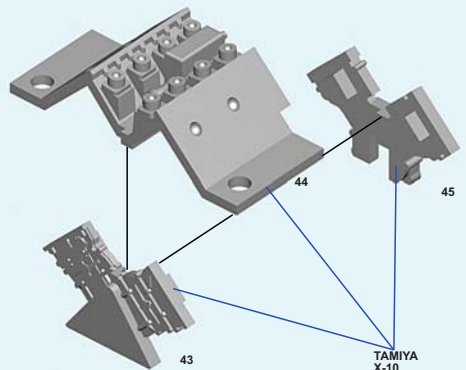

01

02

03

04

05

06

07

08

TAMIYA X-11: 49-50
51-52-54
55-56-57

09

10

PARTS N.78
STEEL WIRE Ø 0.4 mm
LENGHT 10. mm

DECALS PLACEMENT GUIDE

7 - J. WATSON 4th

DECALS PLACEMENT GUIDE

8 - P. TAMBAY N.g.