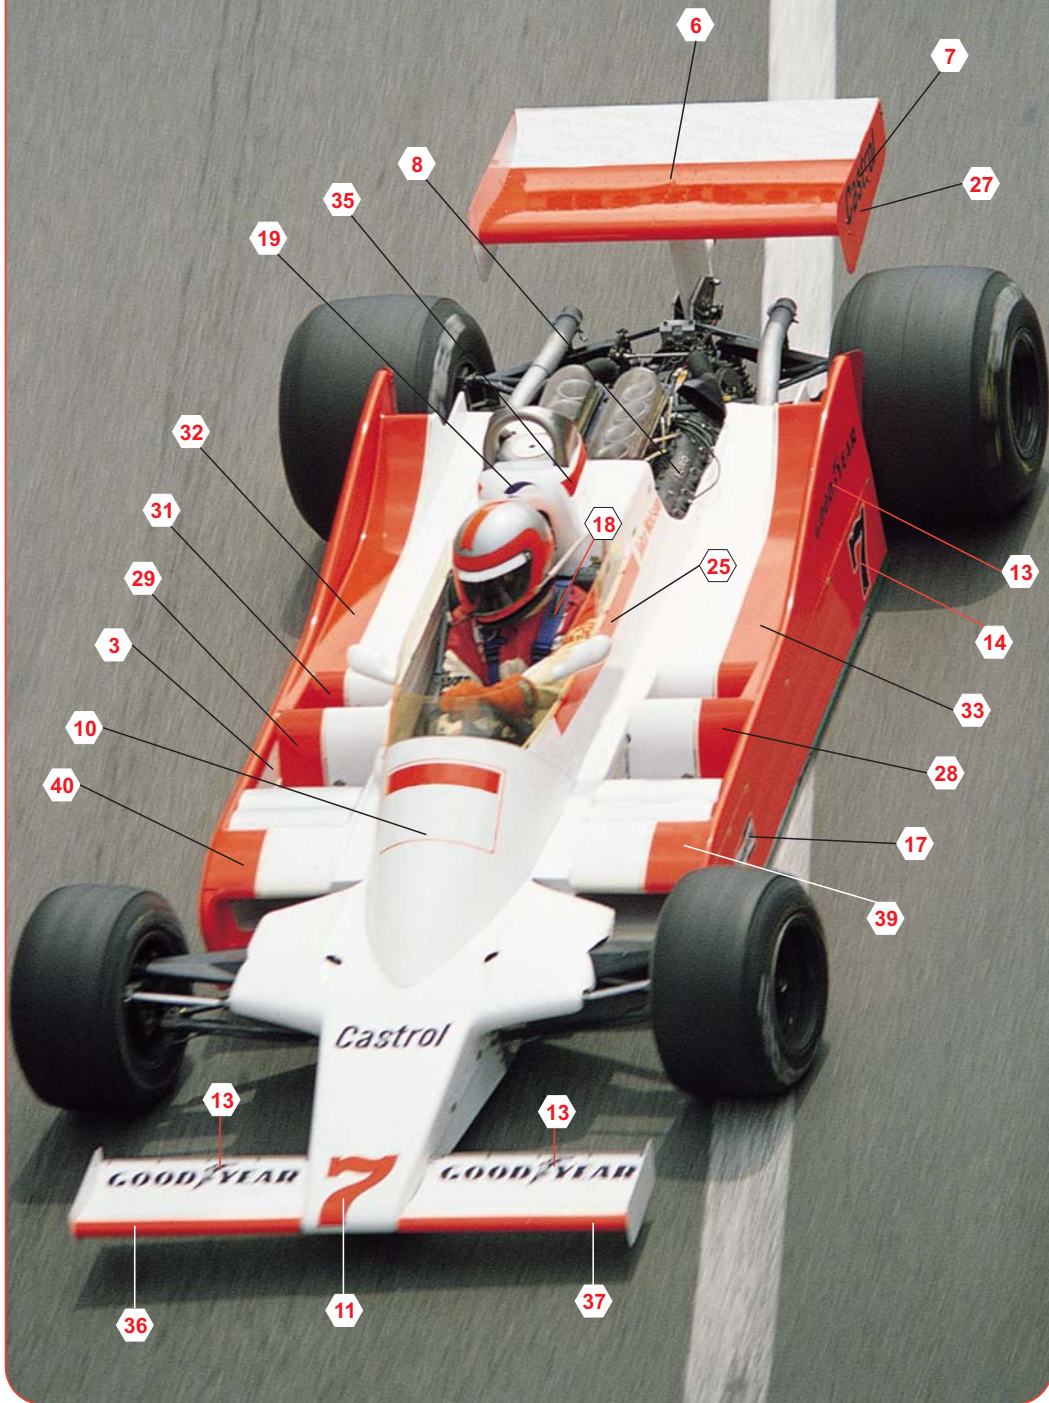

TAMIYA X-11: 49-50
51-52-54
55-56-57

09

10

PARTS N.78
STEEL WIRE Ø 0.4 mm
LENGHT 10. mm

DECALS PLACEMENT GUIDE

7 - J. WATSON 4th

DECALS PLACEMENT GUIDE

8 - P. TAMBAY N.g.