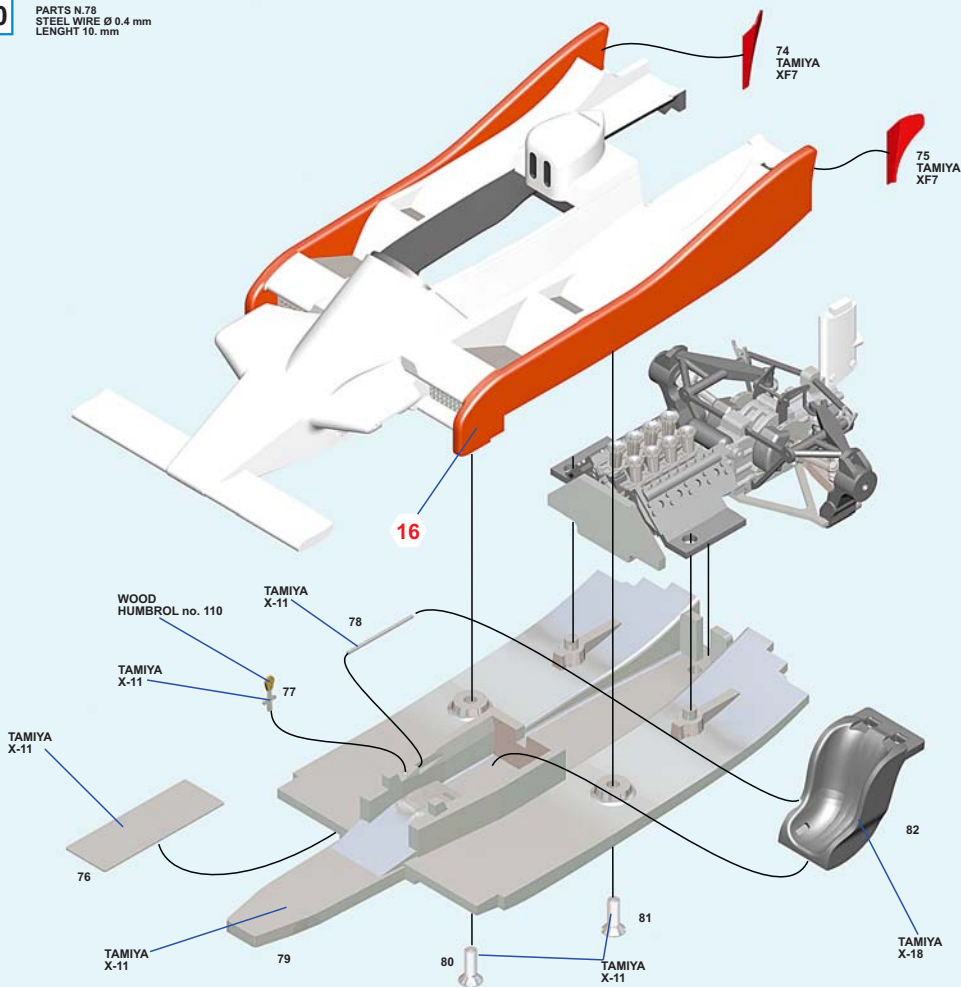

TAMIYA X-11: 49-50
51-52-54
55-56-57

09

10

PARTS N.78
STEEL WIRE Ø 0.4 mm
LENGHT 10. mm

DECALS PLACEMENT GUIDE

7 - J. WATSON 4th

DECALS PLACEMENT GUIDE

8 - P. TAMBAY N.g.