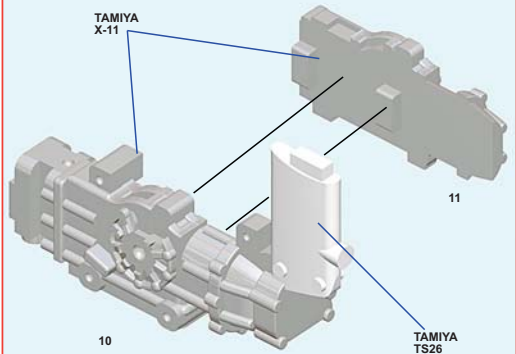

01

02

03

04

05

06

07

08

TAMIYA X-11: 49-50
51-52-54
55-56-57

09

10

PARTS N.78
STEEL WIRE Ø 0.4 mm
LENGHT 10. mm

DECALS PLACEMENT GUIDE

7 - J. WATSON 4th

DECALS PLACEMENT GUIDE

8 - P. TAMBAY N.g.