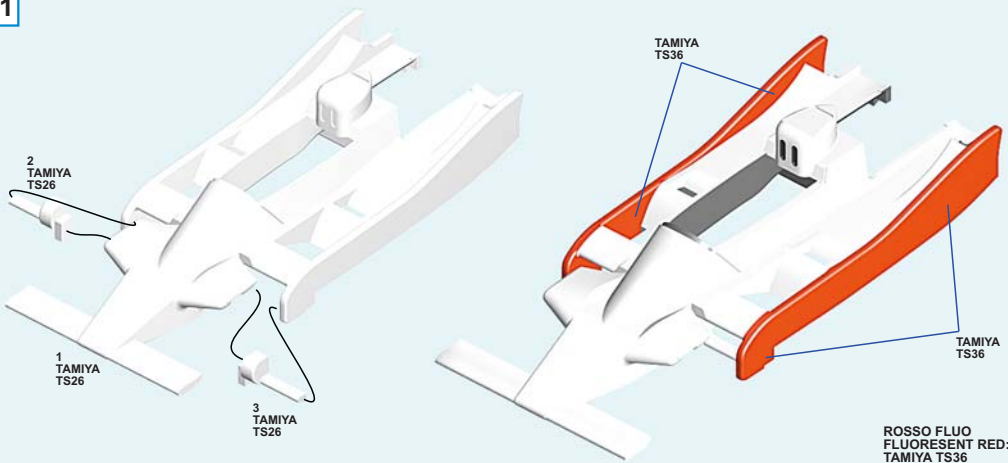

01

02

03

04

05

06

07

08

TAMIYA X-11: 49-50
51-52-54
55-56-57

09

10

PARTS N.78
STEEL WIRE Ø 0.4 mm
LENGHT 10. mm

DECALS PLACEMENT GUIDE

7 - J. WATSON 4th

DECALS PLACEMENT GUIDE

8 - P. TAMBAY N.g.