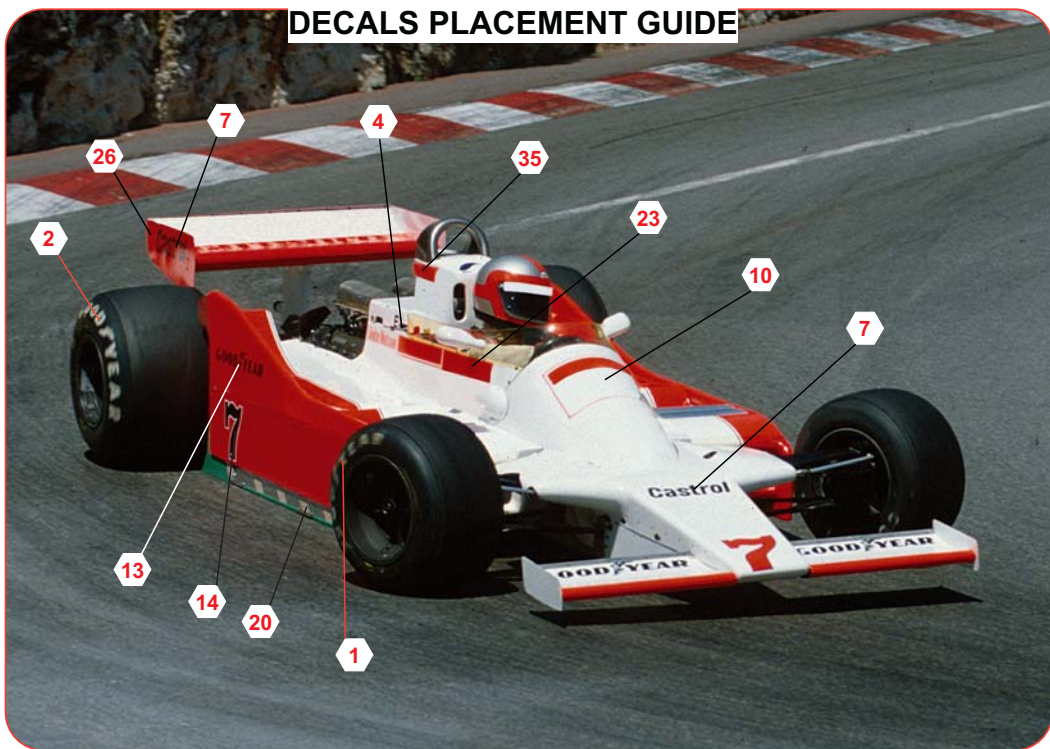

TAMIYA X-11: 49-50
51-52-54
55-56-57

09

10

PARTS N.78
STEEL WIRE Ø 0.4 mm
LENGHT 10. mm

DECALS PLACEMENT GUIDE

7 - J. WATSON 4th

DECALS PLACEMENT GUIDE

8 - P. TAMBAY N.g.