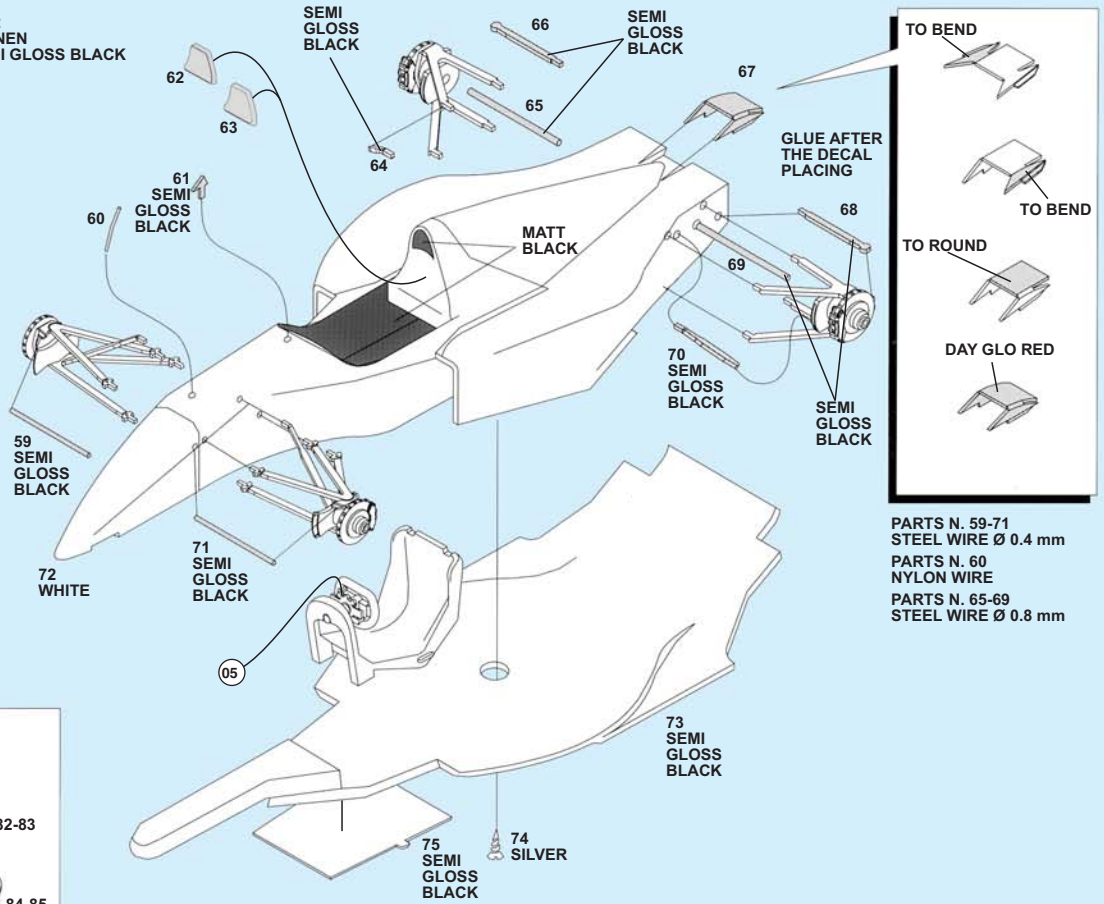

FINAL ASSEMBLY

PARTS N. 63
FOR SENNA
SEMI GLOSS BLACK

PARTS N. 62
FOR HAKKINEN
WHITE+SEMI GLOSS BLACK

PARTS N. 59-71
STEEL WIRE Ø 0.4 mm
PARTS N. 60
NYLON WIRE
PARTS N. 65-69
STEEL WIRE Ø 0.8 mm