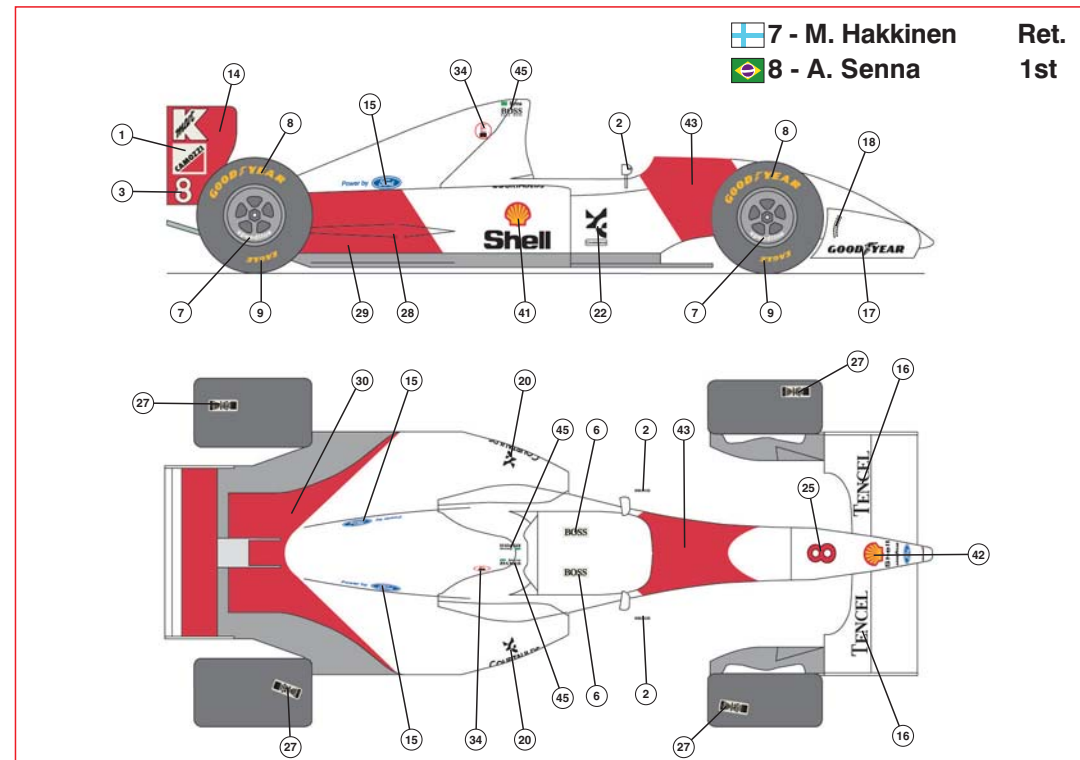

PHOTO 4

PHOTO 4

PHOTO 4

PHOTO 4

TMK334 MCLAREN FORD MP4/8 AUSTRALIAN G.P. 1993

SUSPENSIONS ASSEMBLY

1

1-2 SEMI GLOSS BLACK