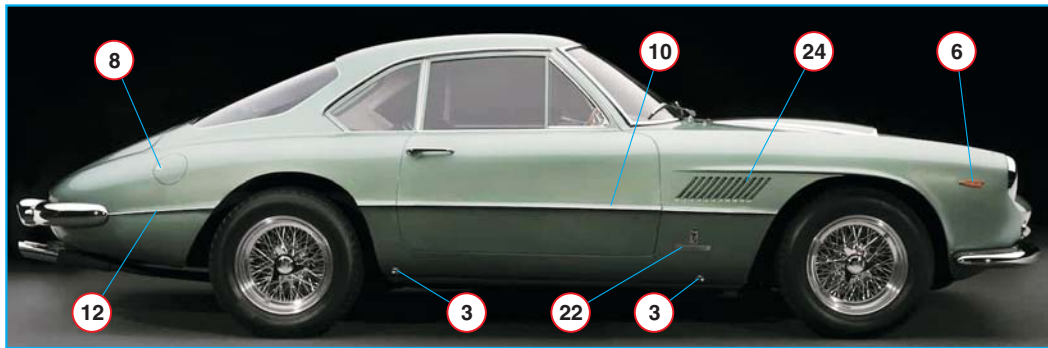

TAMEO KITS
scale racing car models

TMK 440
FERRARI 400
SUPERAMERICA
1962