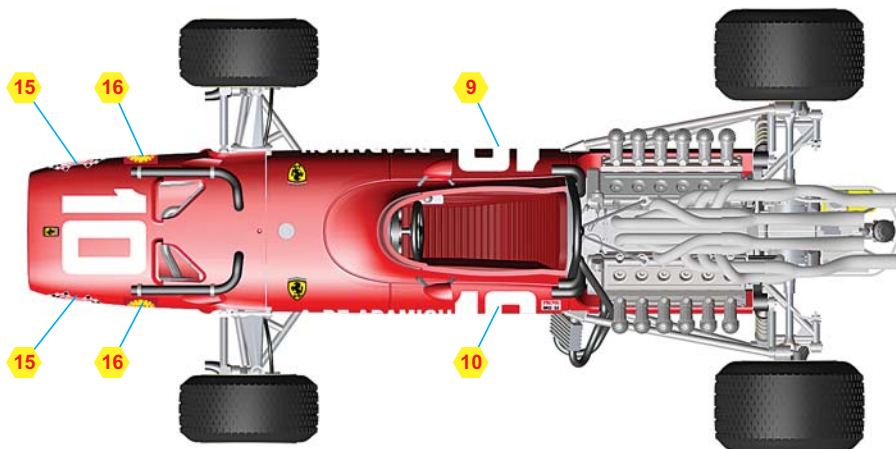

N. 10 - Andrea De Adamich - Ret

SilverLine
distributed by Tameo Kits