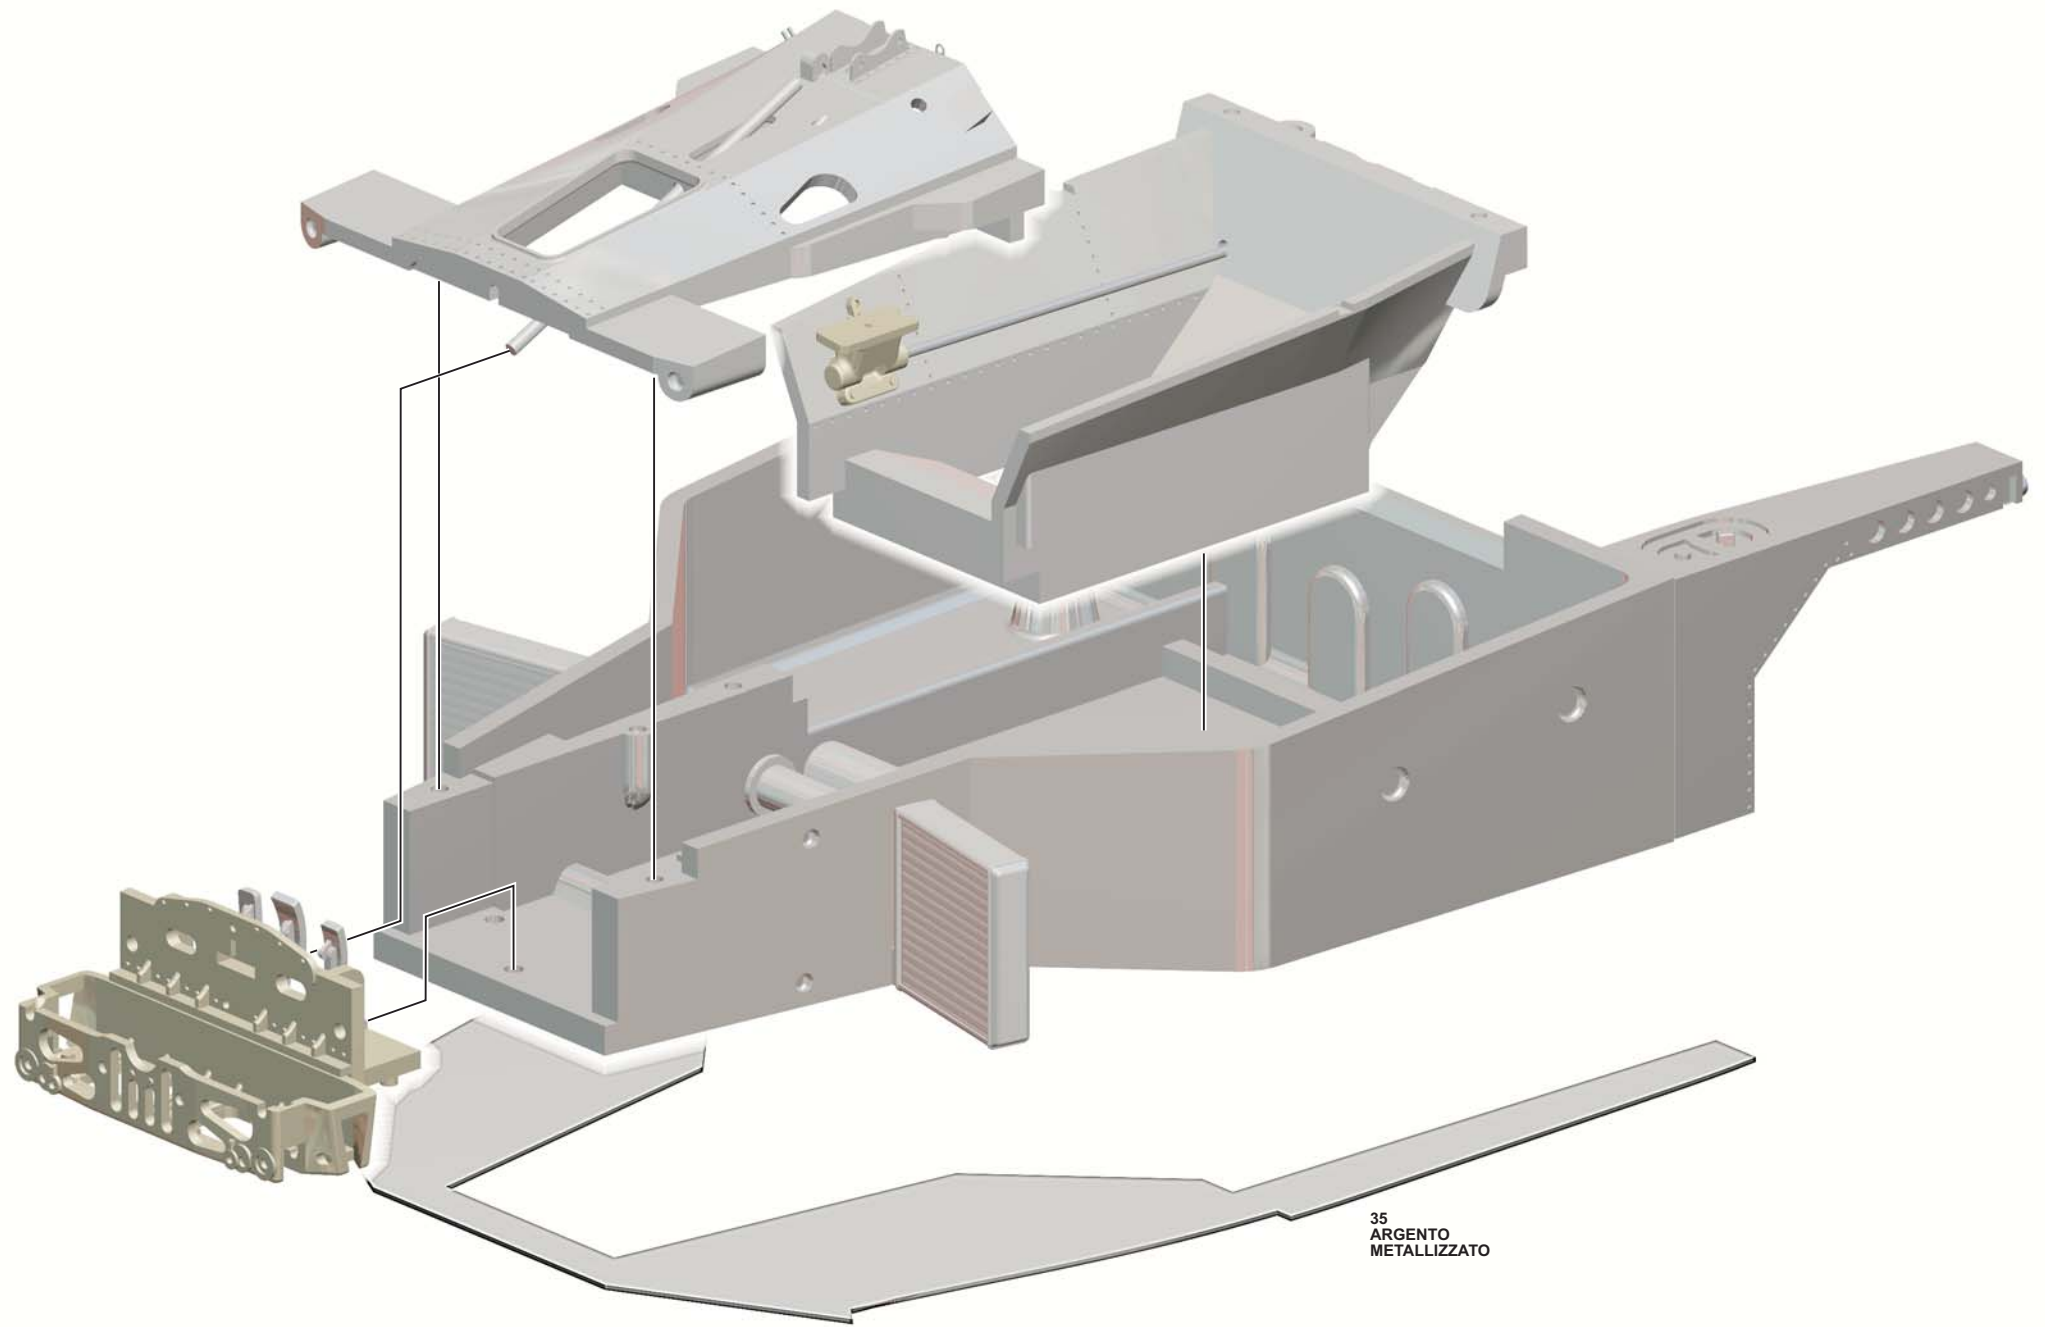

5

35
ARGENTO
METALLIZZATO