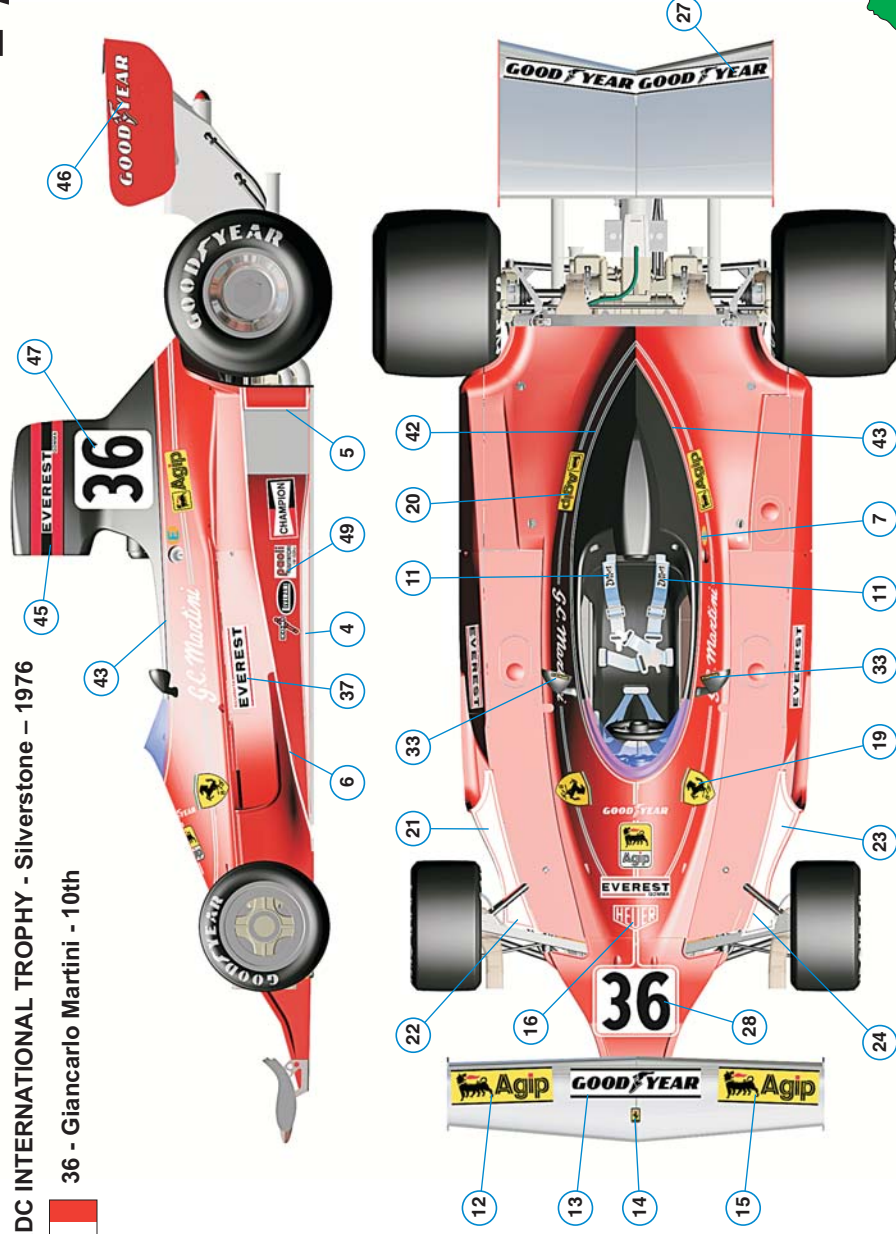

## FERRARI 312T "SCUDERIA EVEREST"

RACE OF CHAMPIONS - BRANDS HATCH - 1976

 36 - Giancarlo Martini - Retired

Giancarlo Martini

BRDC INTERNATIONAL TROPHY - Silverstone – 1976

 36 - Giancarlo Martini - 10th

# SCALE 1/24

1

**50%**

ARANCIO  
SEMITRASPARENTE  
CLEAR ORANGE  
HELLO ORANGE  
ORANGE CLAIR  
ANARANJADO CLARO  
TAMIYA X26

**+**

**50%**

FUMO  
SMOKE  
RAUCH  
FUMÉE  
FUMAR  
TAMIYA X19

**+**

15

16

17

18

19

20

PEZZI N. 182-186  
FILO D'ACCIAIO  
DIAMETRO 0.4mm  
LUNGHEZZA 5mm

21